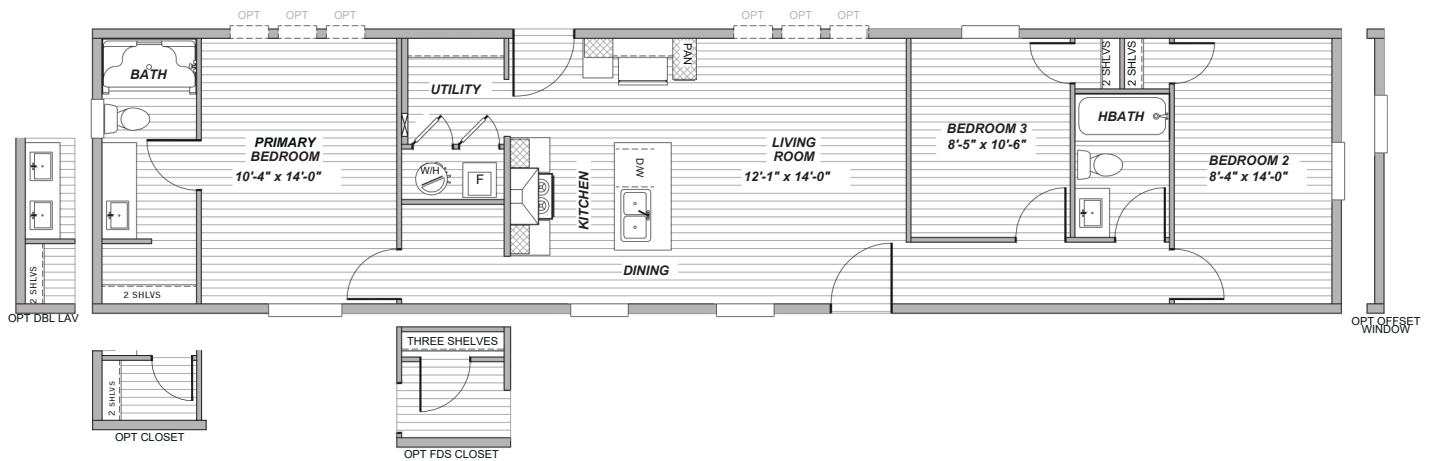

Define the game plan for your floor plan.  
Make it Your Own.

# Intuition

MYO16663AH / 3 beds / 3 baths / 990 sq. ft. / 16x66

- 8' Flat Ceilings
- Craftsman Front Door
- Cottage Rear Door
- 60" Windows
- Ceiling Fan Prep in Living Room & Primary Bedroom

- Recessed Lighting Throughout
- Linoleum Throughout
- 42" Upper Cabinets
- Center Shelf and Lined Cabinets
- Dishwasher Standard