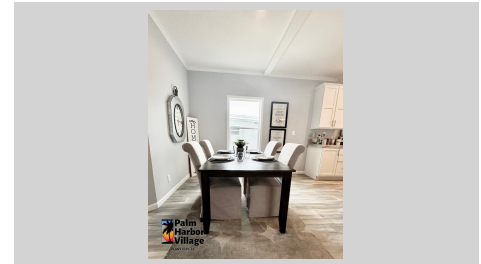

PHOTOS AND RENDERINGS

cavcohomes.com

Copyright © 2026 Cavco Industries, Inc. All rights reserved.