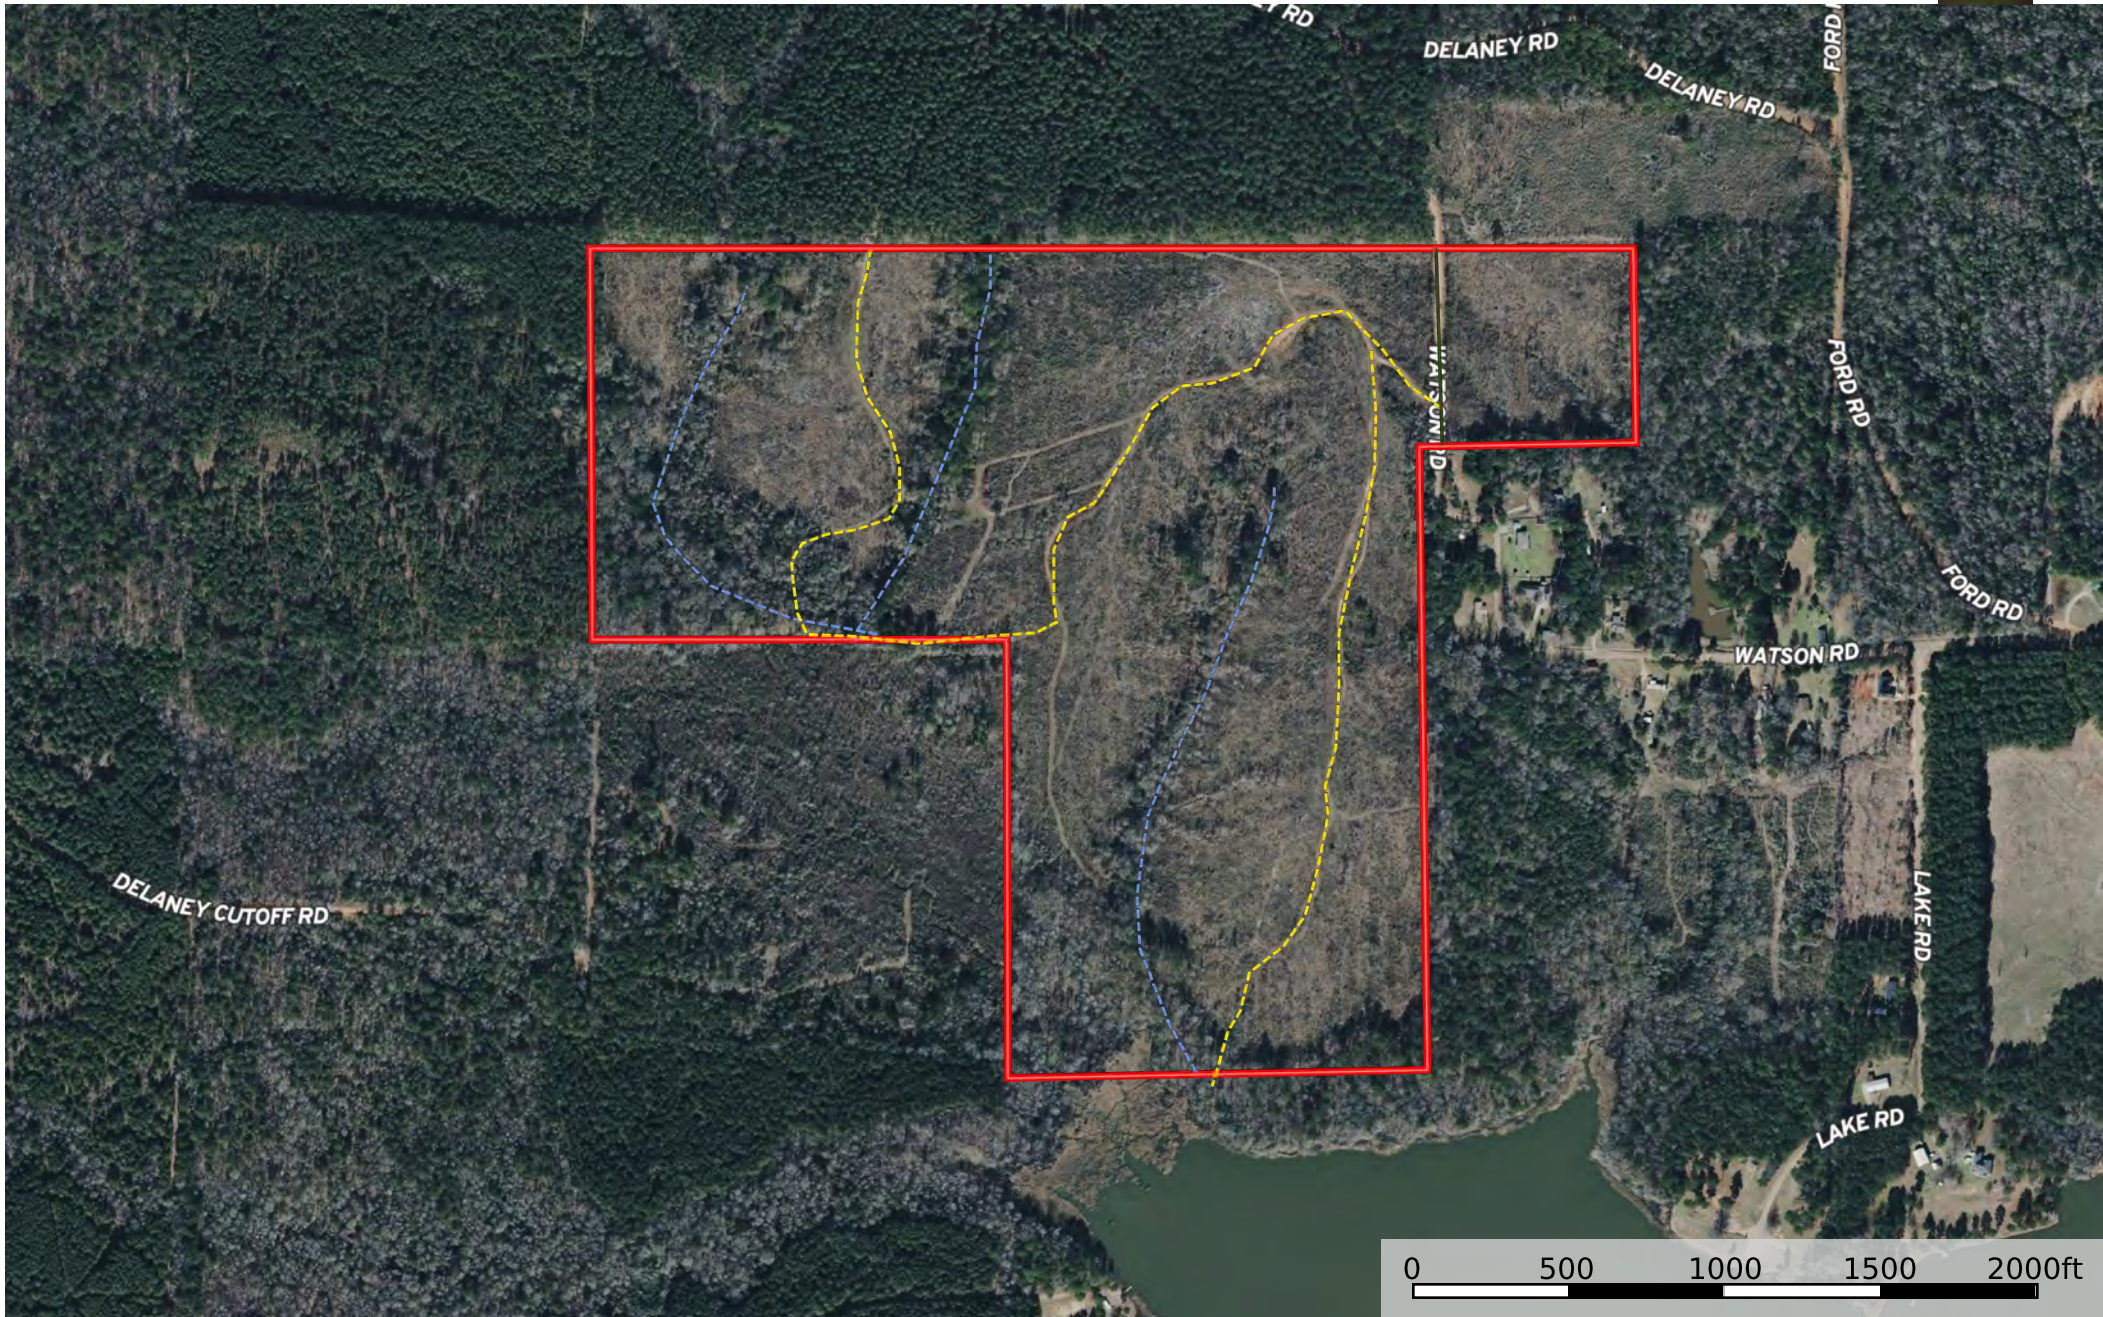

130 +/- ac - Watson Road - Bossier Parish, LA

Louisiana, AC +/-

Primary Road Road / Trail Stream Boundary