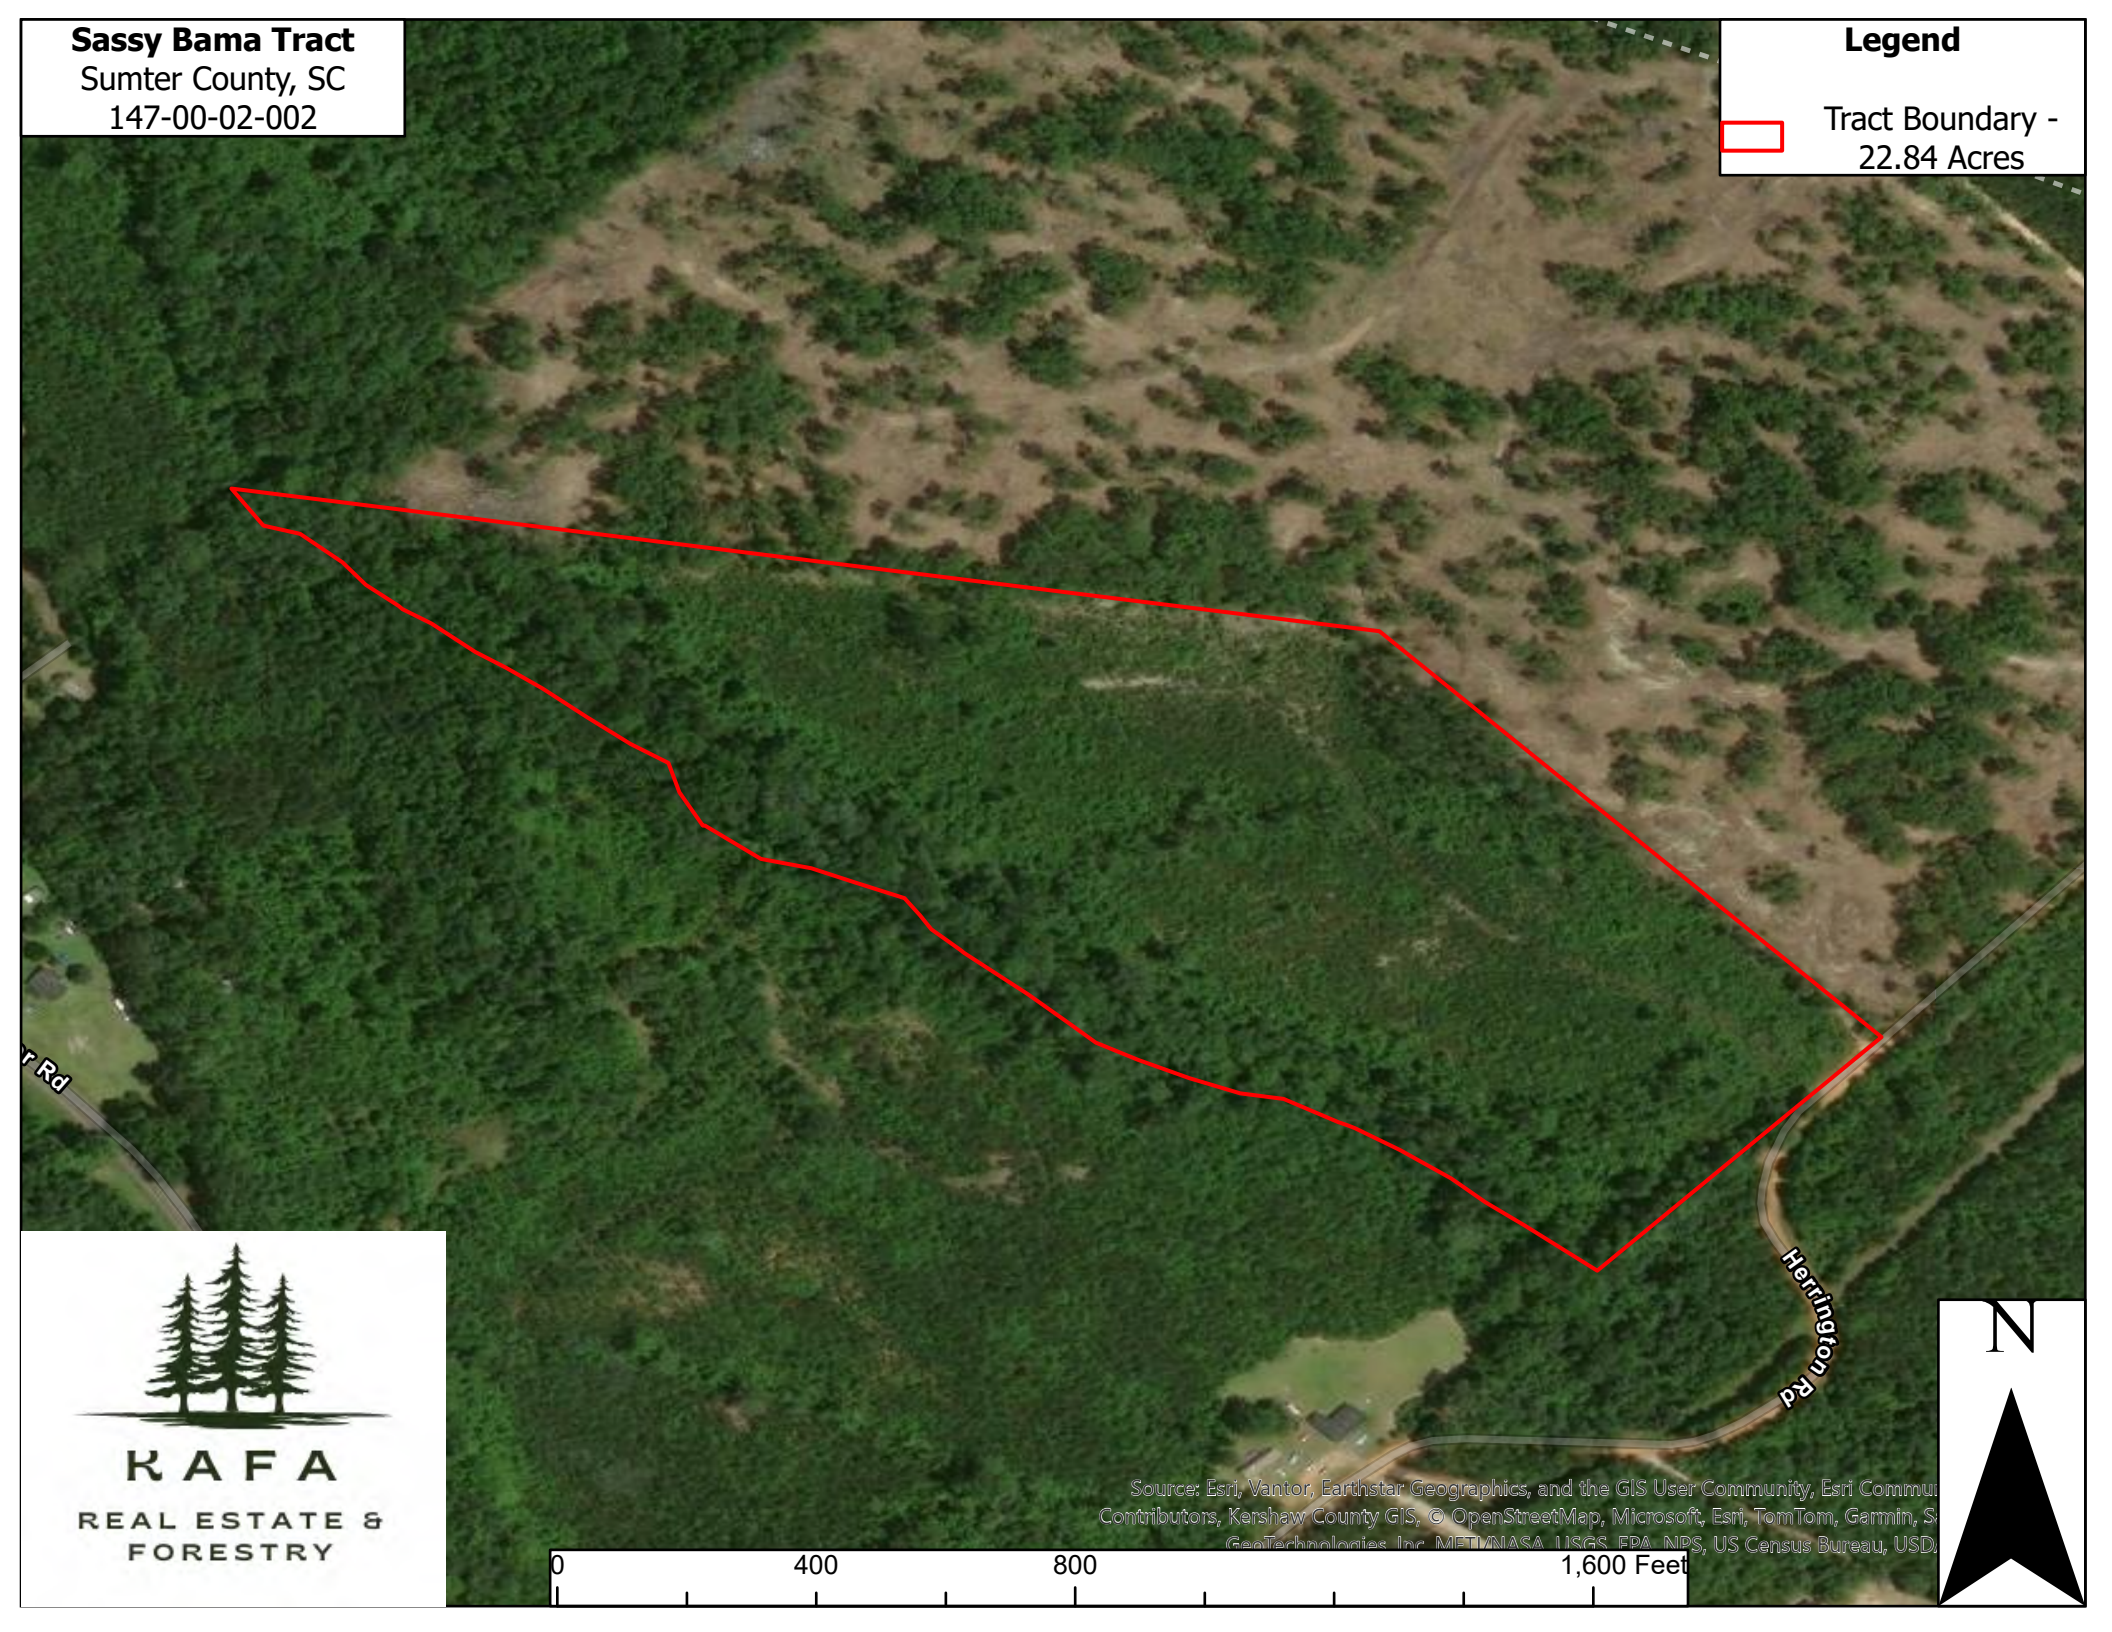

Sassy Bama Tract
Sumter County, SC
147-00-02-002

Legend

 Tract Boundary -
22.84 Acres

Rd

Herrington Rd

Source: Esri, Vantor, Earthstar Geographics, and the GIS User Community, Esri Commu
Contributors, Kershaw County GIS, © OpenStreetMap, Microsoft, Esri, TomTom, Garmin, S
GeoTechnologies, Inc. MET/NASA, USGS, EPA, NPS, US Census Bureau, USD,