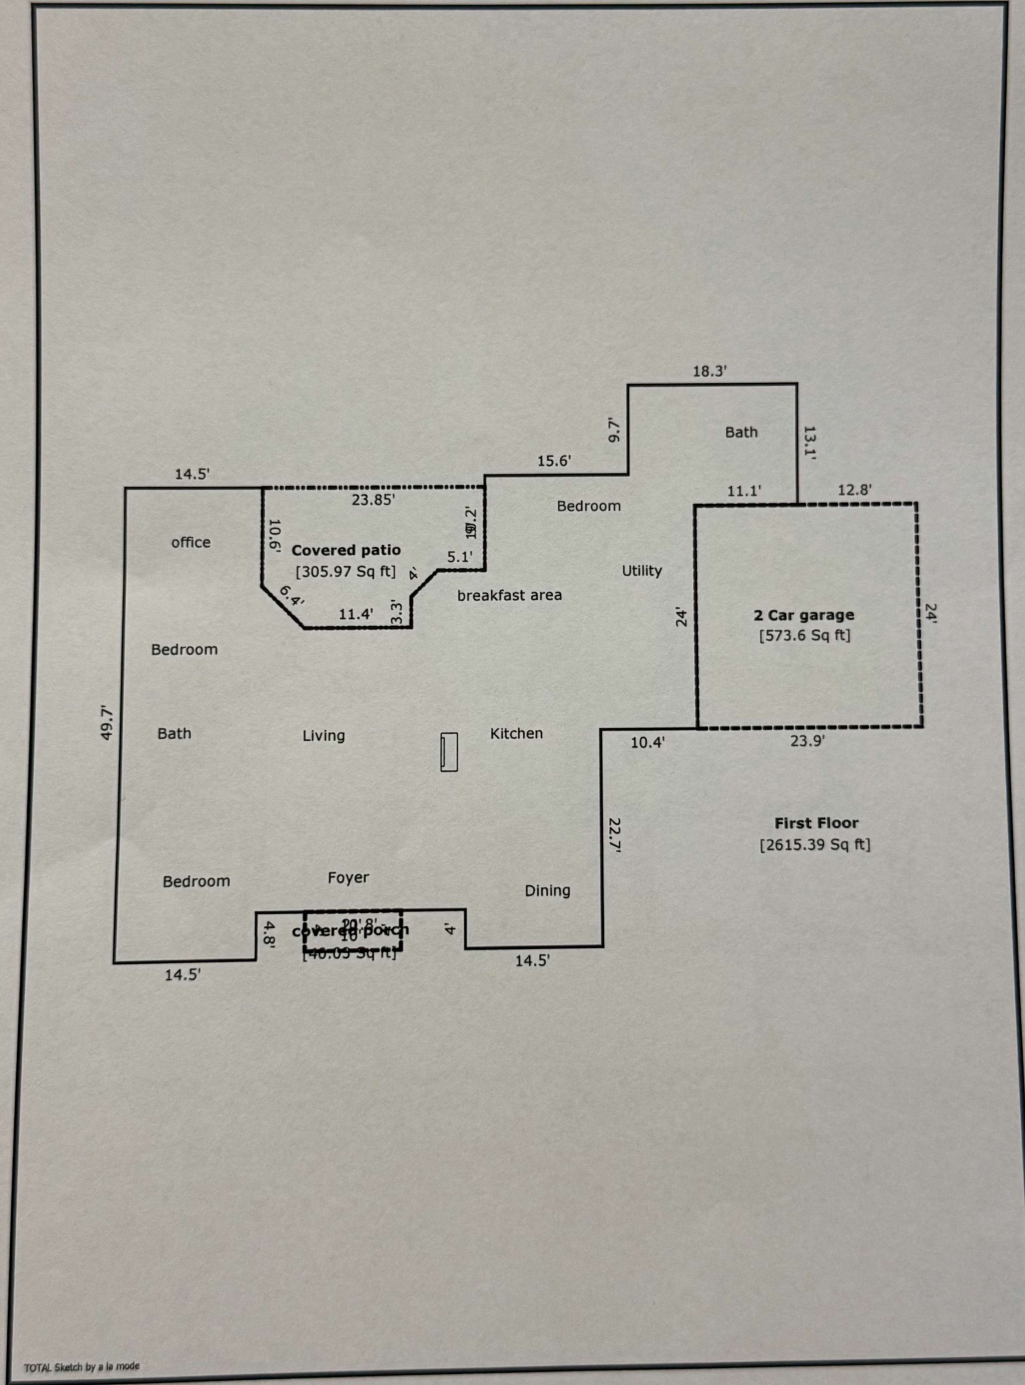

Building Sketch (Page - 1)

| | | | | | |
|------------------|--------------|--------|---------|-------|-------------------|
| Borrower | | | | | |
| Property Address | 5213 Alex Dr | | | | |
| City | Alexandria | County | Rapides | State | LA Zip Code 71303 |
| Lender/Client | Non-Lender | | | | |

TOTAL Sketch by a la mode