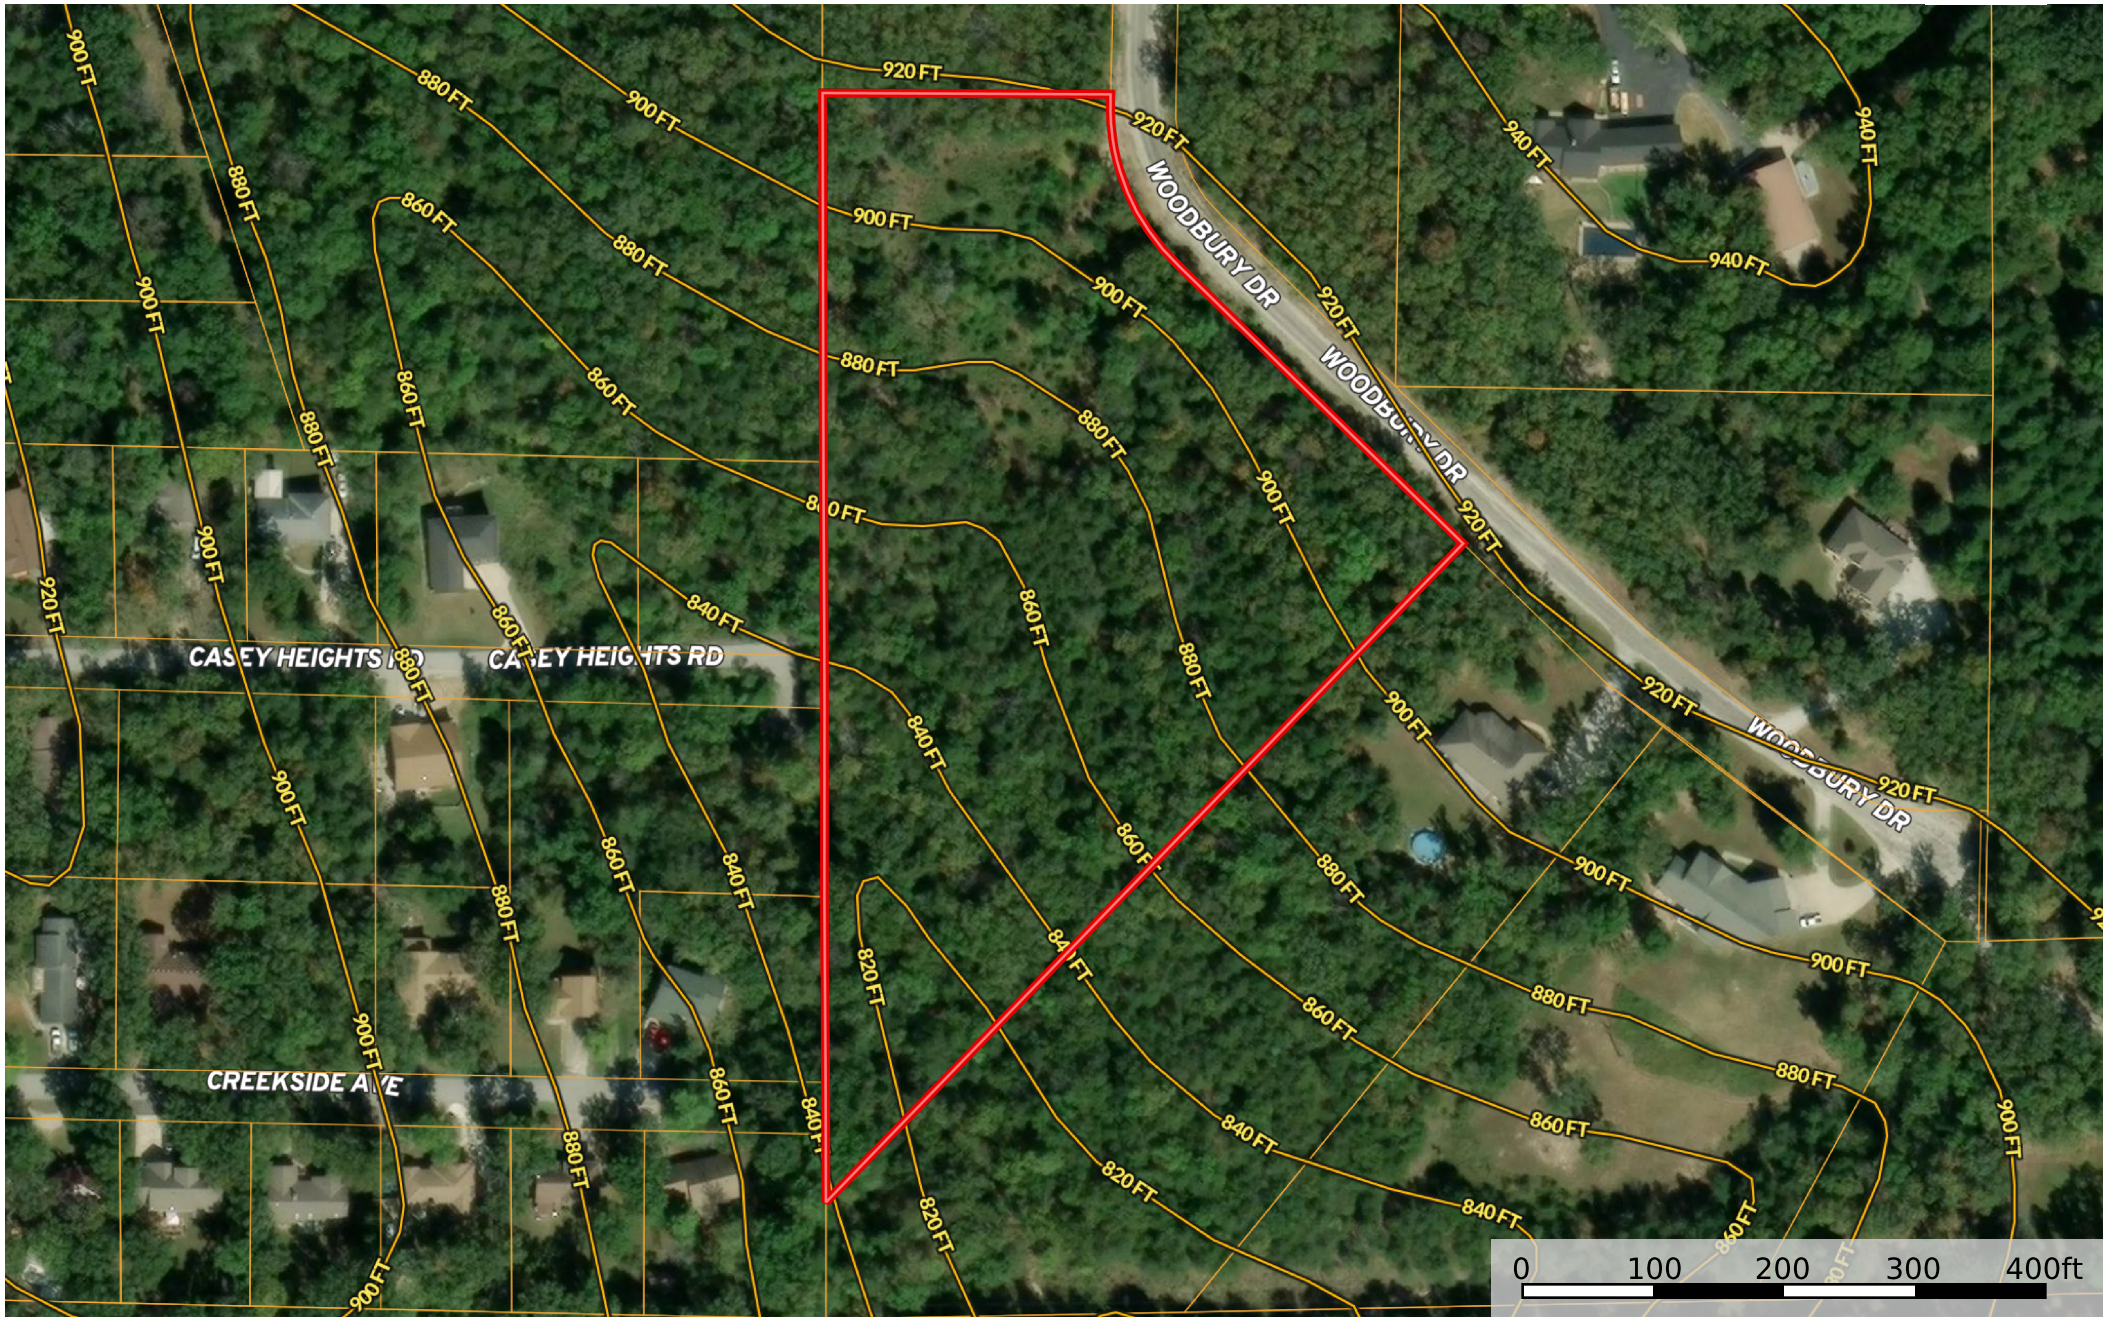

5.74 AC Taney County Woodbury Estates Missouri, AC +/-

 Boundary