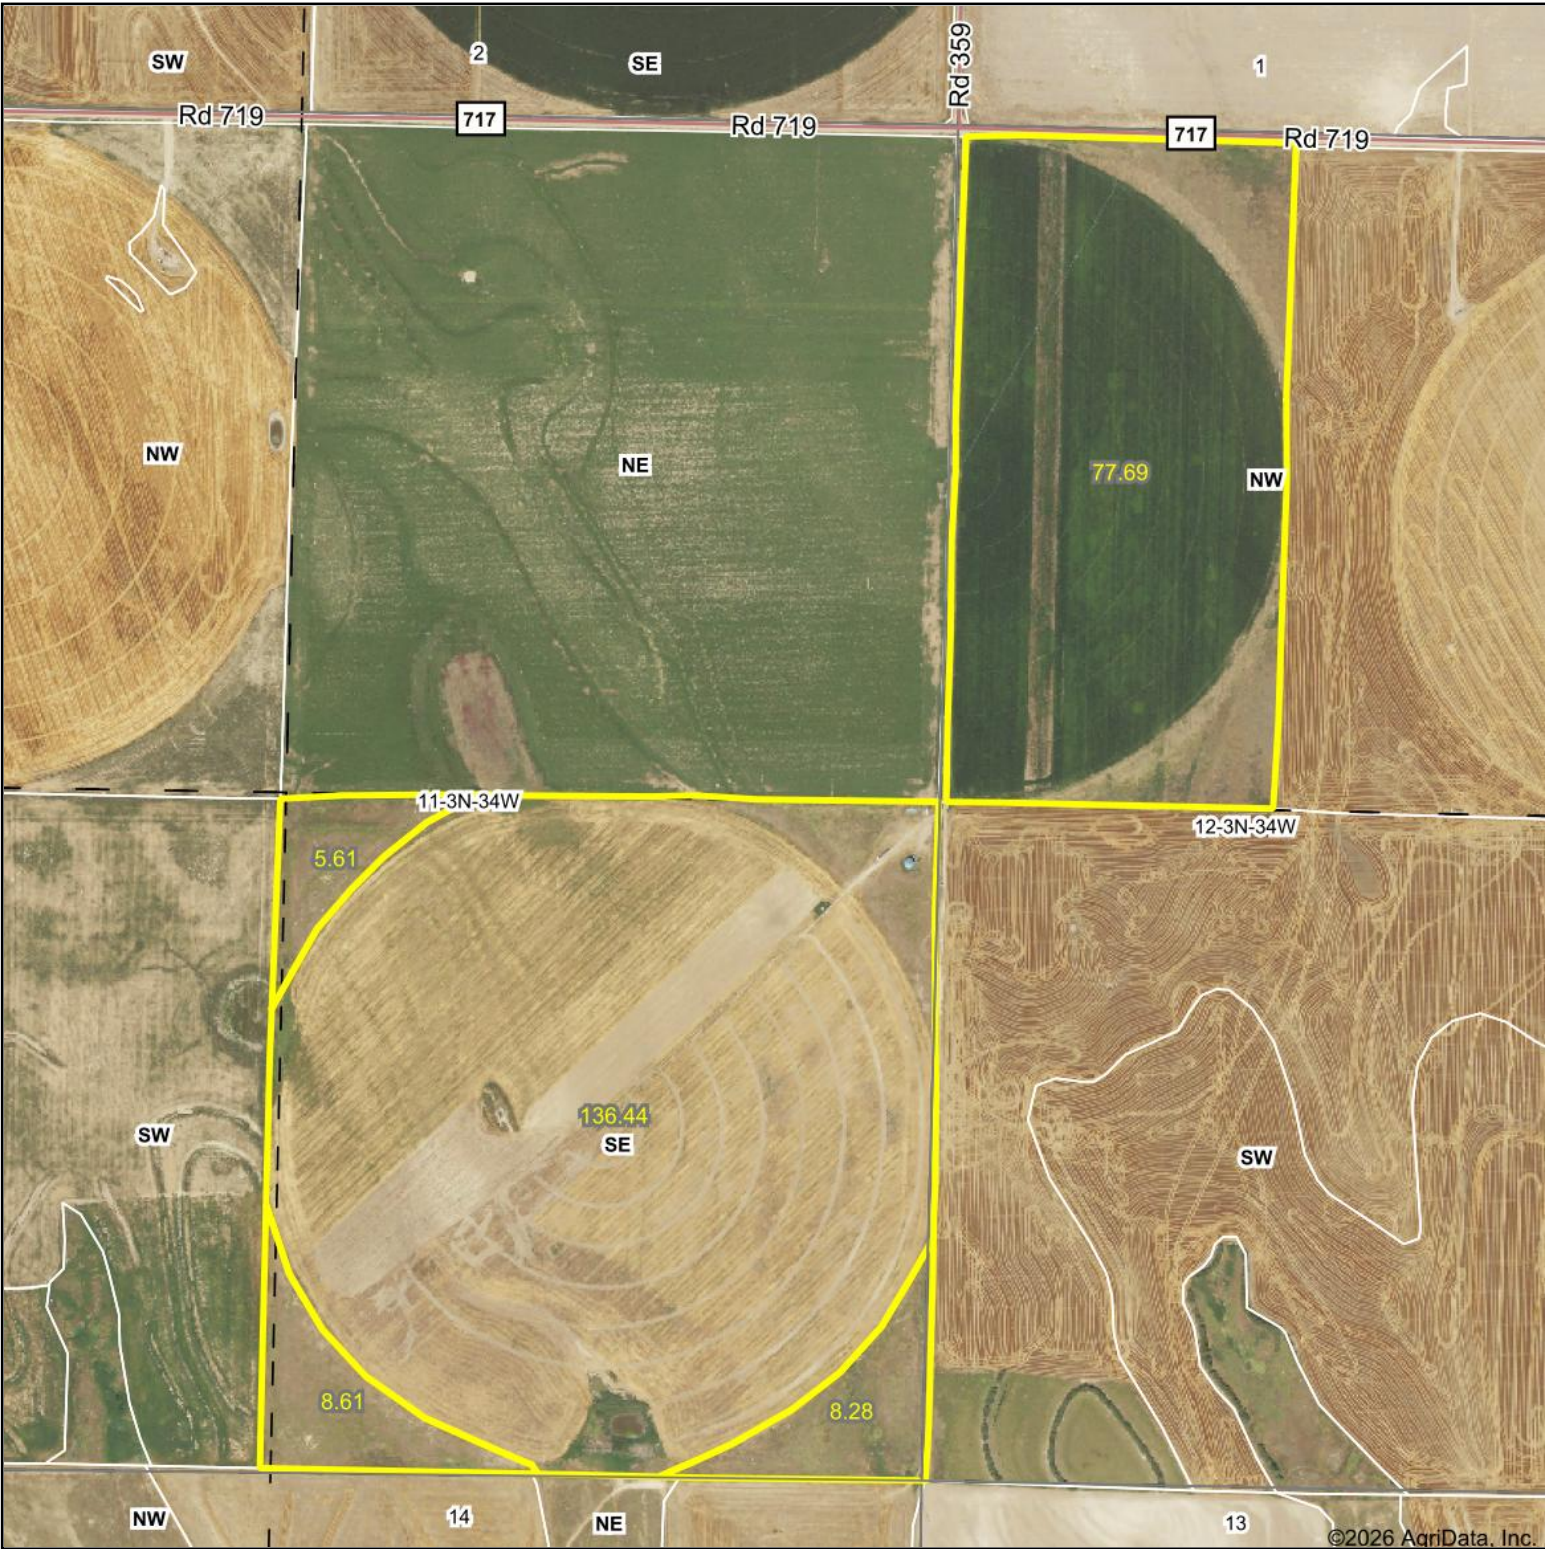

Aerial Map

©2026 AgriData, Inc.

Boundary Center: 40.241428, -101.118833

11-3N-34W
Hitchcock County
Nebraska

2/23/2026

Field borders provided by Farm Service Agency as of 5/21/2008.