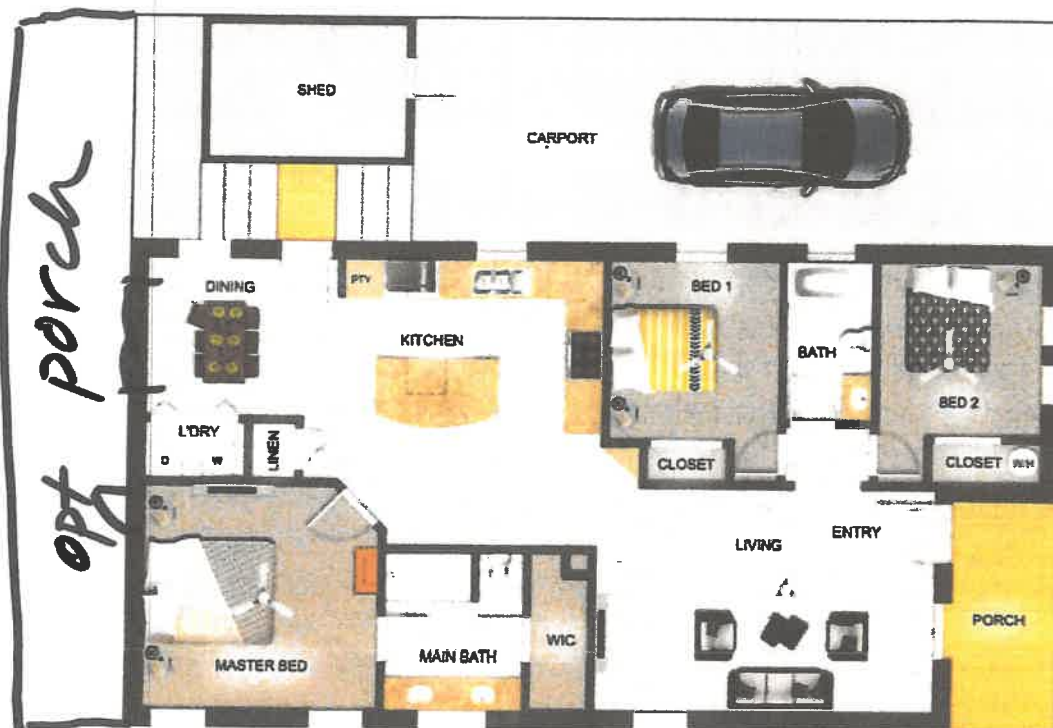

Open the most important door yet,  
the one to your *new home.*

## Home Features | Raleigh

3 Bed, 2 Bath • 1,372 sq. feet

- New Home Warranty Coverage
- Covered Front Porch with Pressure Treated Wood Decking
- Storage Shed
- Spacious Kitchen with Large Center Island for Additional Seating
- Full Height Kitchen Cabinets
- Stainless Steel Farmhouse Sink with Gooseneck Faucet
- Energy Efficient Appliances
- Split Bedroom Design
- Large Master Bedroom with en Suite Master Bathroom
- Master Bath Features Dual Vanity Sinks, 60" Shower with Glass Enclosure