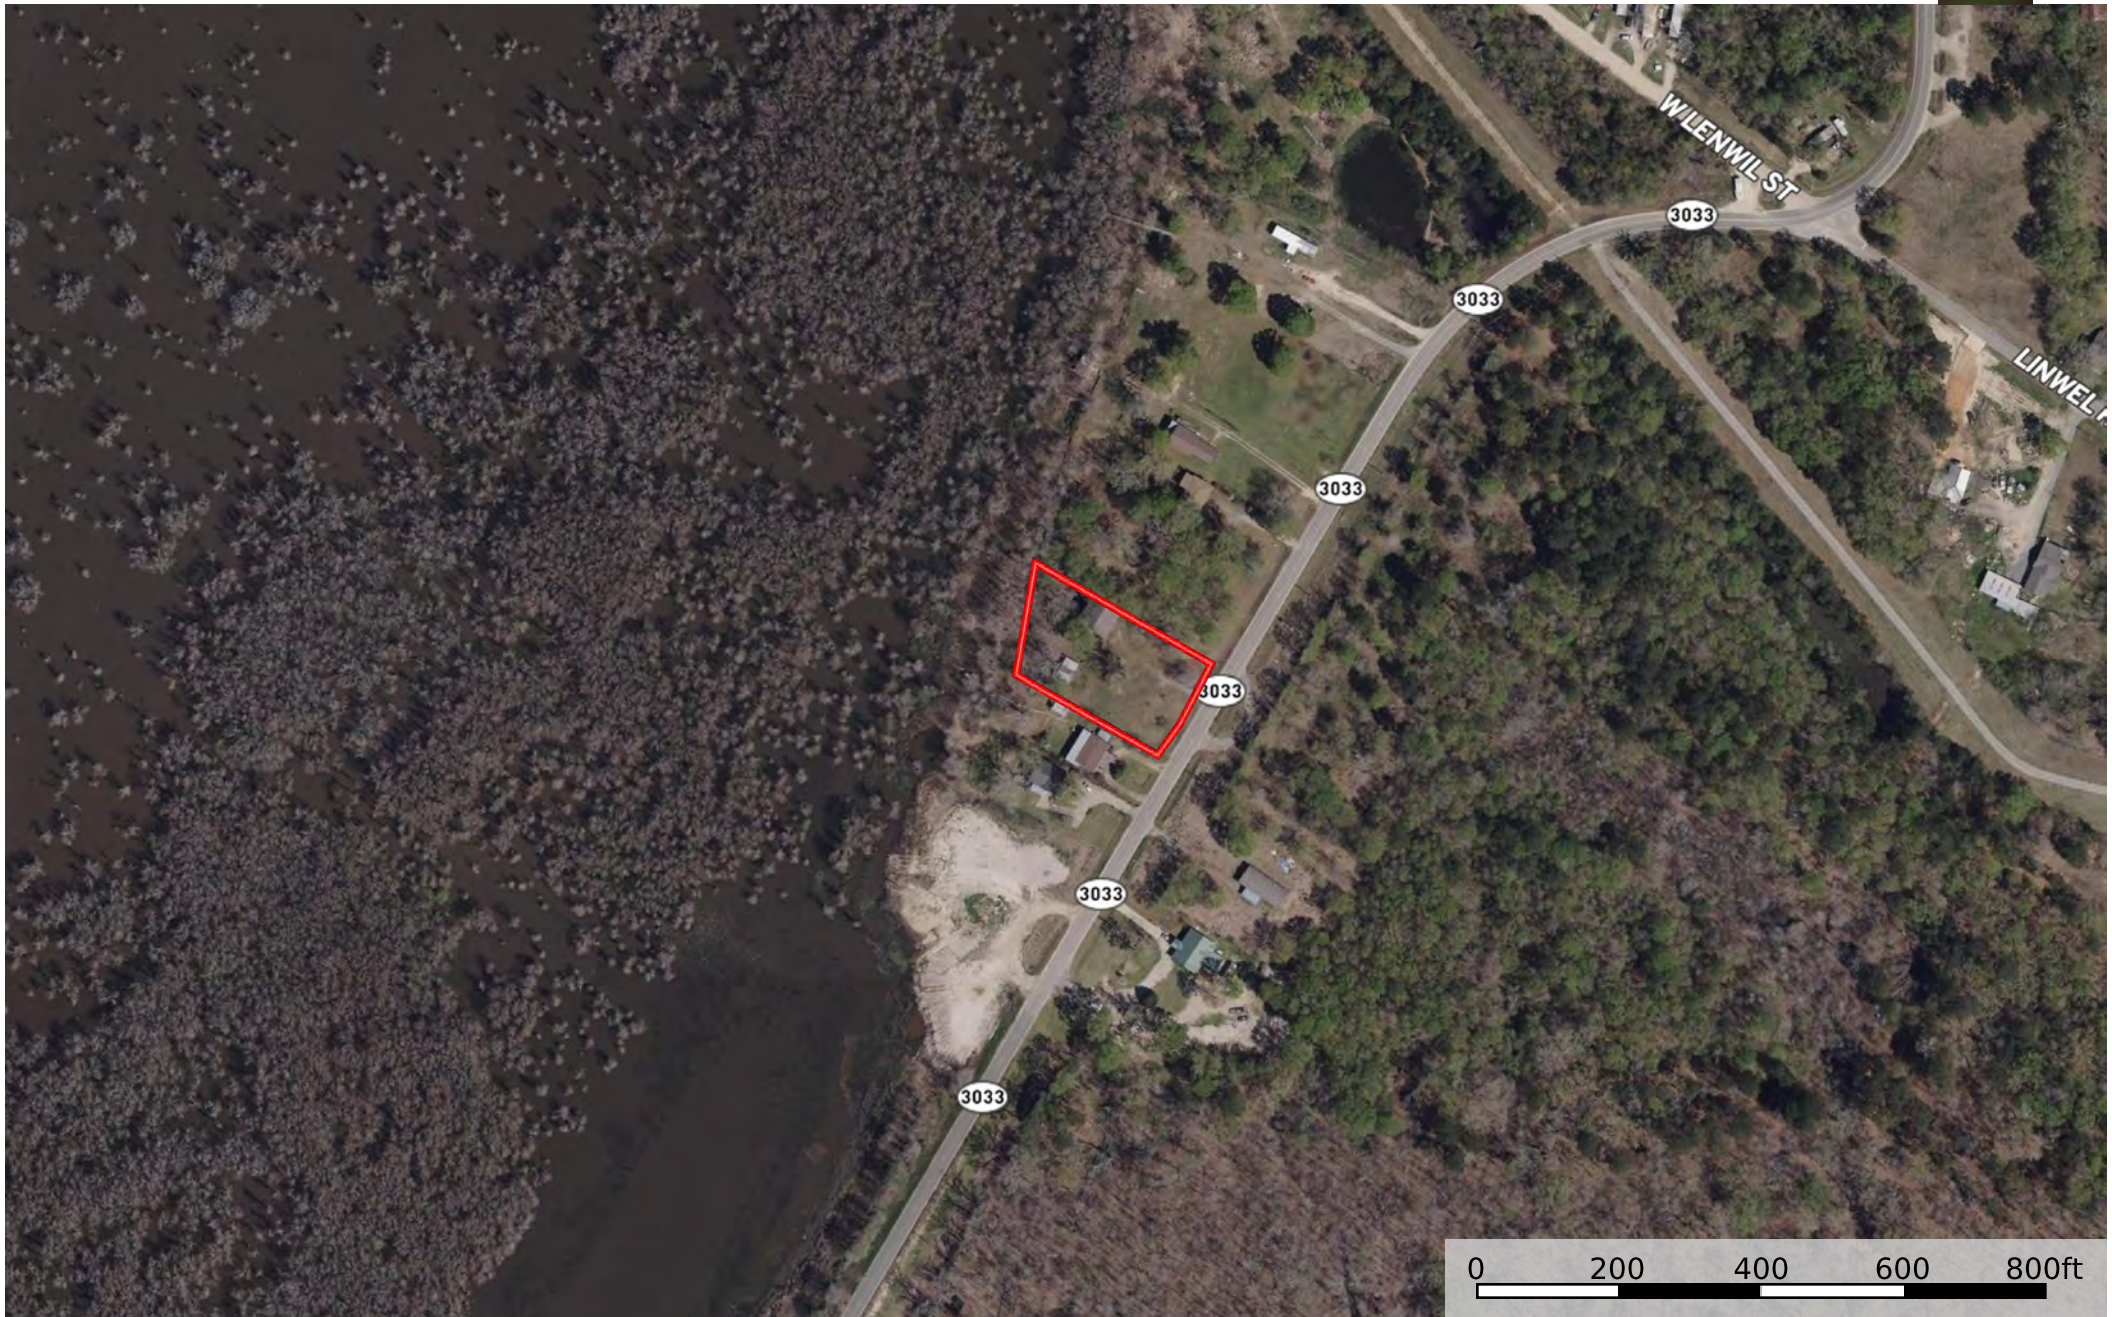

0.8 +/- acre - Hwy 3033 - Ouachita Parish, LA  
Louisiana, AC +/-

 Boundary