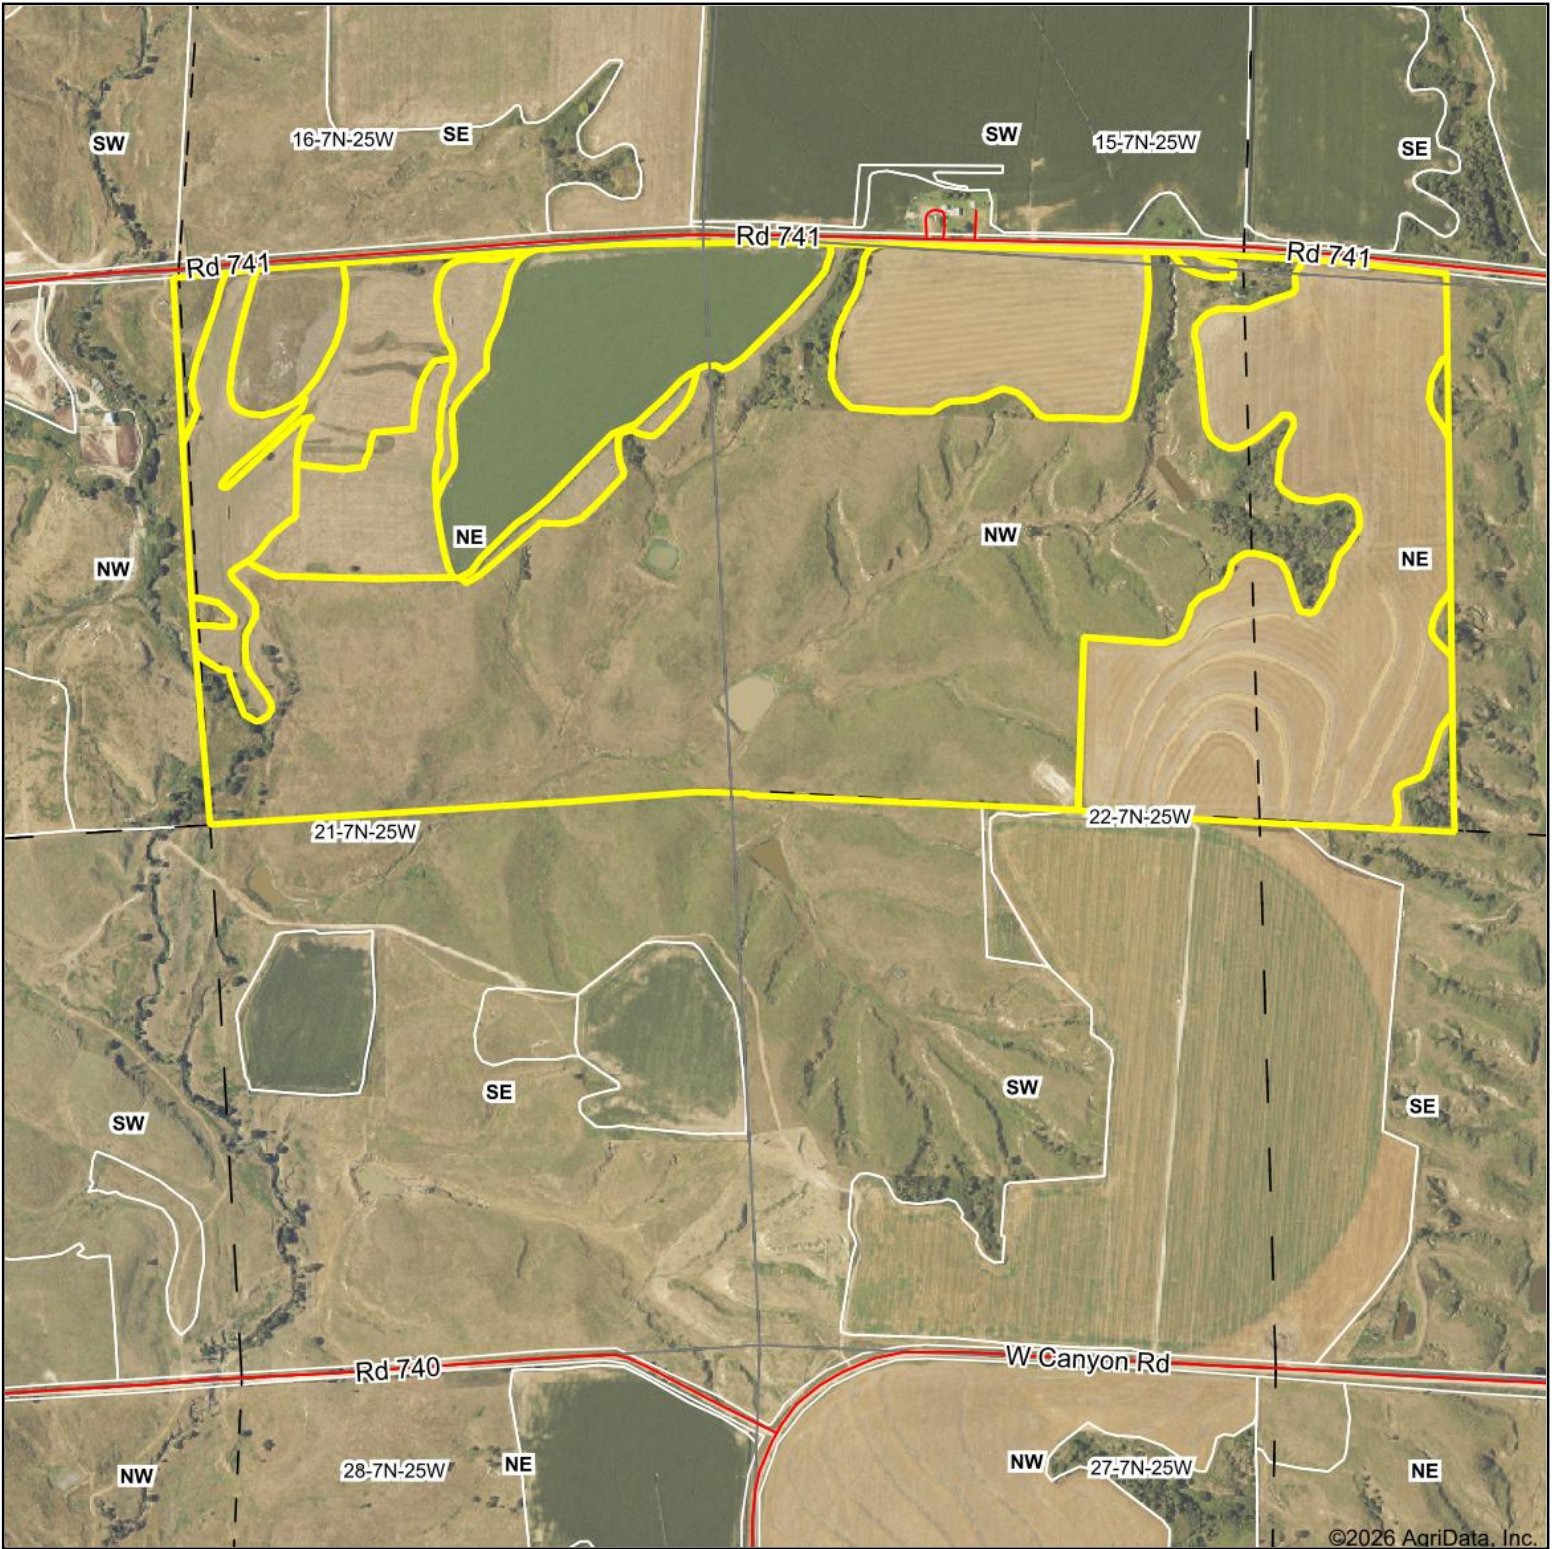

# Aerial Map

©2026 AgriData, Inc.

Boundary Center: 40.566828, -100.151208

**22-7N-25W**  
**Frontier County**  
**Nebraska**

Maps Provided By:  
**surety**<sup>®</sup>  
CUSTOMIZED ONLINE MAPPING  
© AgriData, Inc. 2025 www.AgriDataInc.com

2/26/2026

Field borders provided by Farm Service Agency as of 5/21/2008.