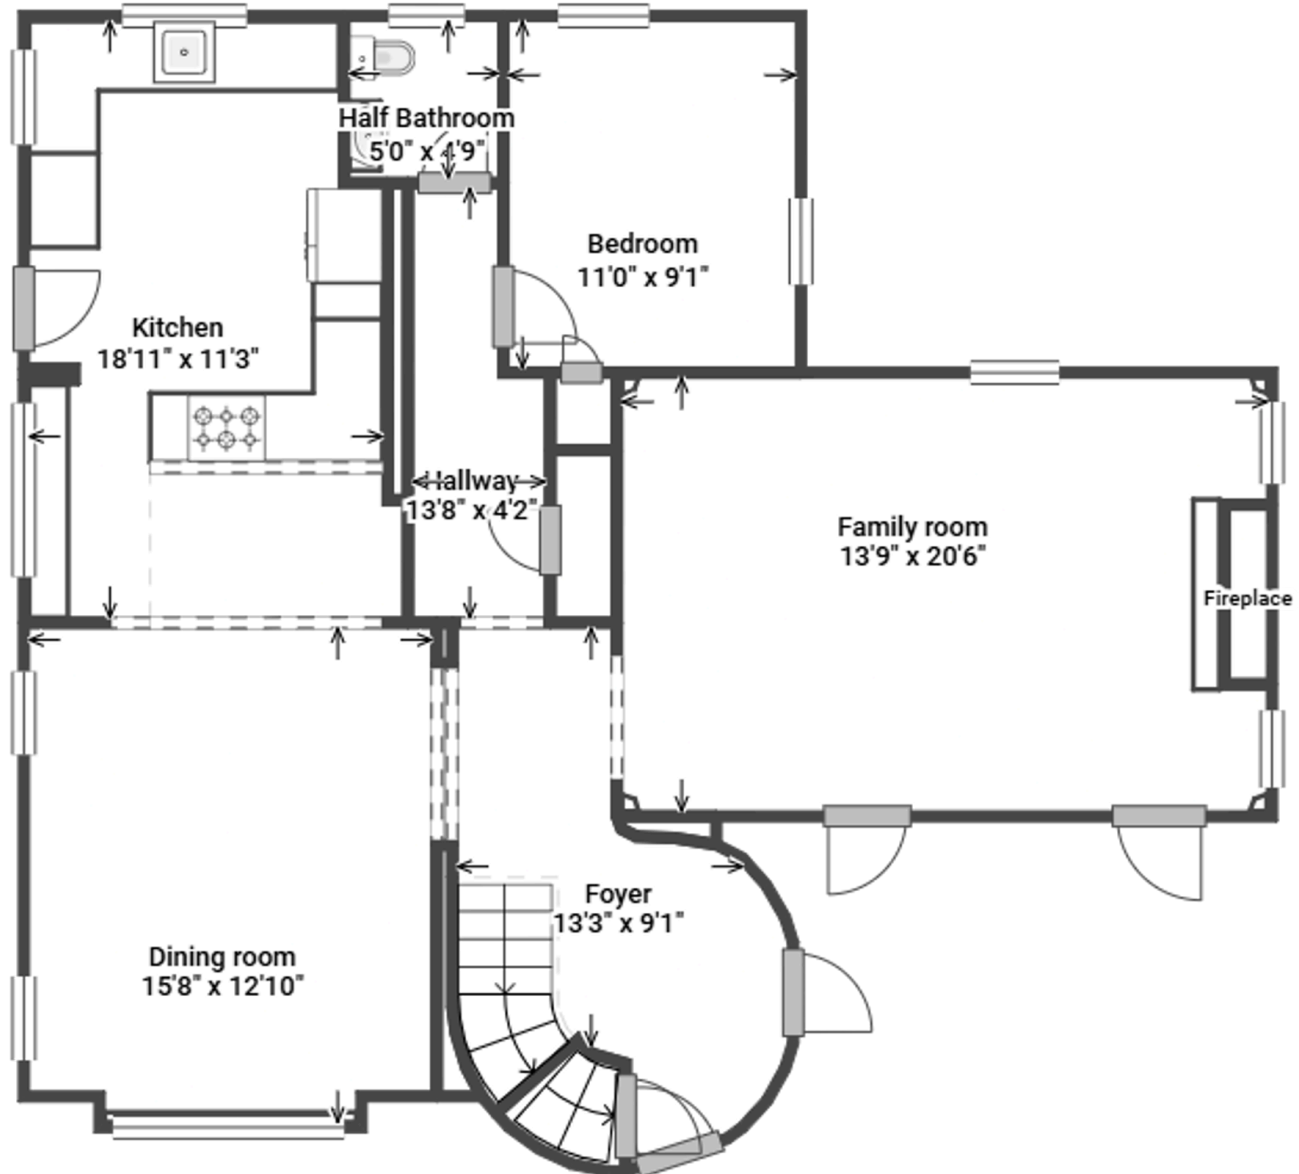

7219 Canterbury Drive St. Louis MO 63121: 1st floor

Disclaimer: the floor plan is for illustrative purposes only. The measurements contained therein are an approximation and may not be exact. While we do not doubt the floor plan's accuracy to within +/- 5%, we make no guarantee or representation and grant no warranty, express or implied, regarding the floor plan or its accuracy or completeness.

You or your advisors must conduct an independent investigation of the property to confirm the accuracy and completeness of the floor plan and to determine if the property is suitable for your space requirements.