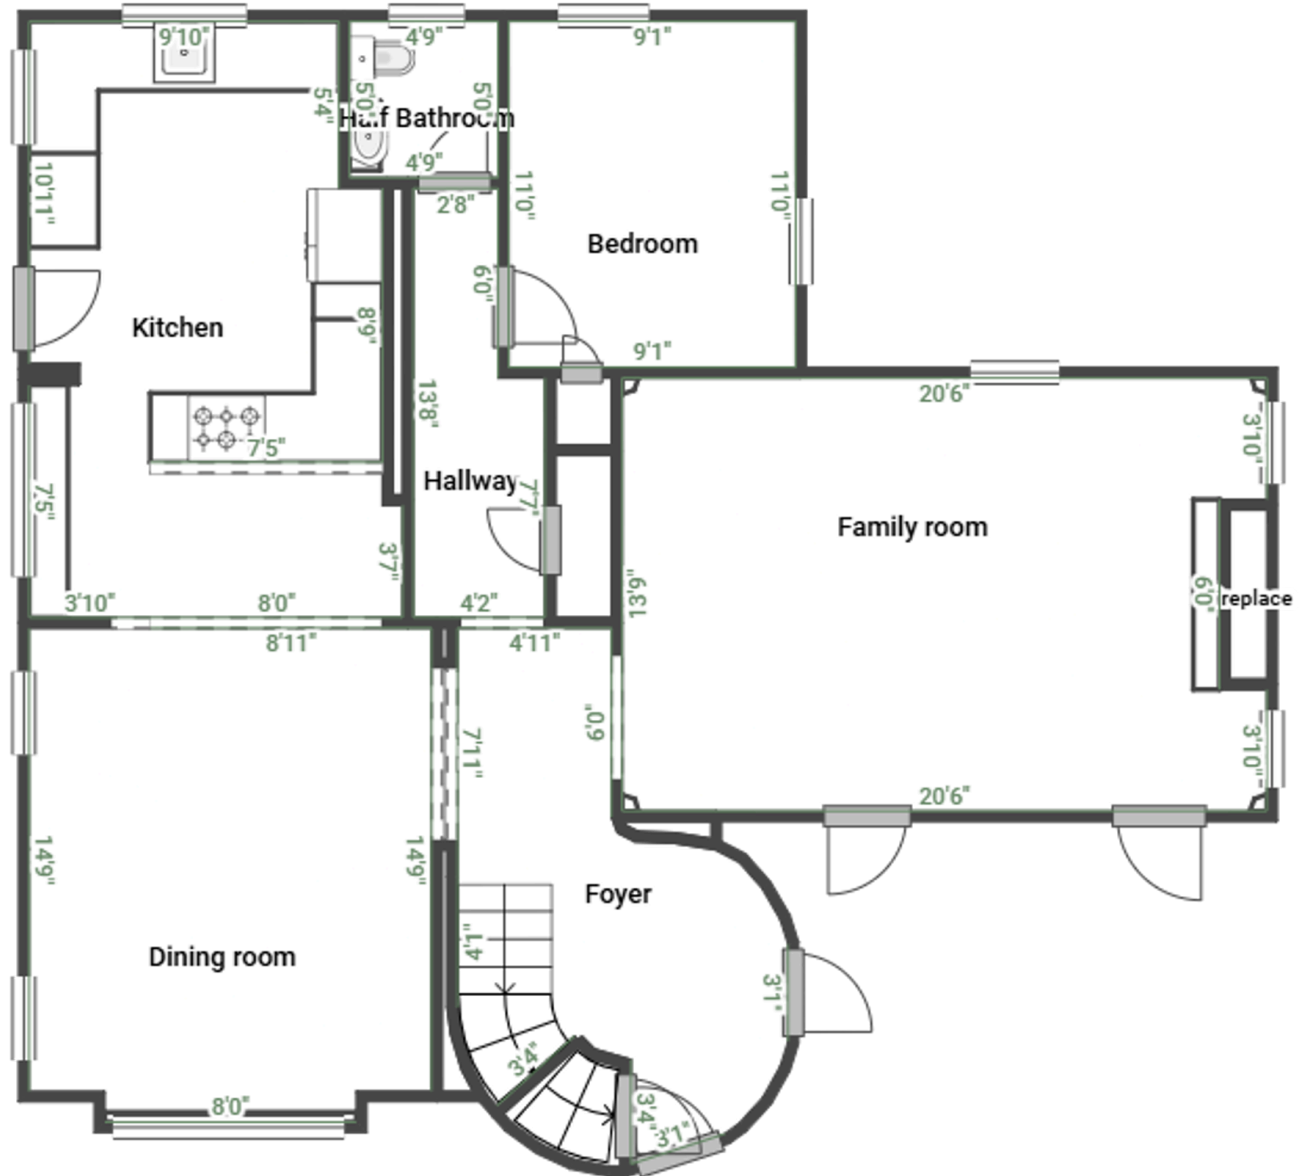

7219 Canterbury Drive St. Louis MO 63121: 1st floor

Disclaimer: the floor plan is for illustrative purposes only. The measurements contained therein are an approximation and may not be exact. While we do not doubt the floor plan's accuracy to within +/- 5%, we make no guarantee or representation and grant no warranty, express or implied, regarding the floor plan or its accuracy or completeness.

You or your advisors must conduct an independent investigation of the property to confirm the accuracy and completeness of the floor plan and to determine if the property is suitable for your space requirements.