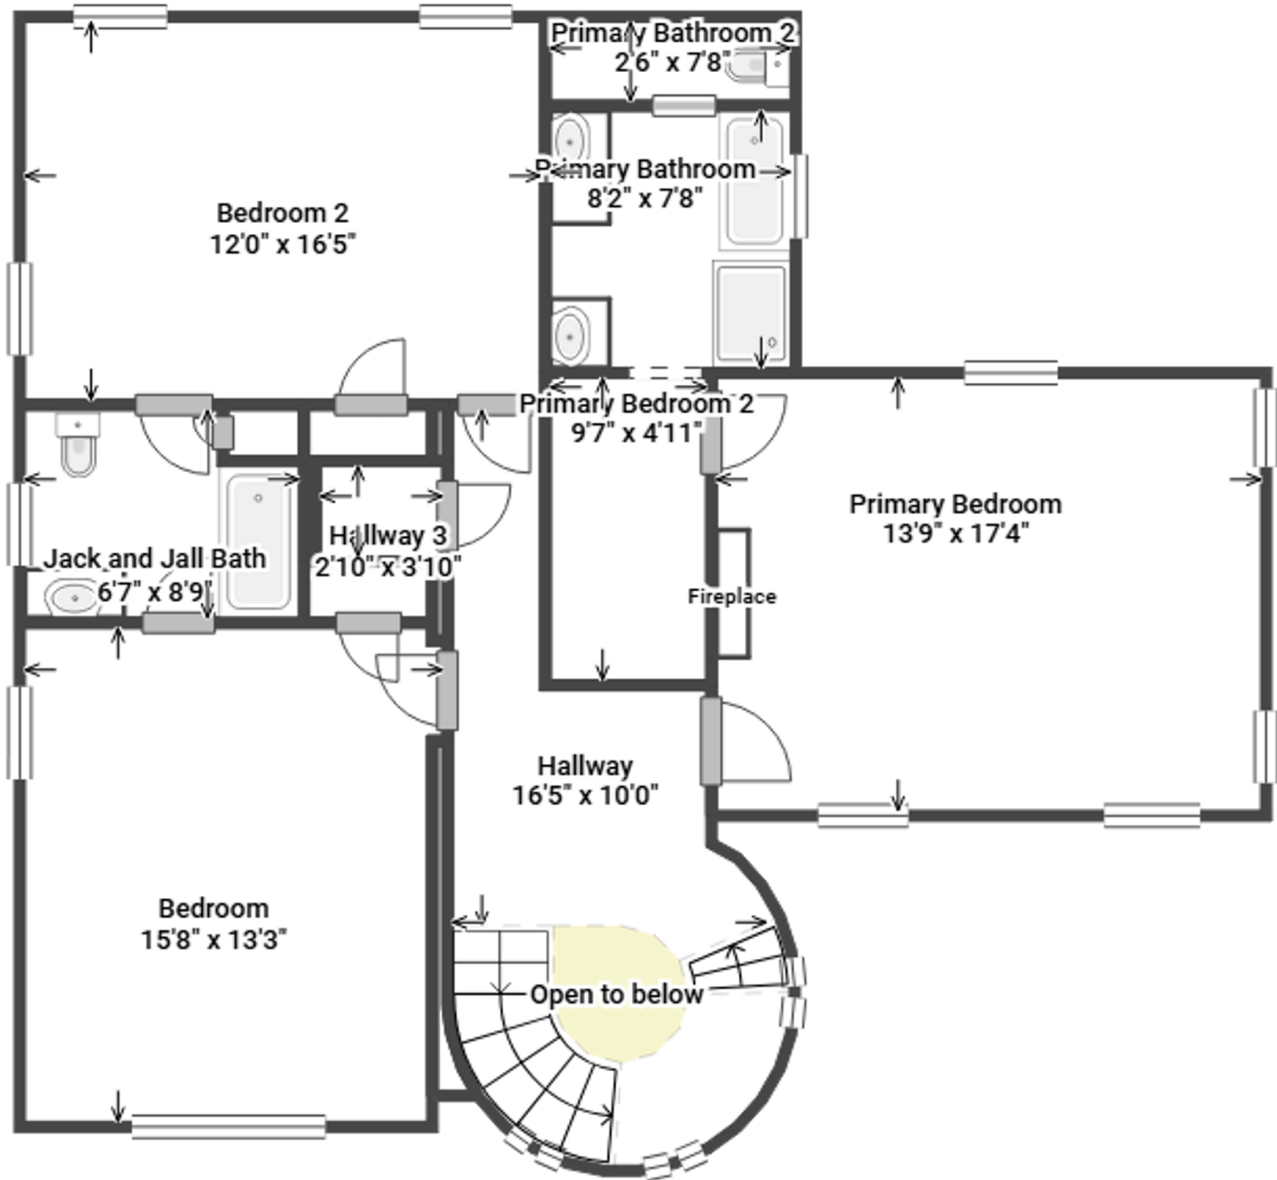

7219 Canterbury Drive St. Louis MO 63121: 2nd floor

Disclaimer: the floor plan is for illustrative purposes only. The measurements contained therein are an approximation and may not be exact. While we do not doubt the floor plan's accuracy to within +/- 5%, we make no guarantee or representation and grant no warranty, express or implied, regarding the floor plan or its accuracy or completeness.

You or your advisors must conduct an independent investigation of the property to confirm the accuracy and completeness of the floor plan and to determine if the property is suitable for your space requirements.