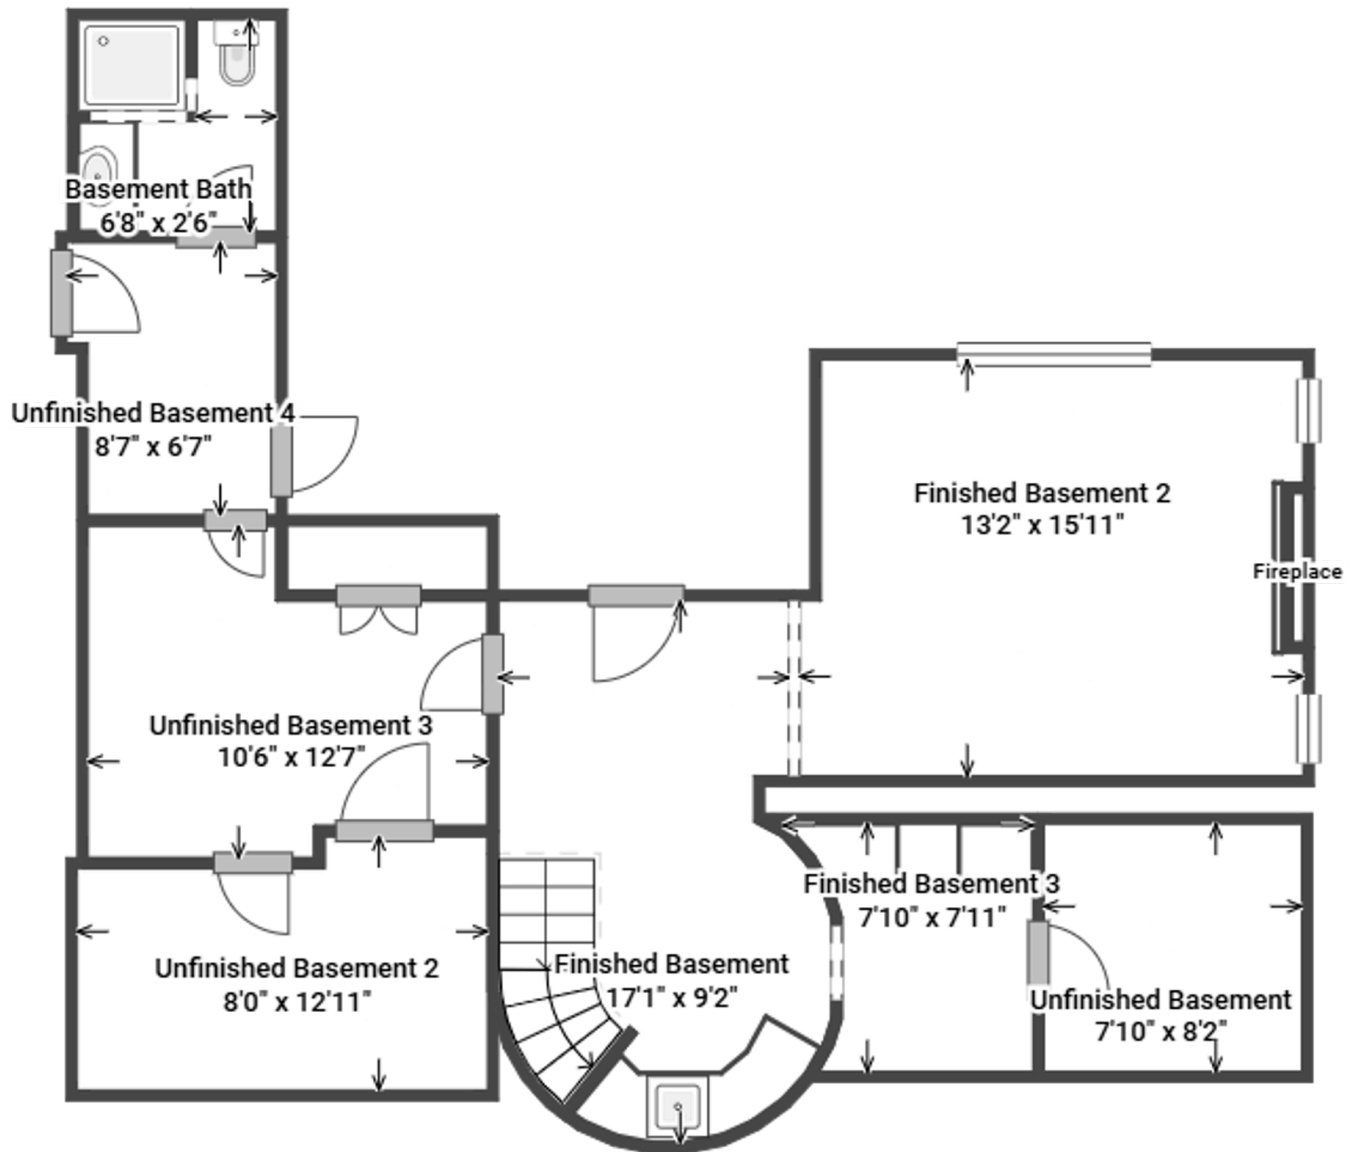

7219 Canterbury Drive St. Louis MO 63121: B1

Disclaimer: the floor plan is for illustrative purposes only. The measurements contained therein are an approximation and may not be exact. While we do not doubt the floor plan's accuracy to within +/- 5%, we make no guarantee or representation and grant no warranty, express or implied, regarding the floor plan or its accuracy or completeness.

You or your advisors must conduct an independent investigation of the property to confirm the accuracy and completeness of the floor plan and to determine if the property is suitable for your space requirements.