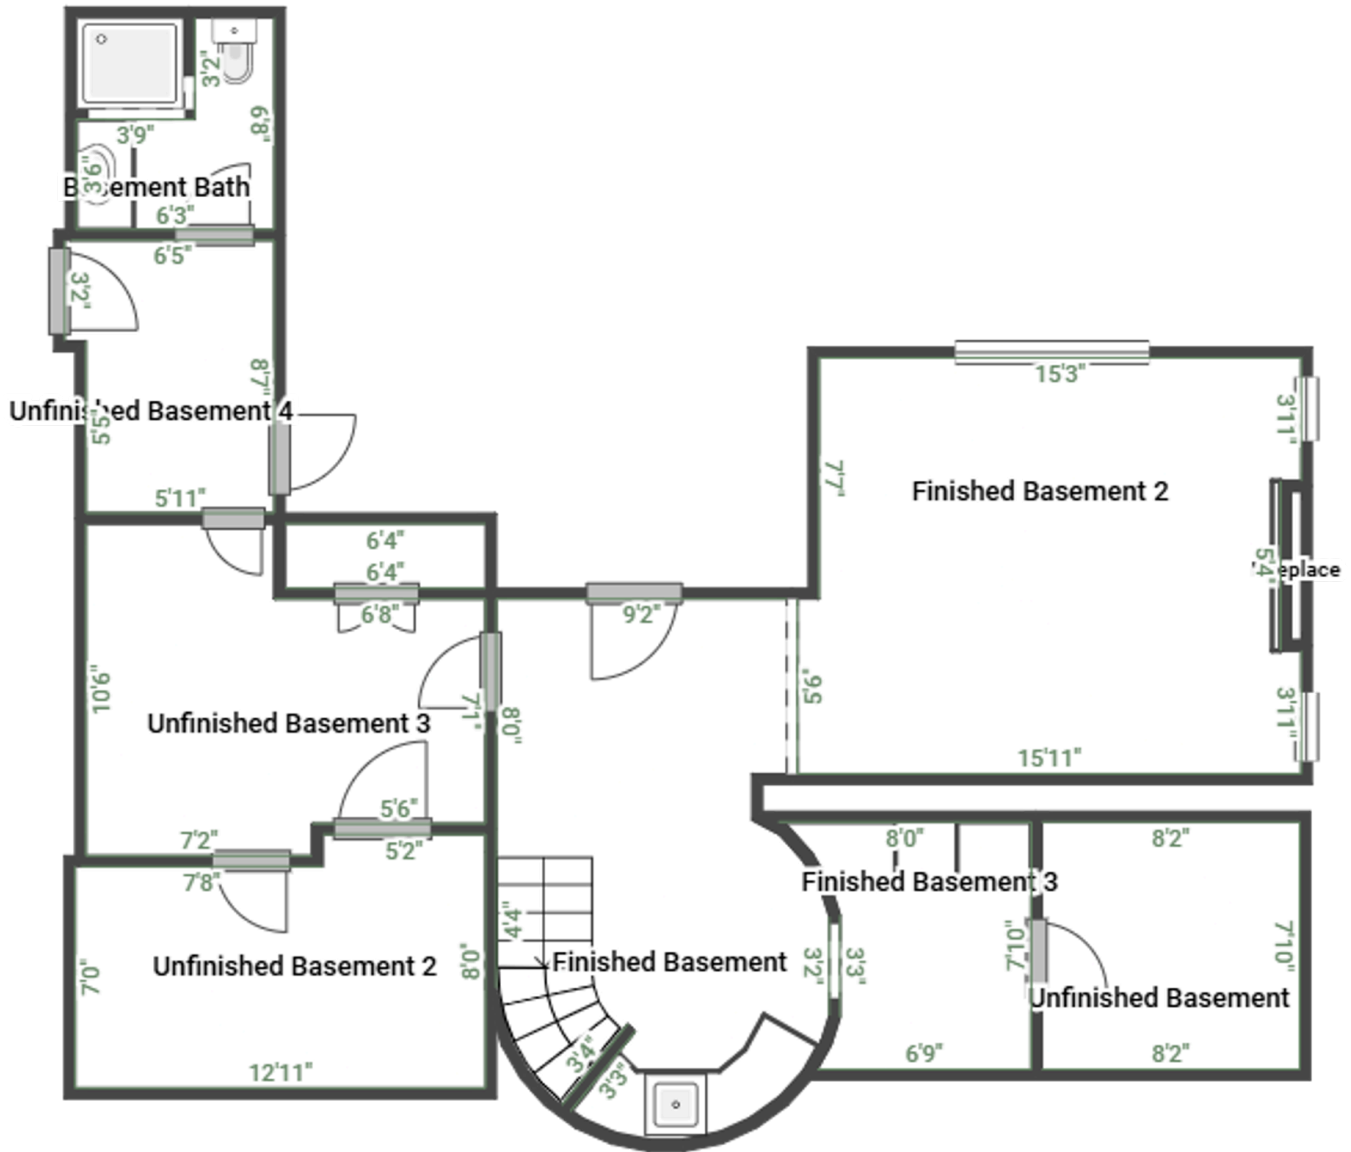

## 7219 Canterbury Drive St. Louis MO 63121: B1

Disclaimer: the floor plan is for illustrative purposes only. The measurements contained therein are an approximation and may not be exact. While we do not doubt the floor plan's accuracy to within +/- 5%, we make no guarantee or representation and grant no warranty, express or implied, regarding the floor plan or its accuracy or completeness.

You or your advisors must conduct an independent investigation of the property to confirm the accuracy and completeness of the floor plan and to determine if the property is suitable for your space requirements.