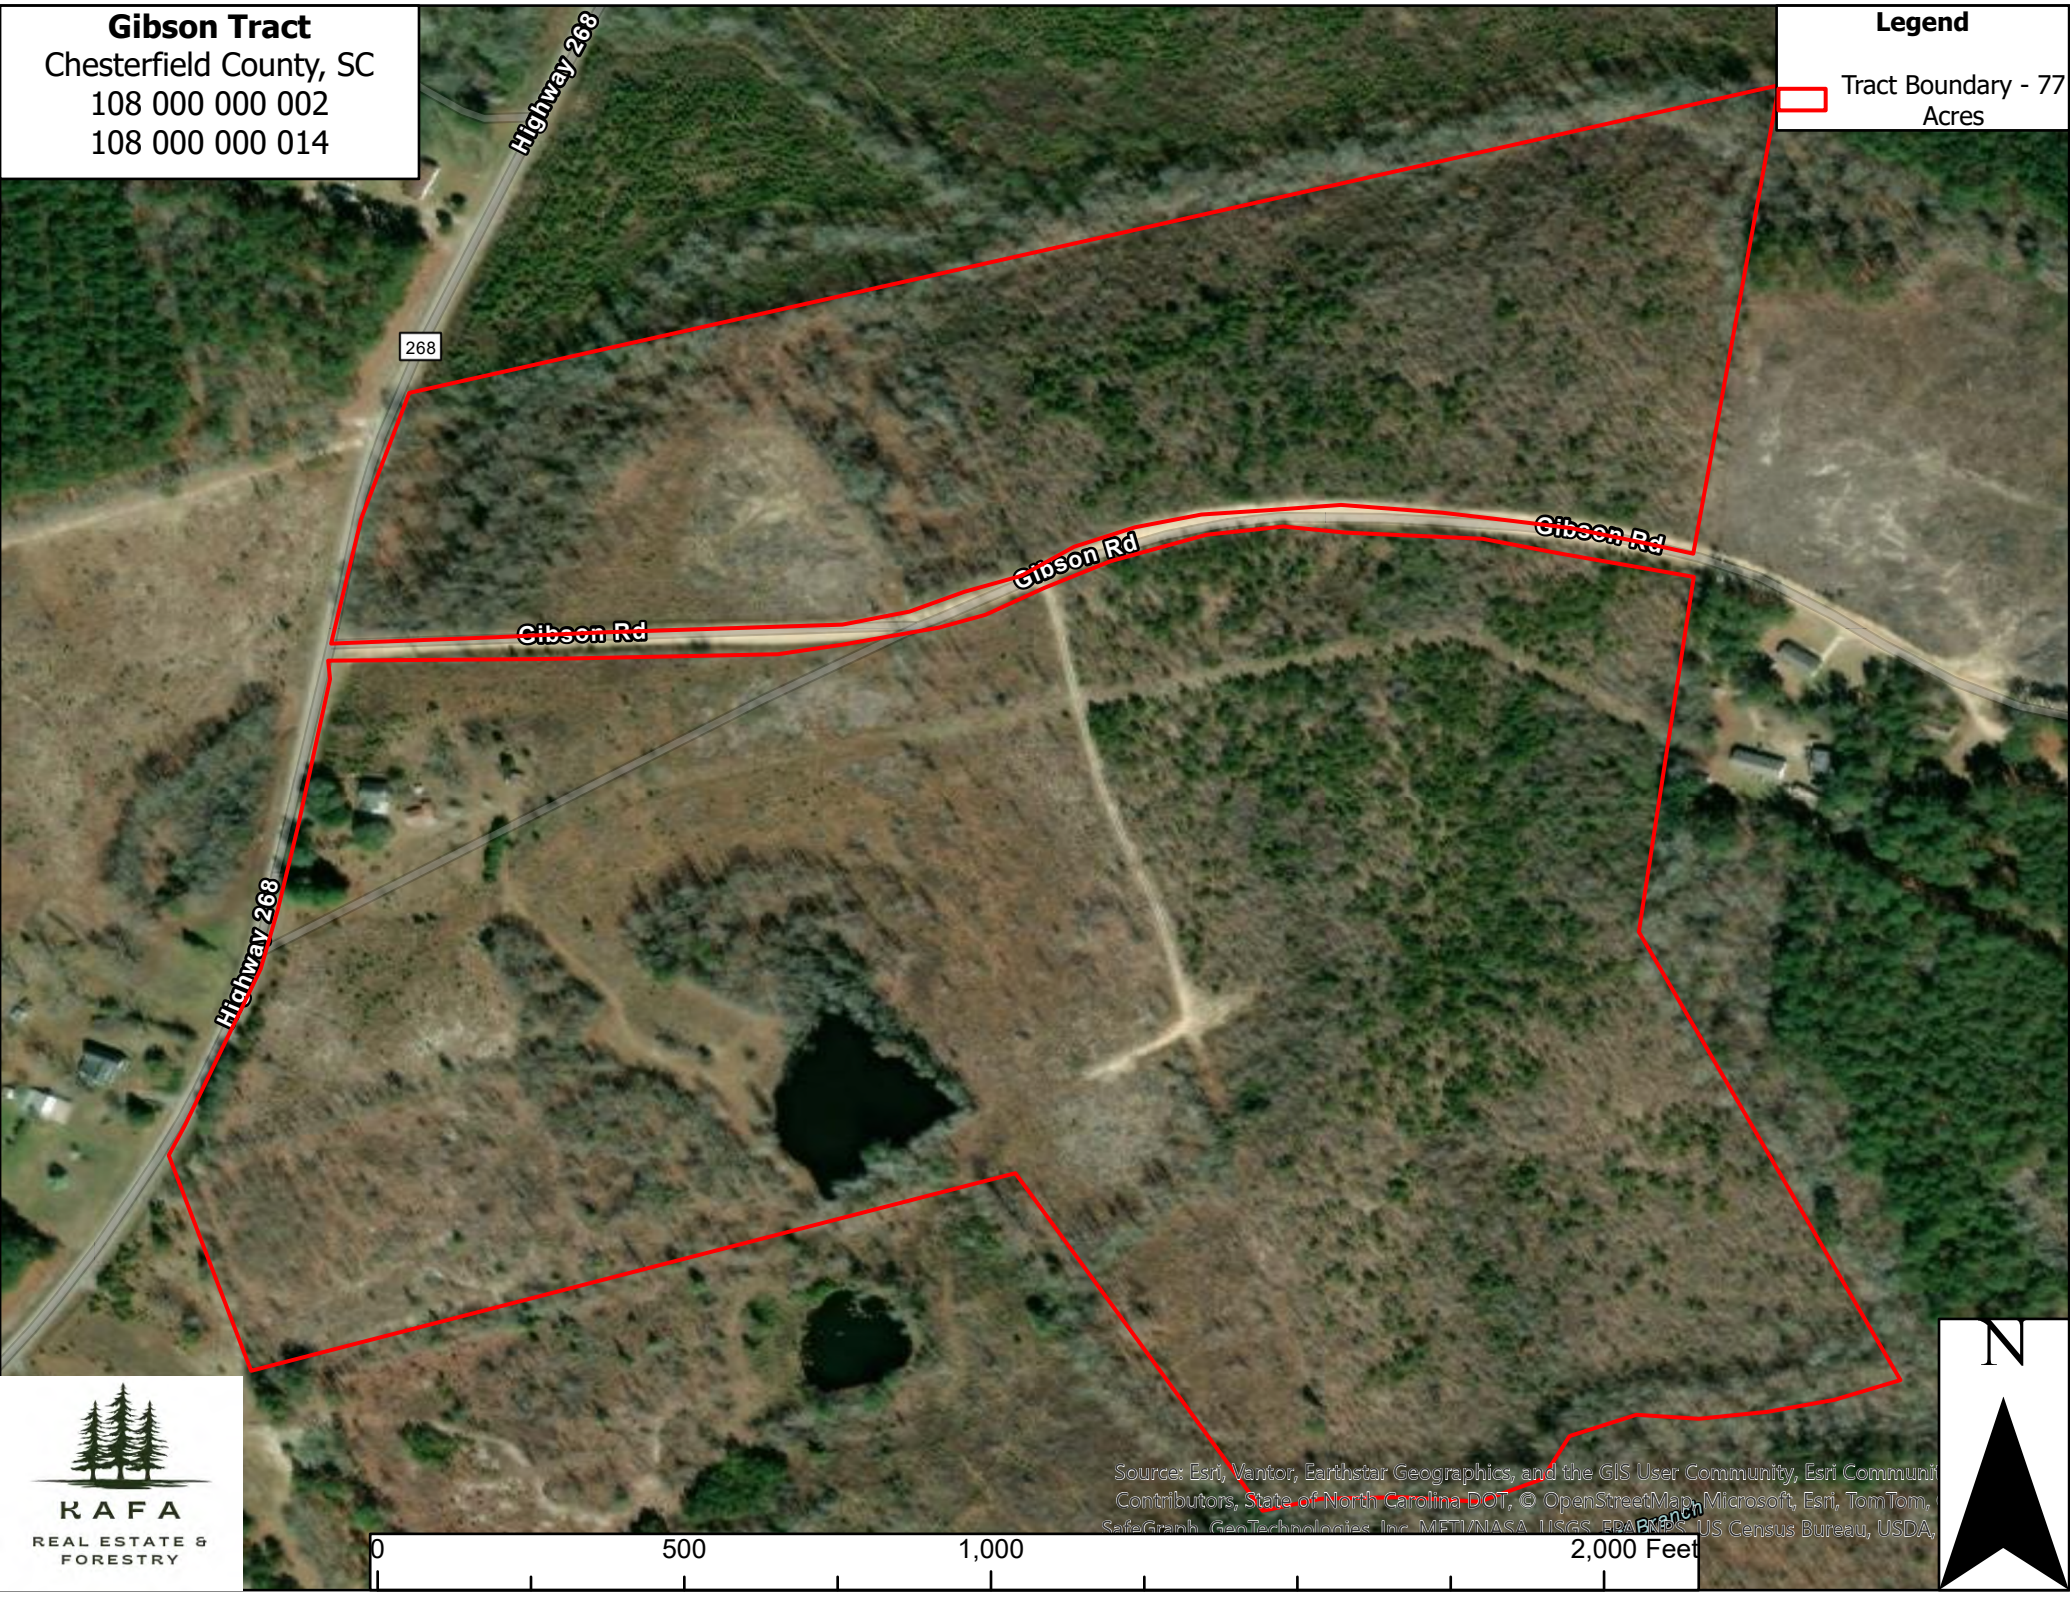

# Gibson Tract

Chesterfield County, SC

108 000 000 002

108 000 000 014

## Legend

 Tract Boundary - 77 Acres

Source: Esri, Vantor, Earthstar Geographics, and the GIS User Community, Esri Community Contributors, State of North Carolina DOT, © OpenStreetMap, Microsoft, Esri, TomTom, SafeGraph, GeoTechnologies Inc, METI/NASA, USGS, EPA, US Census Bureau, USDA,