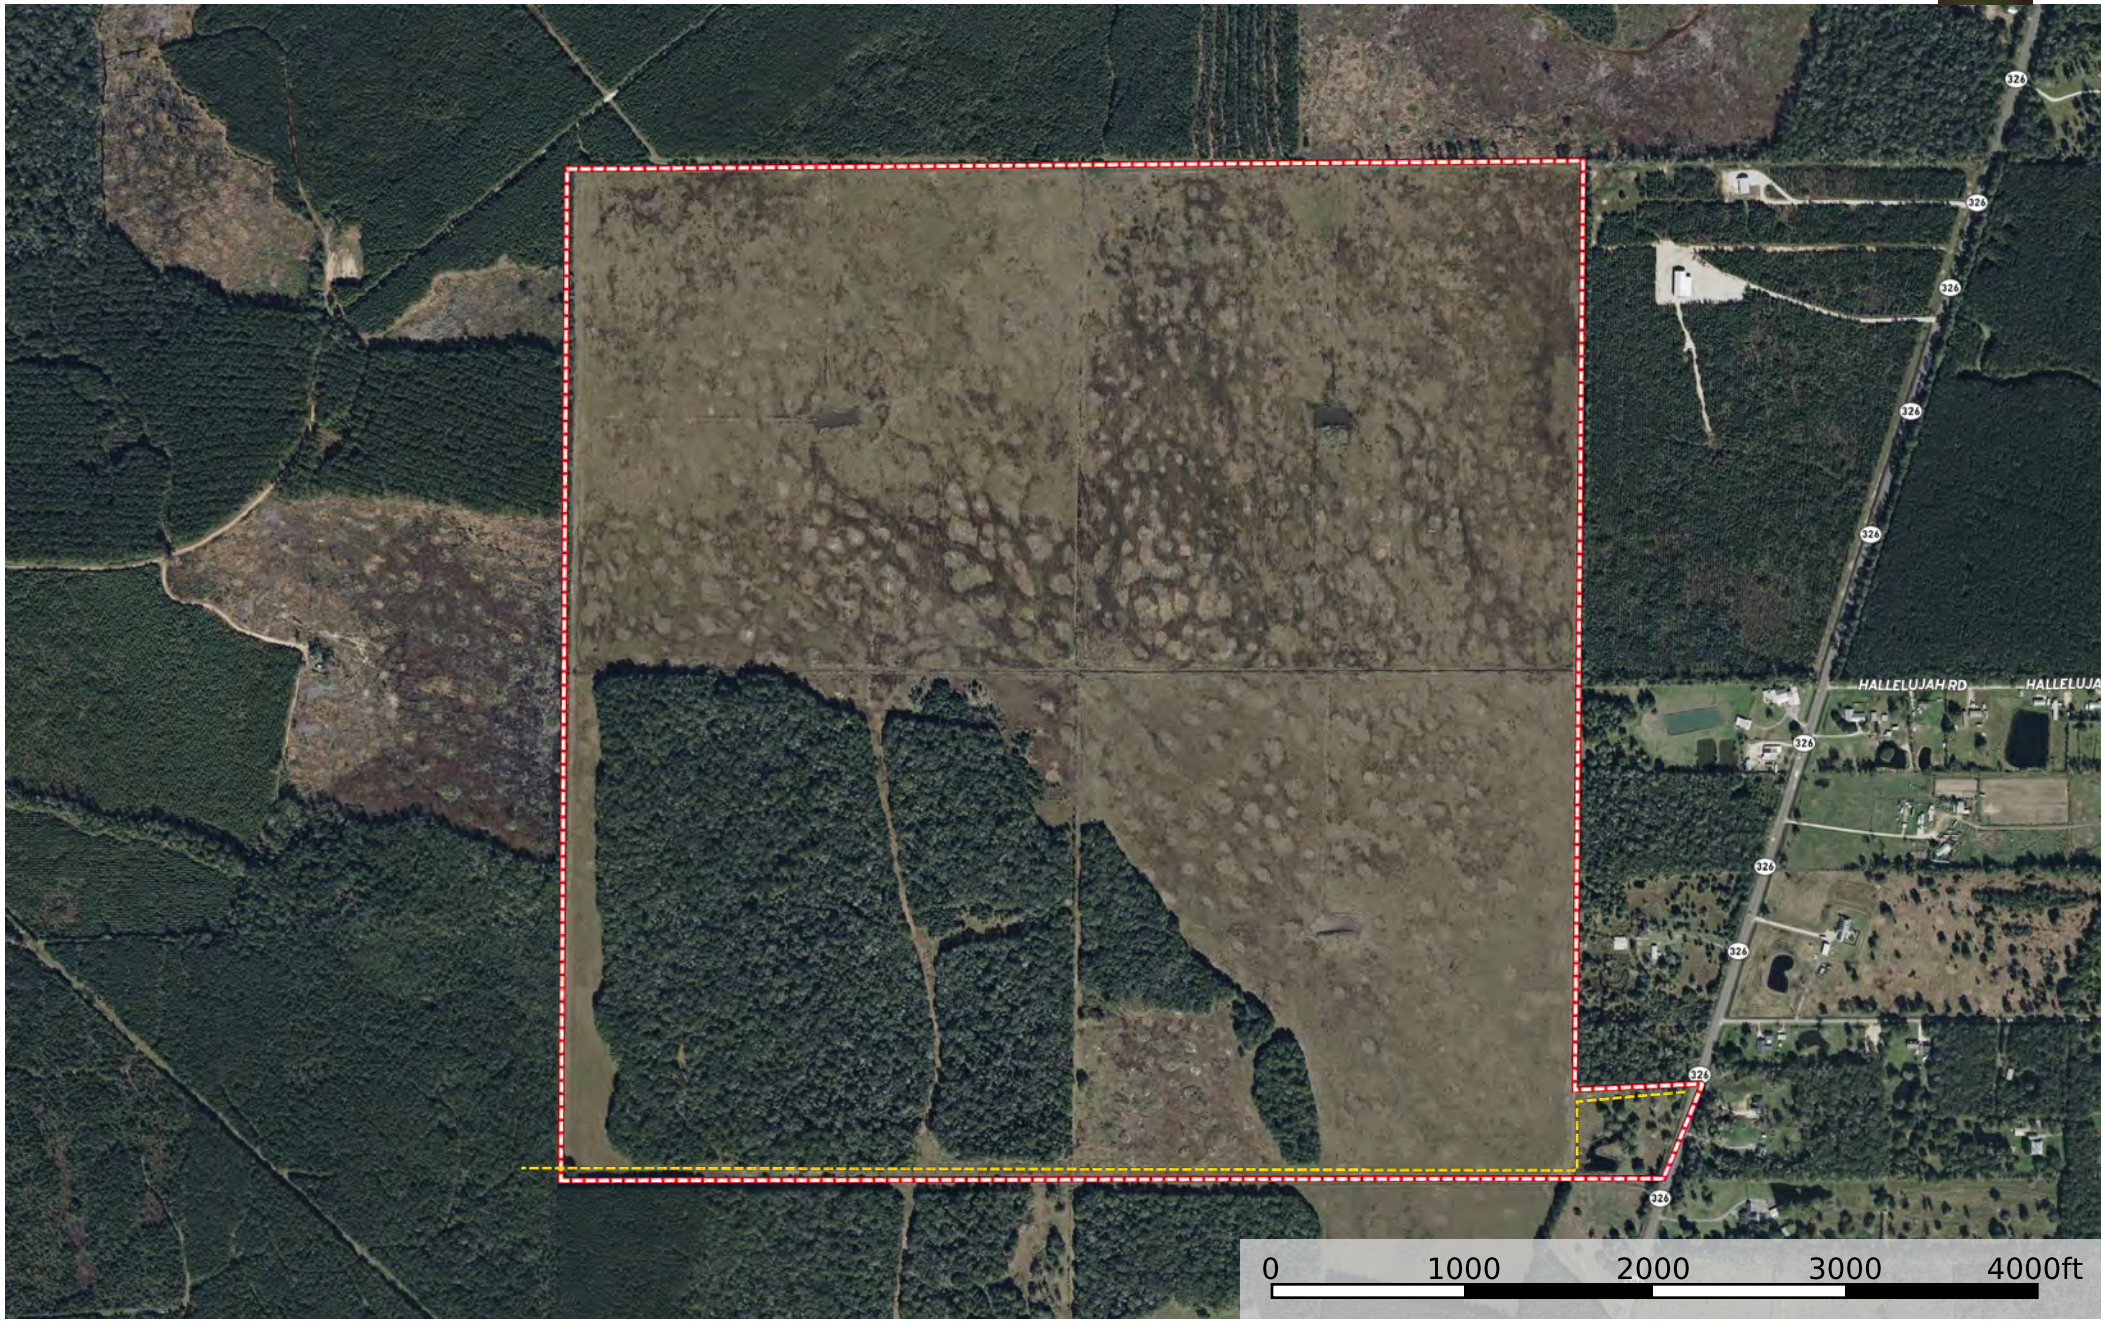

654.15 +/- ac - Hwy 326 - Hardin Co, TX
Texas, AC +/-

--- Road / Trail □ Boundary