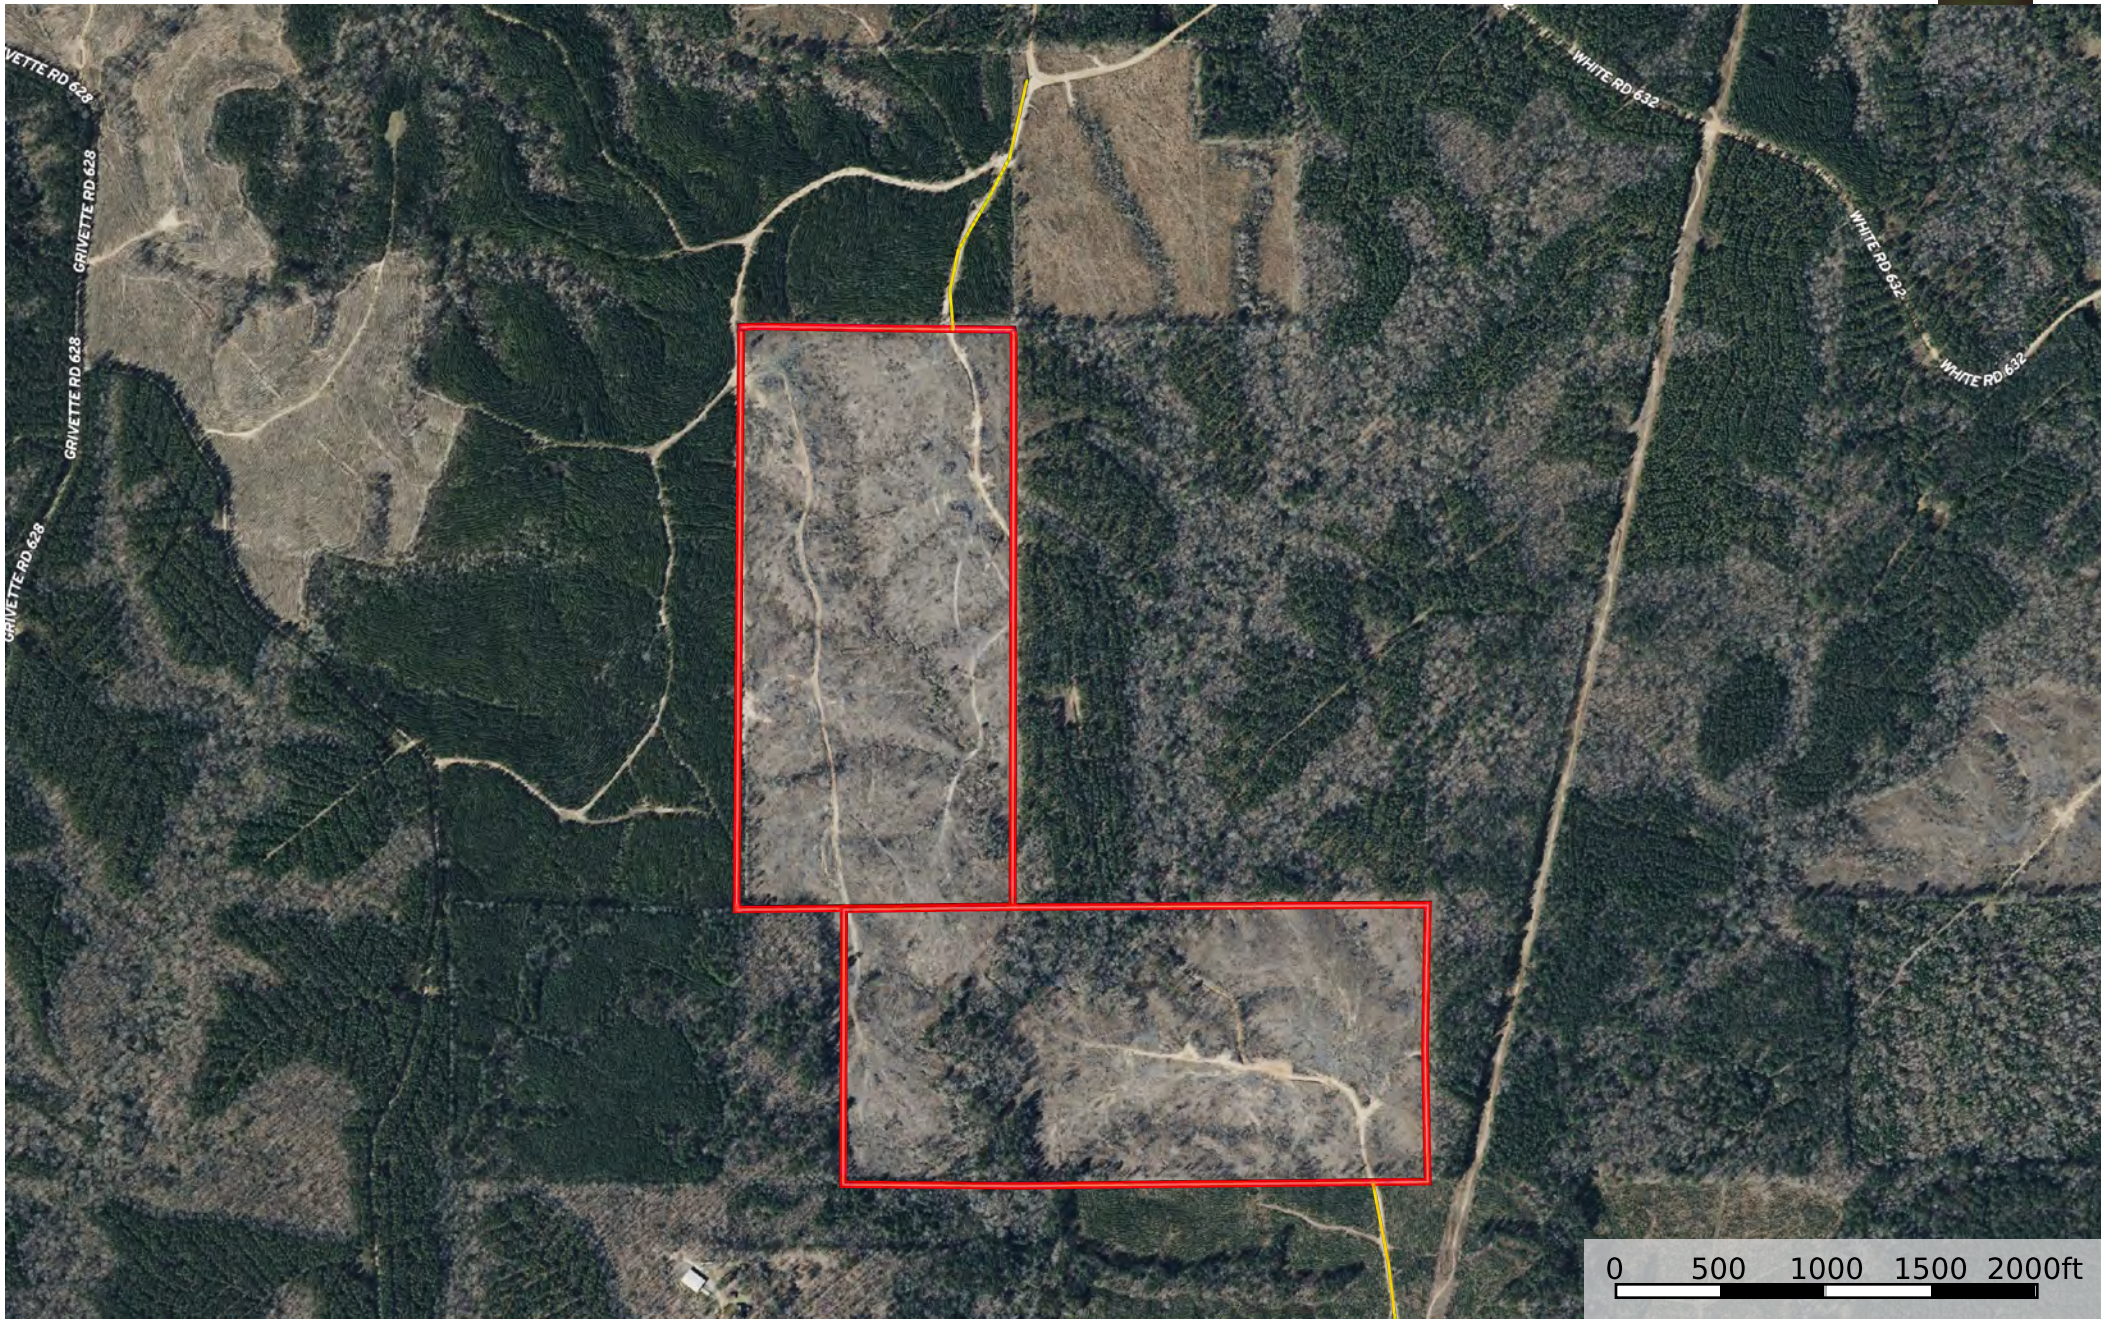

160 +/- ac - off White Rd - Caldwell Parish, LA

Louisiana, AC +/-

— Primary Road ▭ Boundary