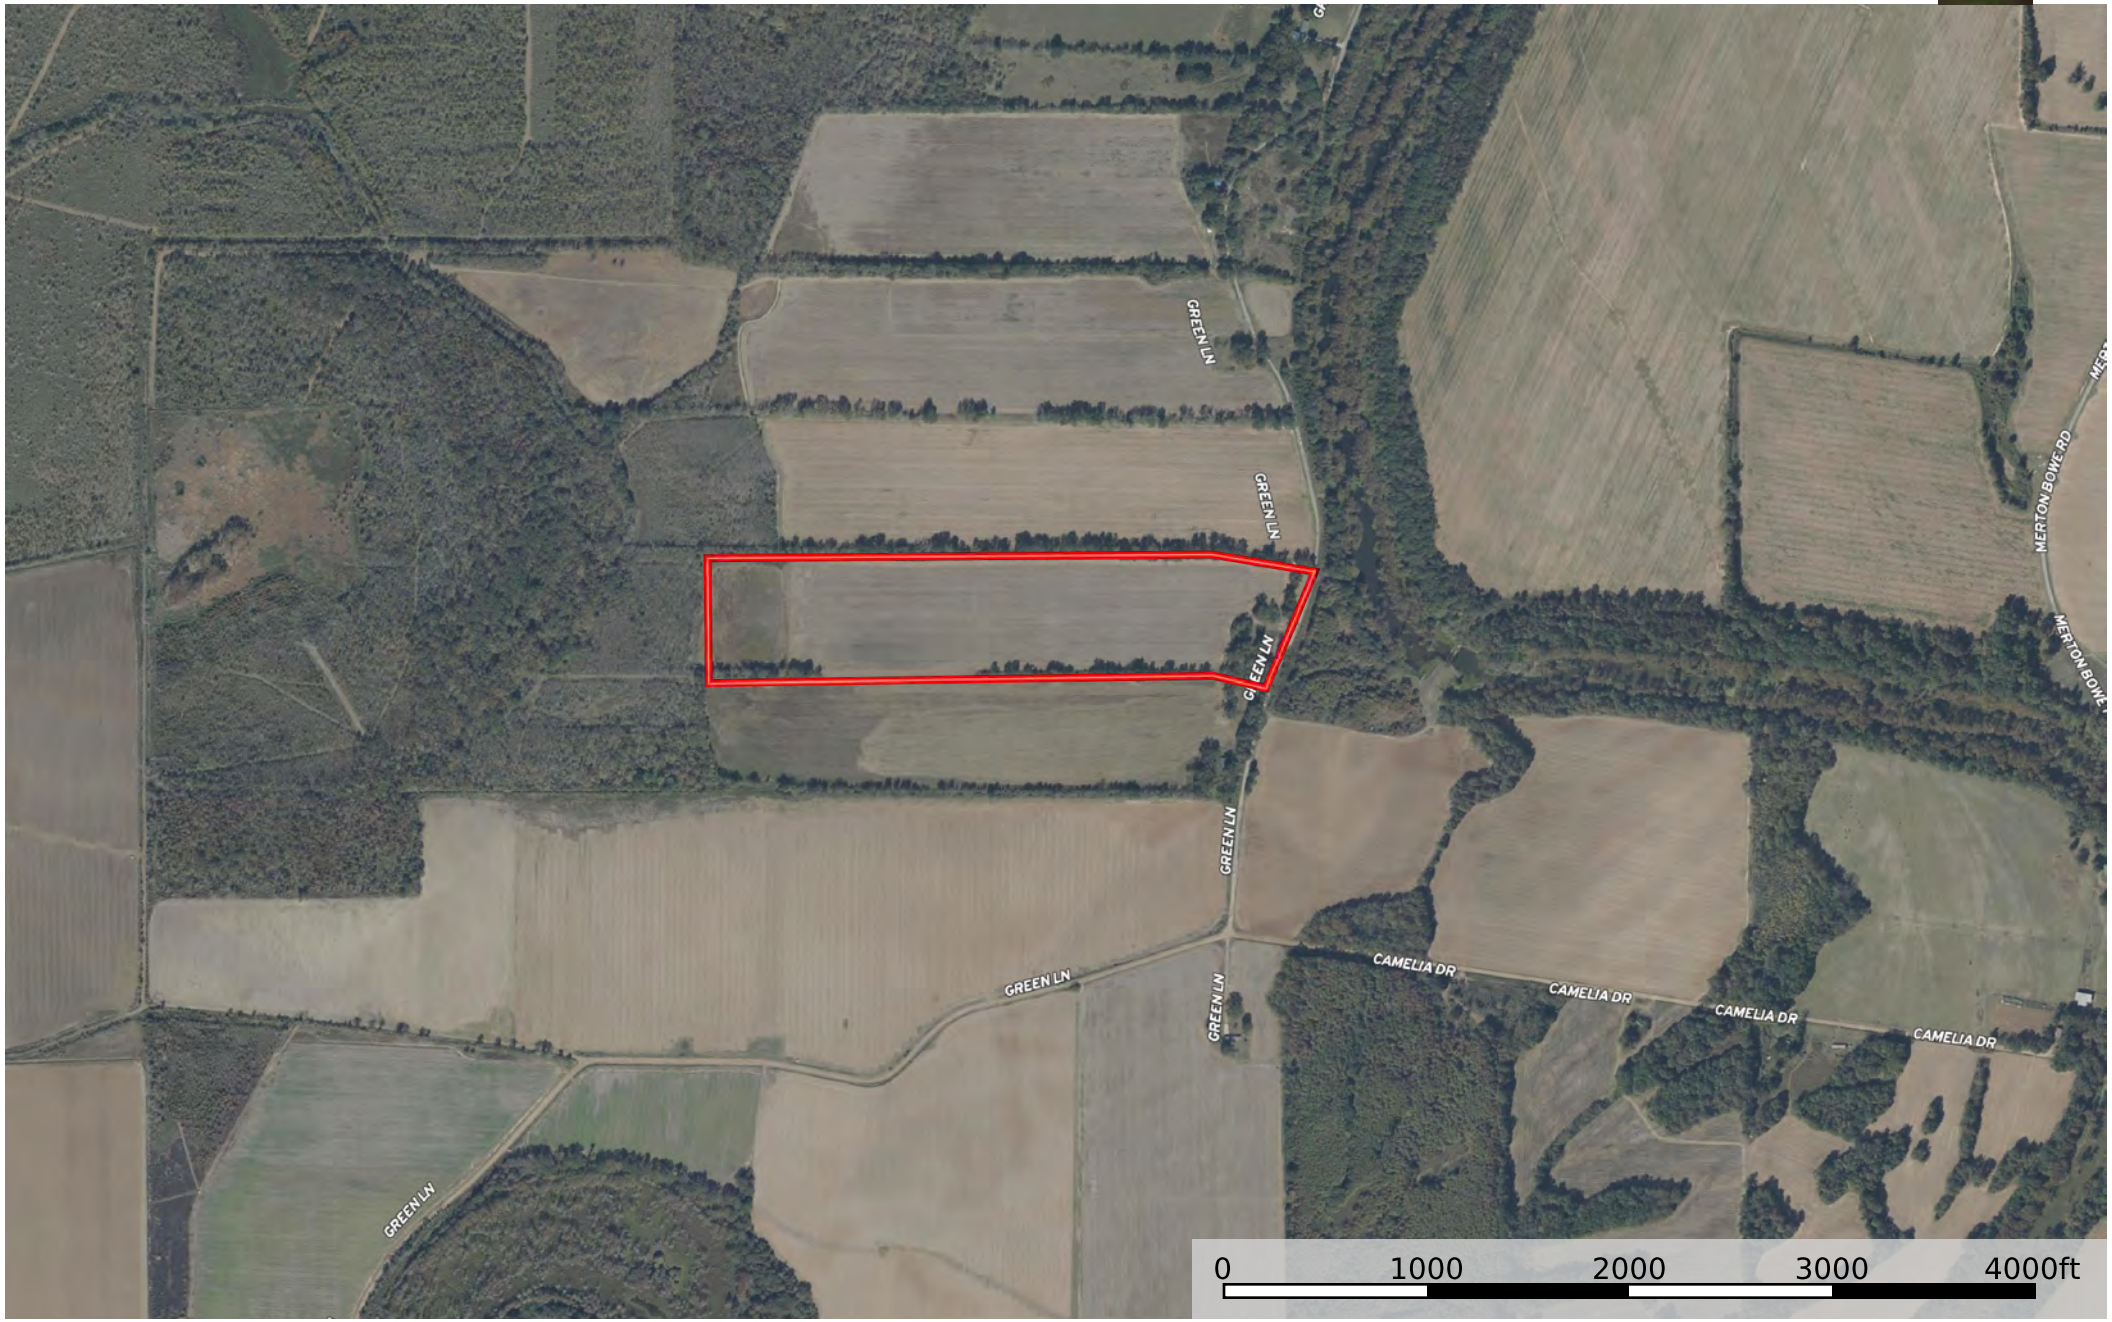

39.7 +/- ac - Green Lane - Morehouse Parish, LA

Louisiana, AC +/-

 Boundary