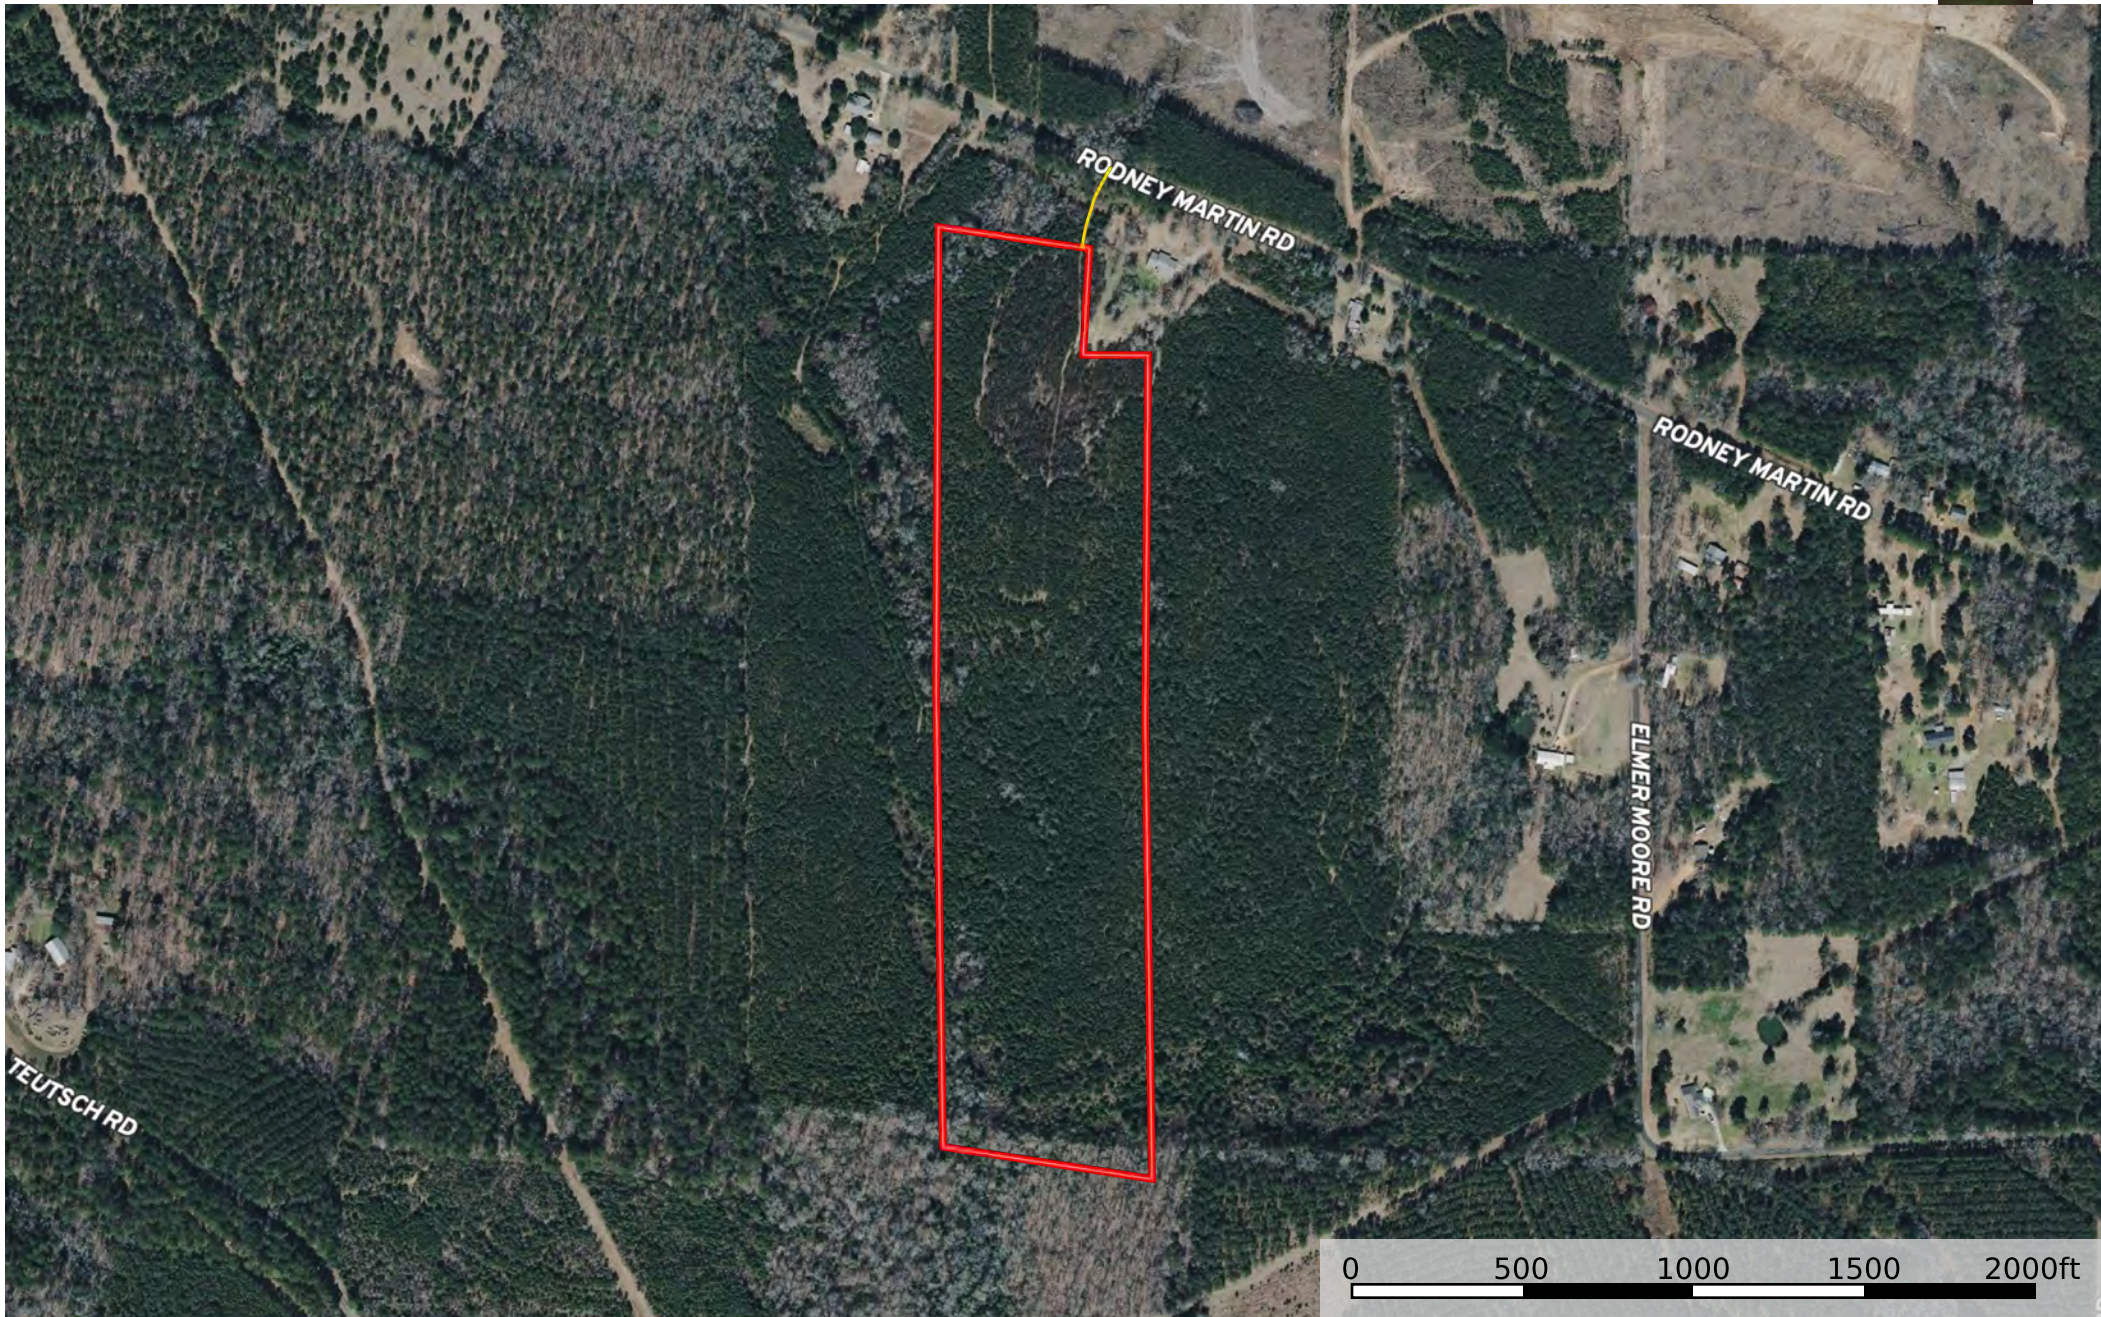

38.76 +/- ac - Rodney Martin Rd - Webster Parish, LA  
Louisiana, AC +/-

Primary Road Boundary