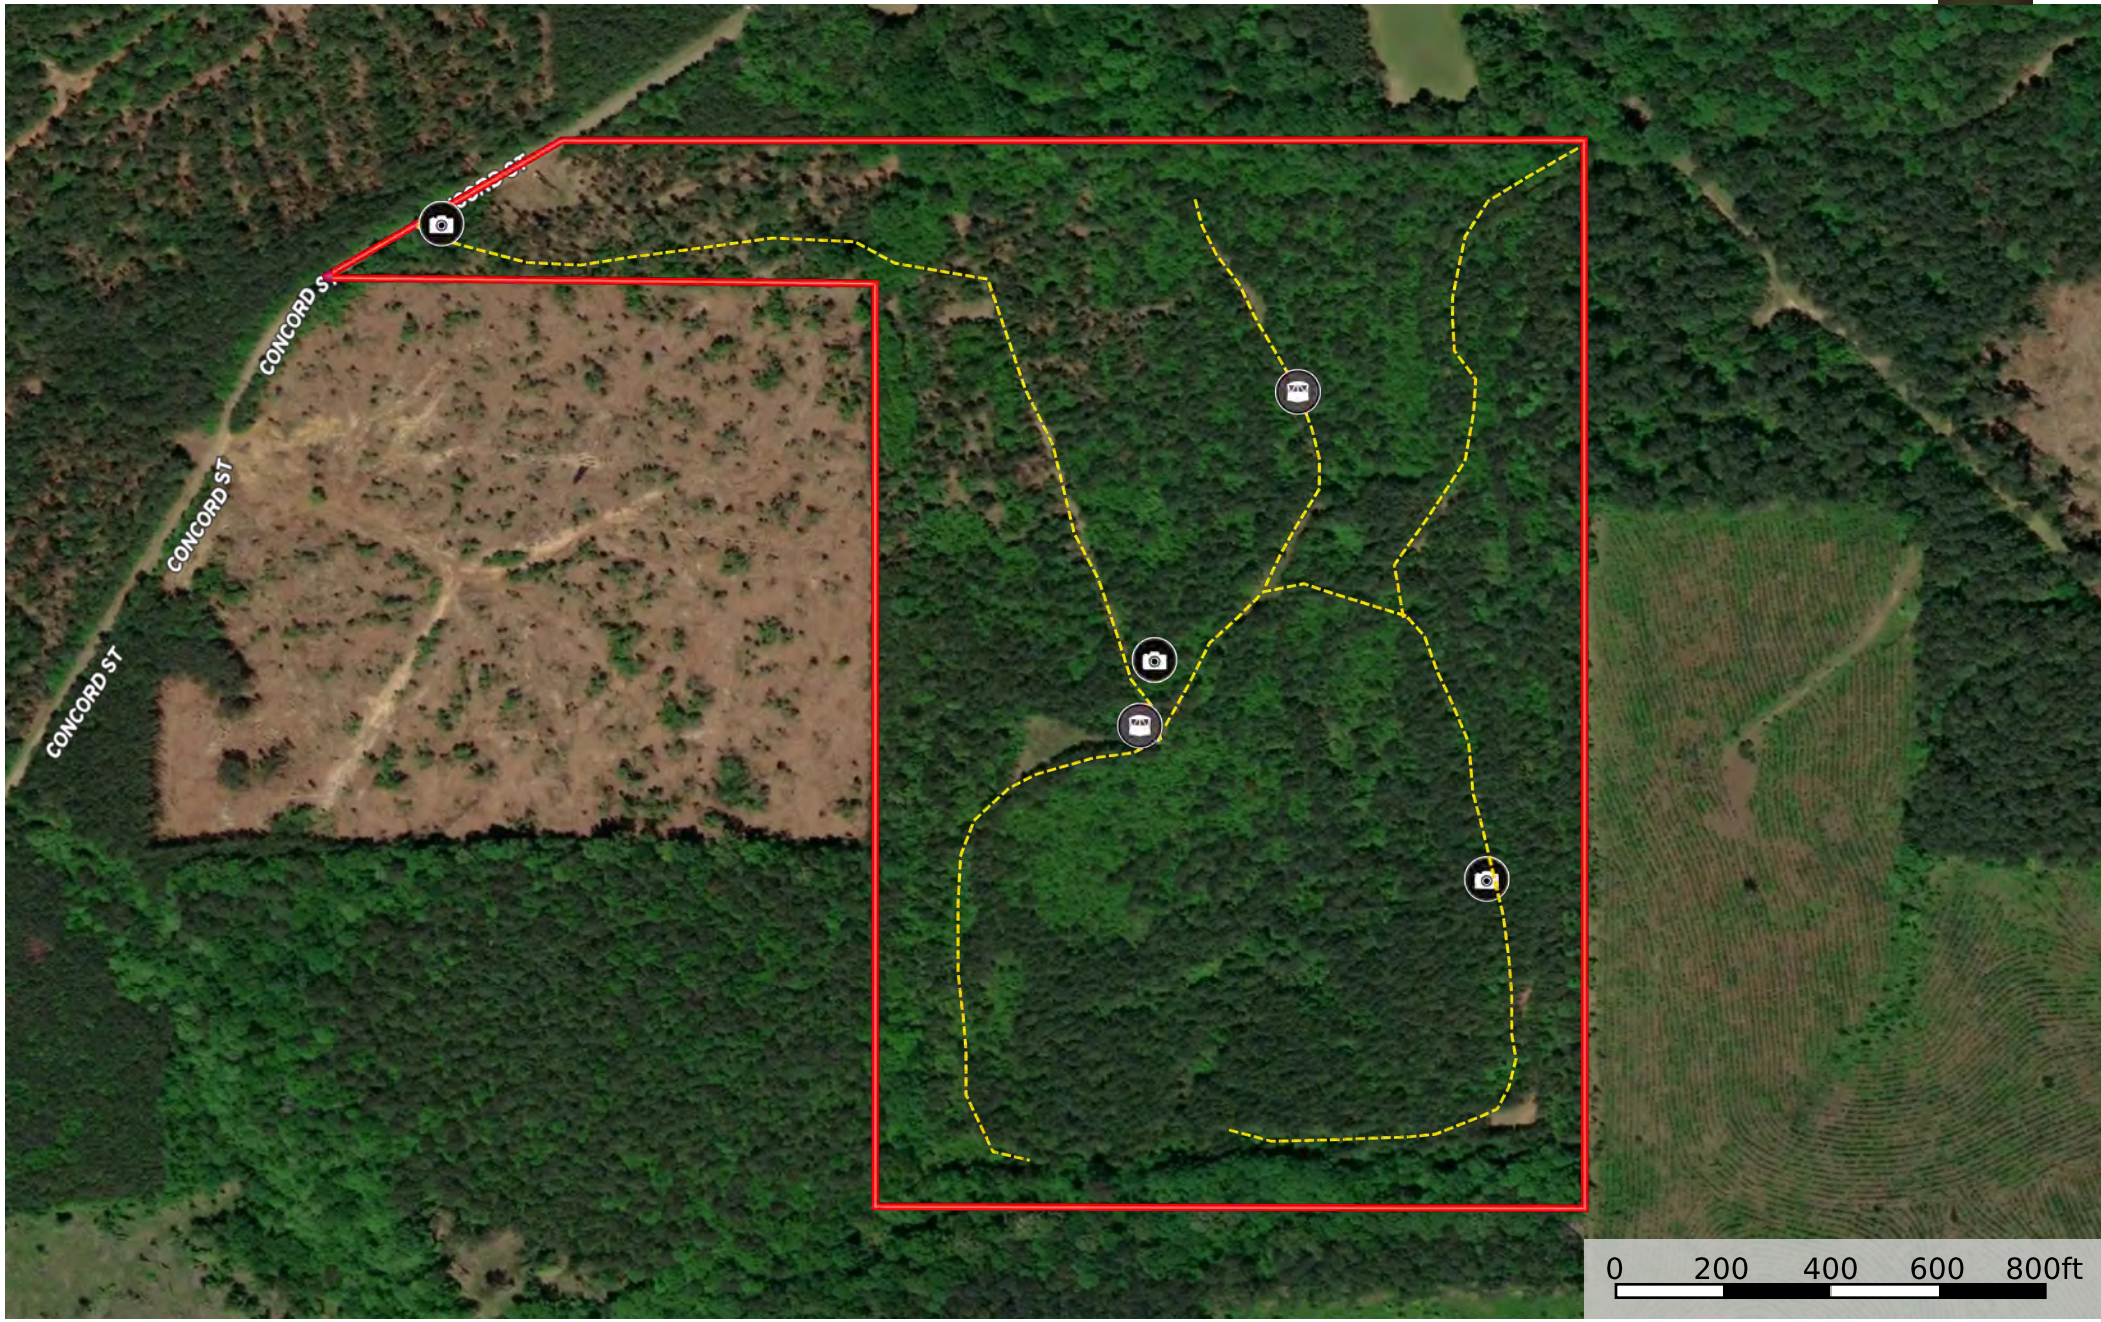

65 +/- ac - Concord Road - Union Parish, LA

Louisiana, AC +/-

- Photo Point
- deer stand
- Road / Trail
- Boundary