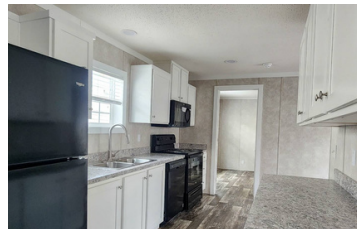

**Hometown
Communities**

Brook Park Estates

2400 S Twp Rd 119, Tiffin, OH 44883

SEE THE VALUE LOT 1 NEW 2026 HOME

START AT

\$74,900

TYPE

MOBILE HOME

SIZE

1,056 SQFT

BUILT IN

2026

BATHROOM

MASTER BEDROOM

LIVING ROOM

KITCHEN