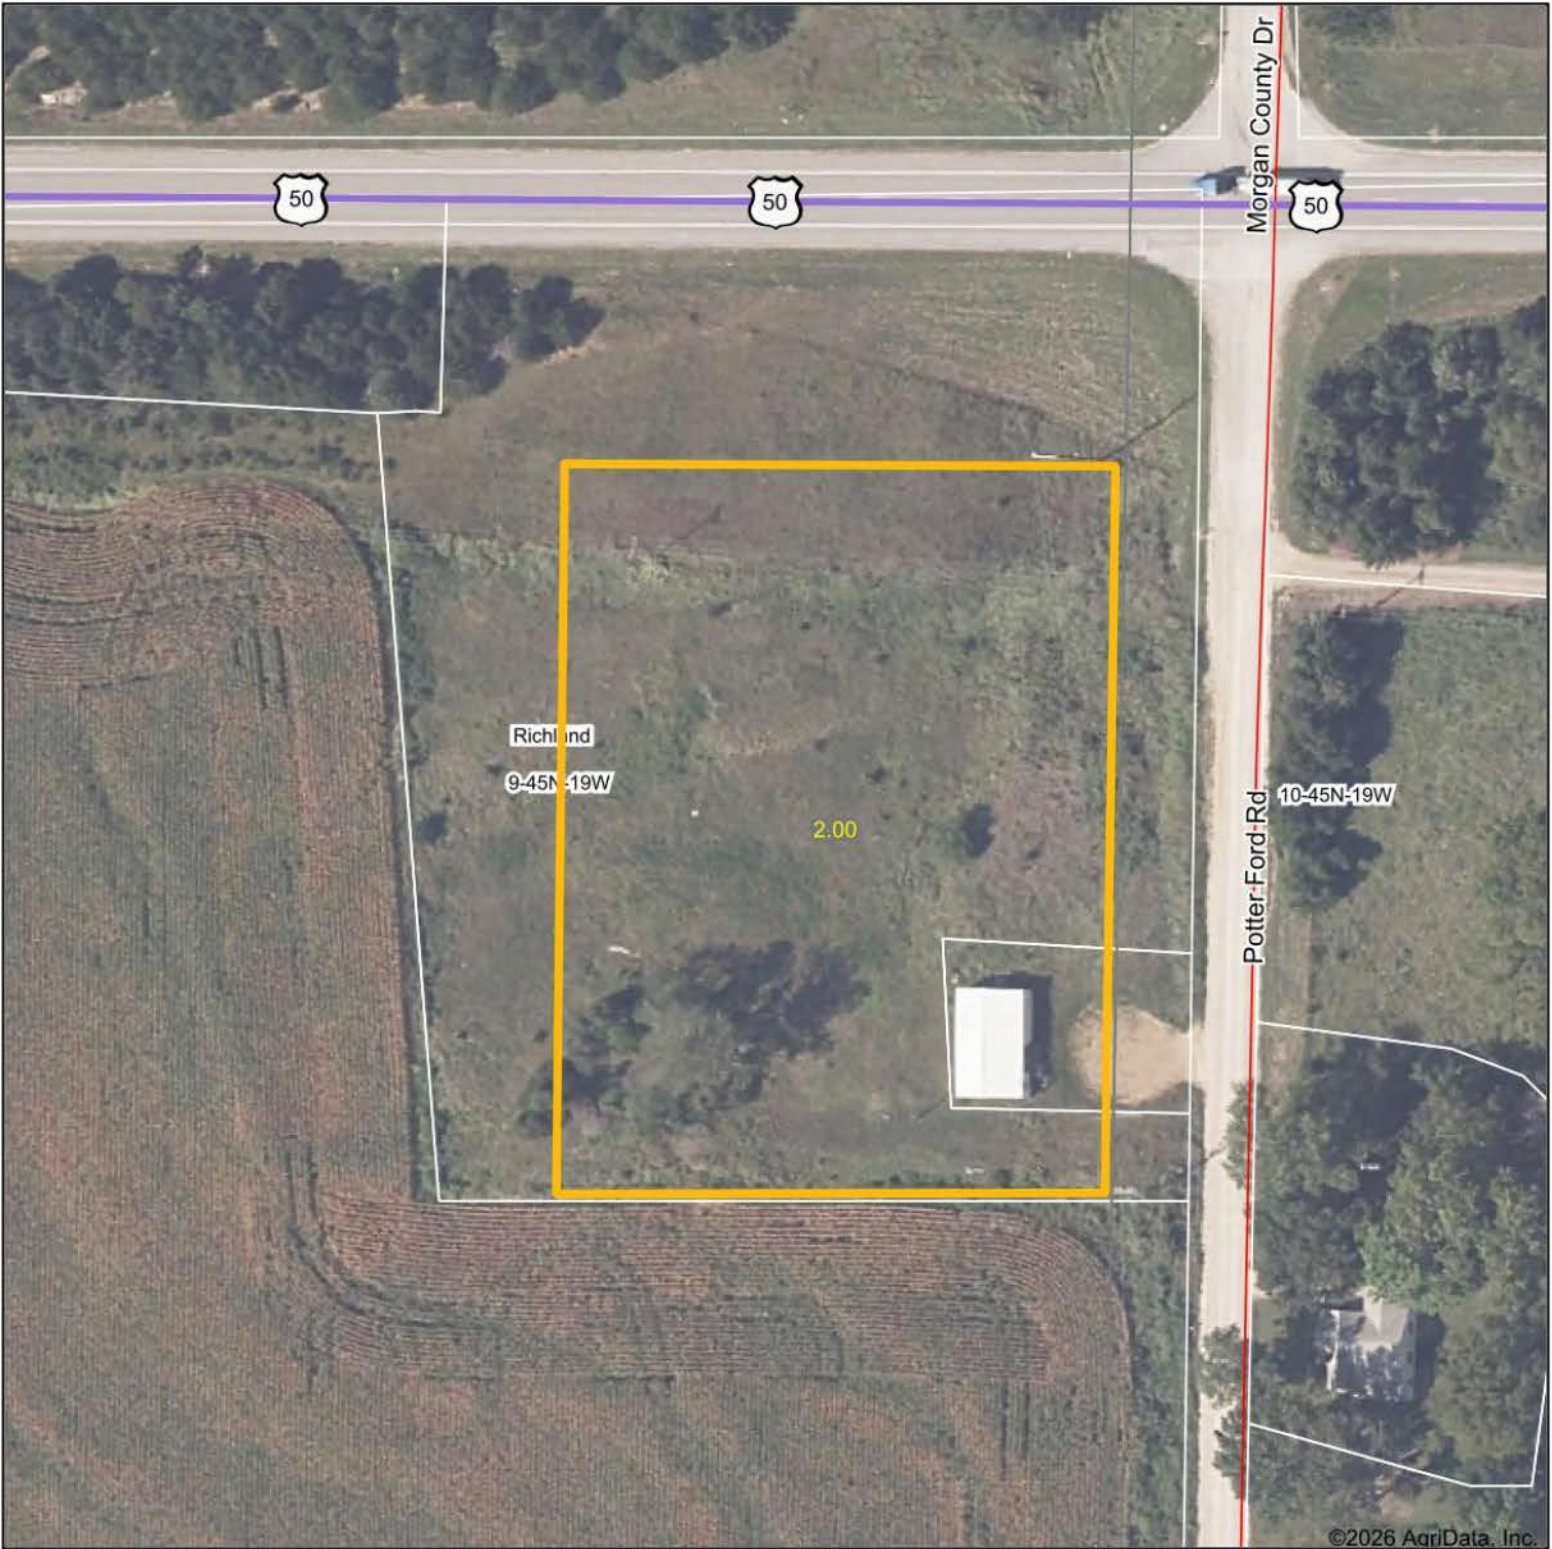

# Aerial Map

©2026 AgriData, Inc.

**BigIron**  
REALTY

Maps Provided By  
**surety**  
CUSTOMIZED ONLINE MAPPING  
© AgriData, Inc. 2025 www.AgriDataInc.com

Boundary Center: 38° 40' 55.52, -93° 0' 26.49

0ft 103ft 206ft

9-45N-19W  
Morgan County  
Missouri

3/5/2026

Field borders provided by Farm Service Agency as of 5/21/2008.