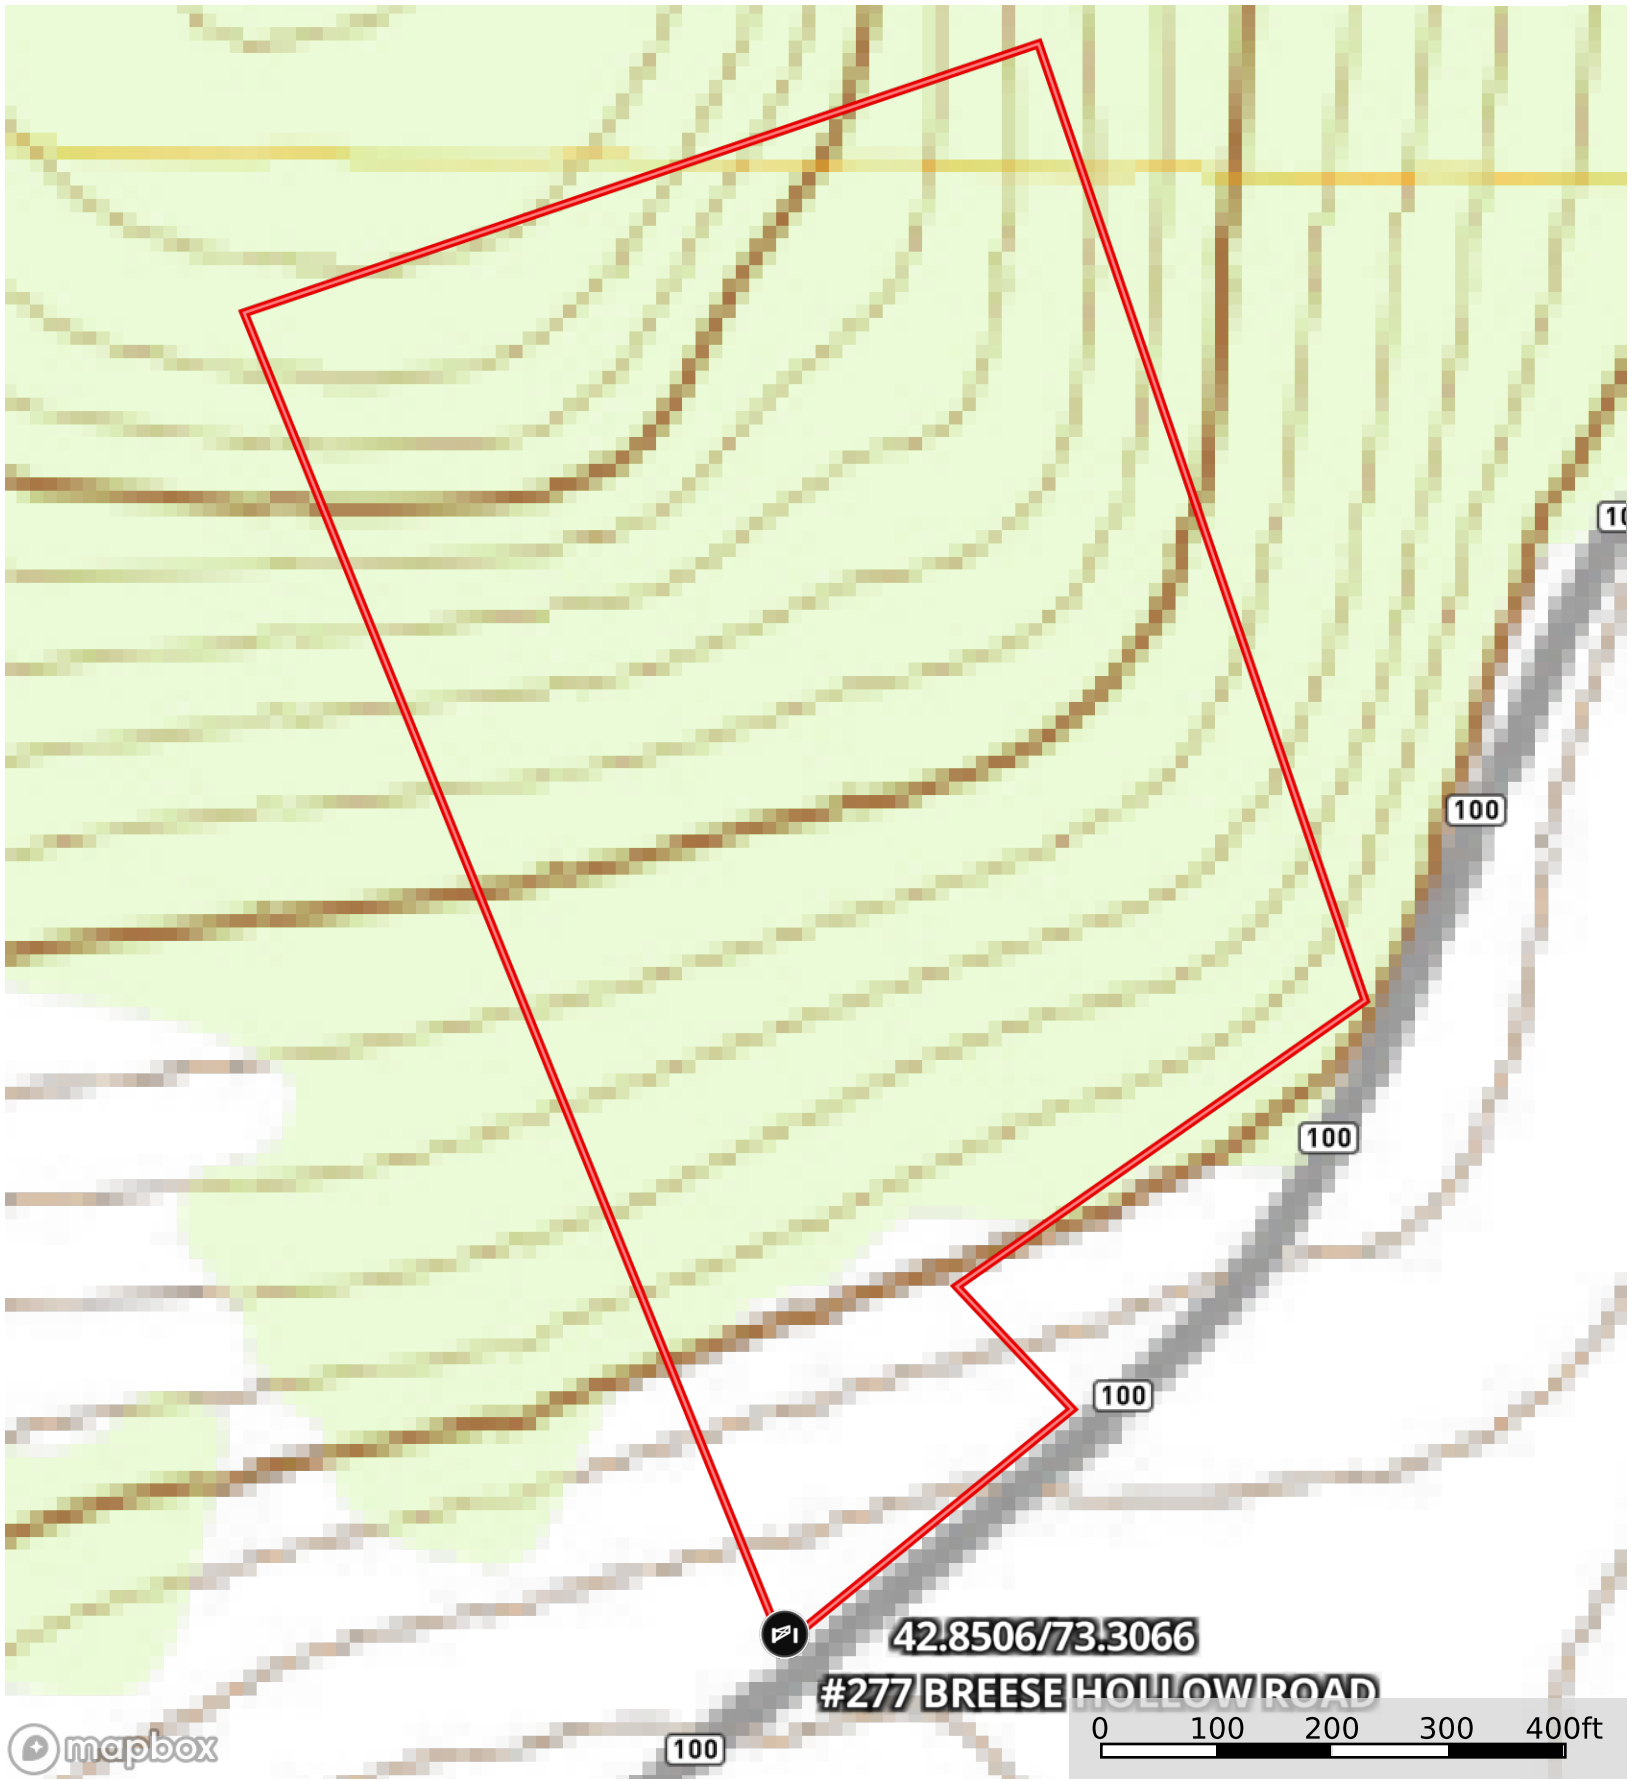

Brundige
Rensselaer County, New York, 16.64 AC +/-

mapbox

Gate Boundary