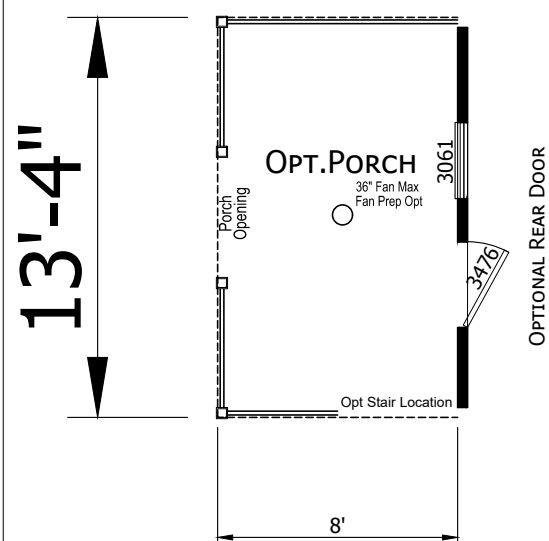

Note: Room Sizes Include Wall Dimensions And Are Not Indicative of True Net Dimensions

261-1435H11054
 261-RH1351A
 1 BEDROOM, 1 BATH
 13'-4" x 35'-0"
 467 Sq Ft

CHAMPION
 MANUFACTURED BEAUTIFULLY™
 755 W. BIG BEAVER ROAD, SUITE 1000 TROY, MI 48064
 PHONE: 248-614-8200

DAPIA SEAL

MODIFICATIONS	
1	UPDATED WINDOW IN BATHROOM
2/4/19	JENN

PROJECT:	261-RH1351A 13'4" x 35' 1 BD 1 BTH
DRAWN BY:	STAFF
DATE:	1/14/21
SCALE:	3/16" = 1'-0"

TITLE:	BLACKLINE
FILENAME:	RH1351A-NEW 1435H11054