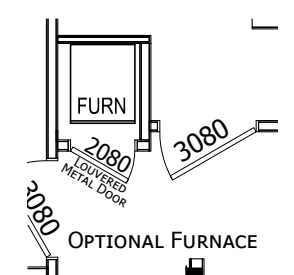

Note: Room Sizes Include Wall Dimensions And Are Not Indicative of True Net Dimensions

261-1435H11054
 261-RH1351A
 1 BEDROOM, 1 BATH
 13'-4" x 35'-0"
 467 Sq Ft

CHAMPION
 MANUFACTURED BEAUTIFULLY™
 755 W. BIG BEAVER ROAD, SUITE 1000 TROY, MI 48064
 PHONE: 248-614-8200

DAPIA SEAL

MODIFICATIONS	
1	UPDATED WINDOW IN BATHROOM
2/4/19	JENN

PROJECT:	261-RH1351A 13'4" x 35' 1 BD 1 BTH
DRAWN BY:	STAFF
DATE:	1/14/21
SCALE:	3/16" = 1'-0"

TITLE:	BLACKLINE
FILENAME:	RH1351A-NEW 1435H11054