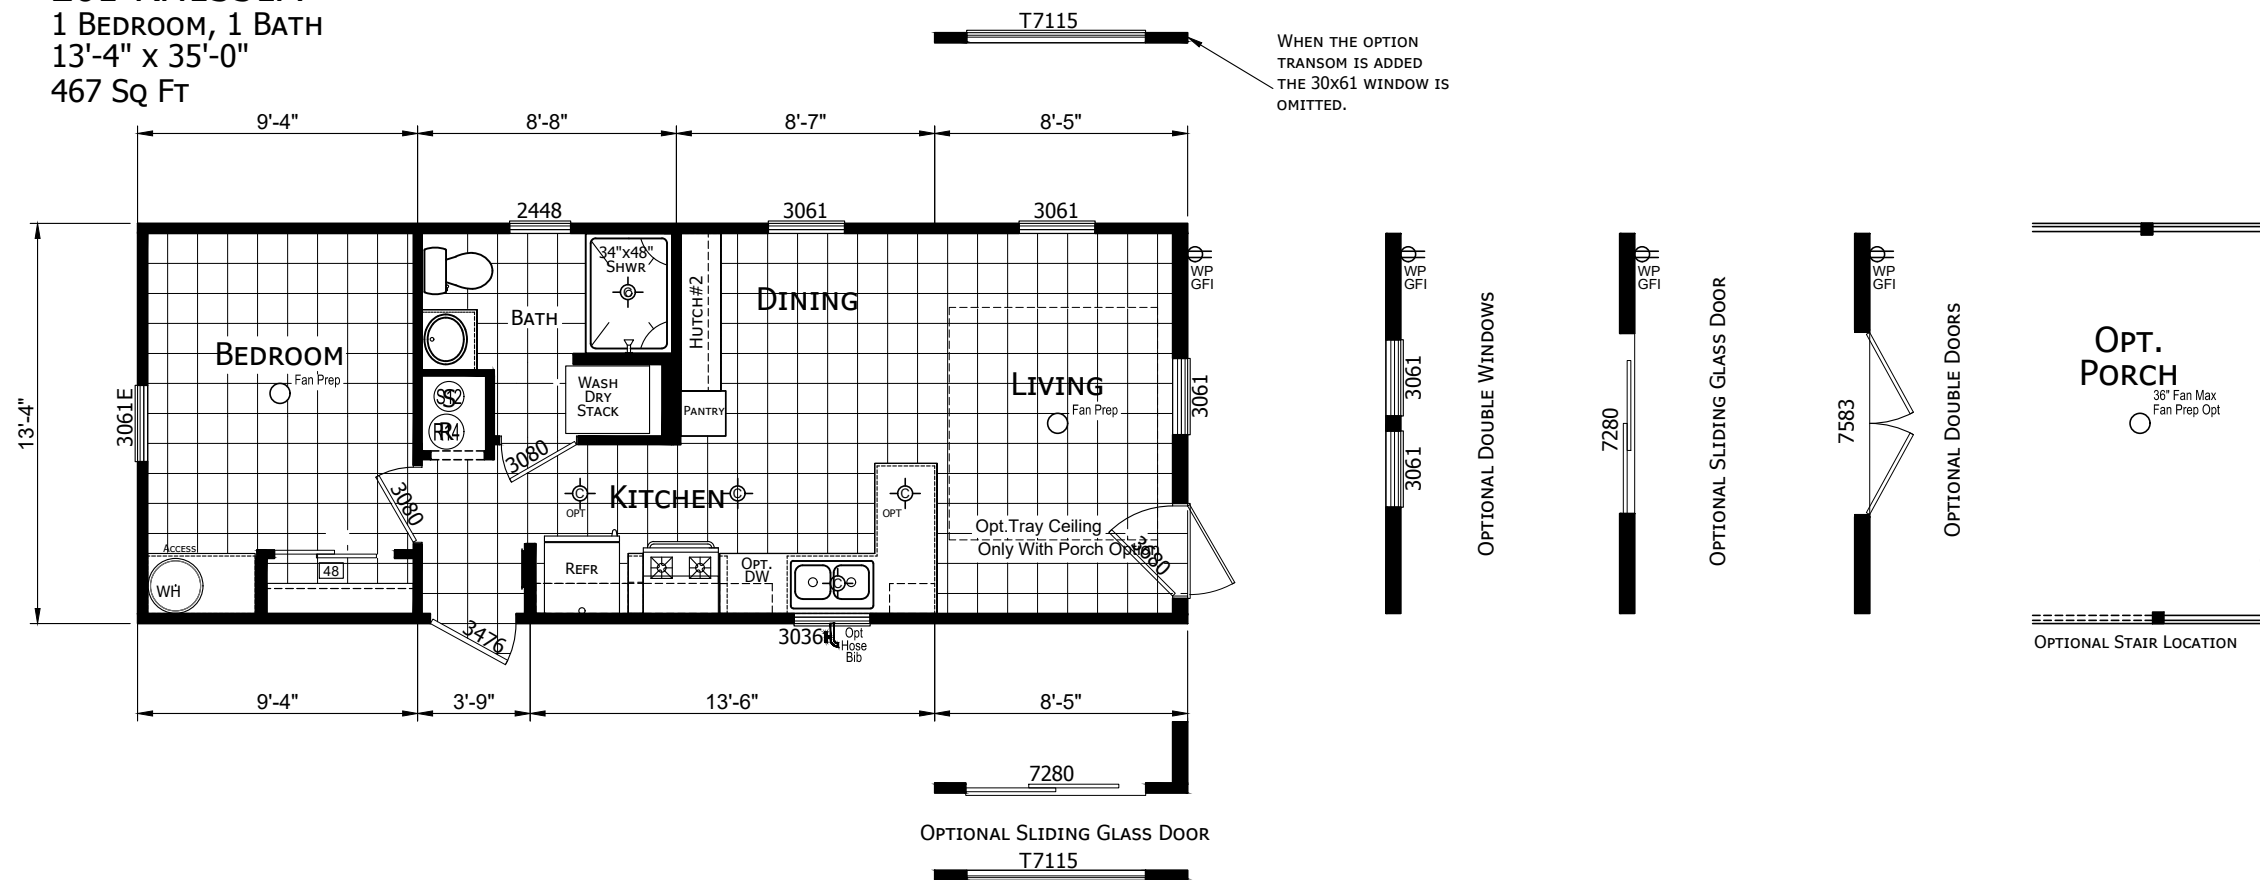

Note: Room Sizes Include Wall Dimensions And Are Not Indicative of True Net Dimensions

261-1435H11054
 261-RH1351A
 1 BEDROOM, 1 BATH
 13'-4" x 35'-0"
 467 Sq Ft

CHAMPION
 MANUFACTURED BEAUTIFULLY™
 755 W. BIG BEAVER ROAD, SUITE 1000 TROY, MI 48064
 PHONE: 248-614-8200

DAPIA SEAL

MODIFICATIONS	
1	UPDATED WINDOW IN BATHROOM
2/4/19	JENN

PROJECT:	261-RH1351A 13'4" x 35' 1 BD 1 BTH
DRAWN BY:	STAFF
DATE:	1/14/21
SCALE:	3/16" = 1'-0"

TITLE:	BLACKLINE
FILENAME:	RH1351A-NEW 1435H11054