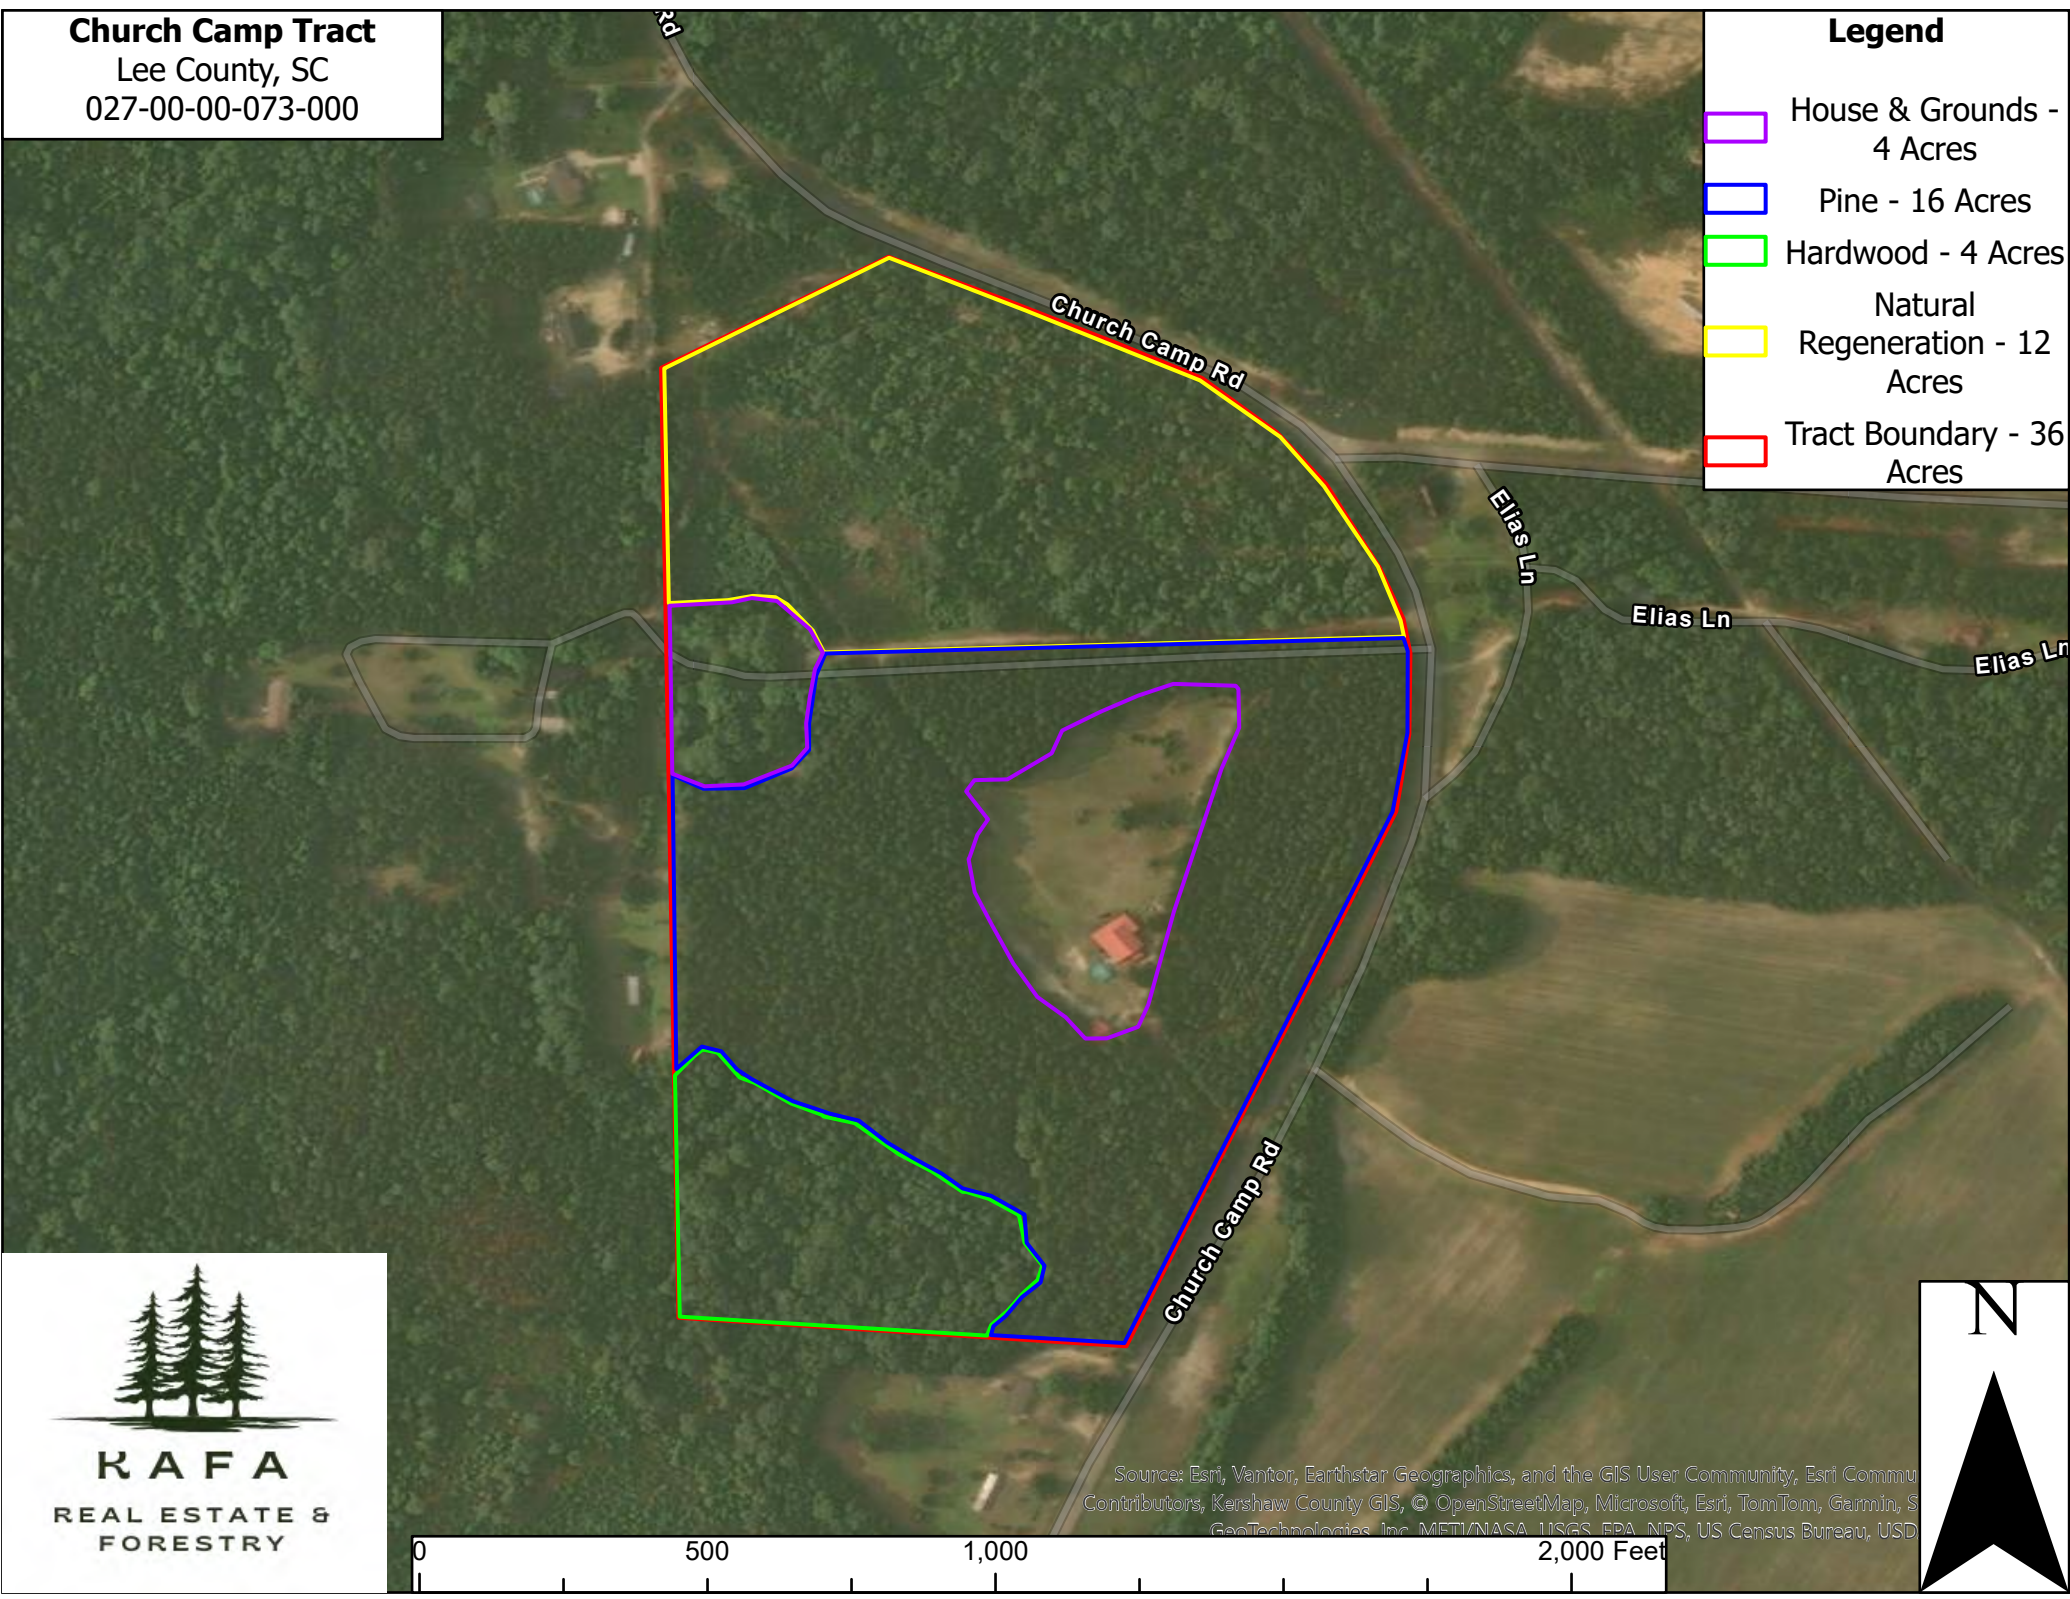

Church Camp Tract

Lee County, SC
027-00-00-073-000

Legend

- House & Grounds - 4 Acres
- Pine - 16 Acres
- Hardwood - 4 Acres
- Natural Regeneration - 12 Acres
- Tract Boundary - 36 Acres

Source: Esri, Vantor, Earthstar Geographics, and the GIS User Community, Esri Commu Contributors, Kershaw County GIS, © OpenStreetMap, Microsoft, Esri, TomTom, Garmin, S GeoTechnologies, Inc. METI/NASA, USGS, EPA, NPS, US Census Bureau, USD