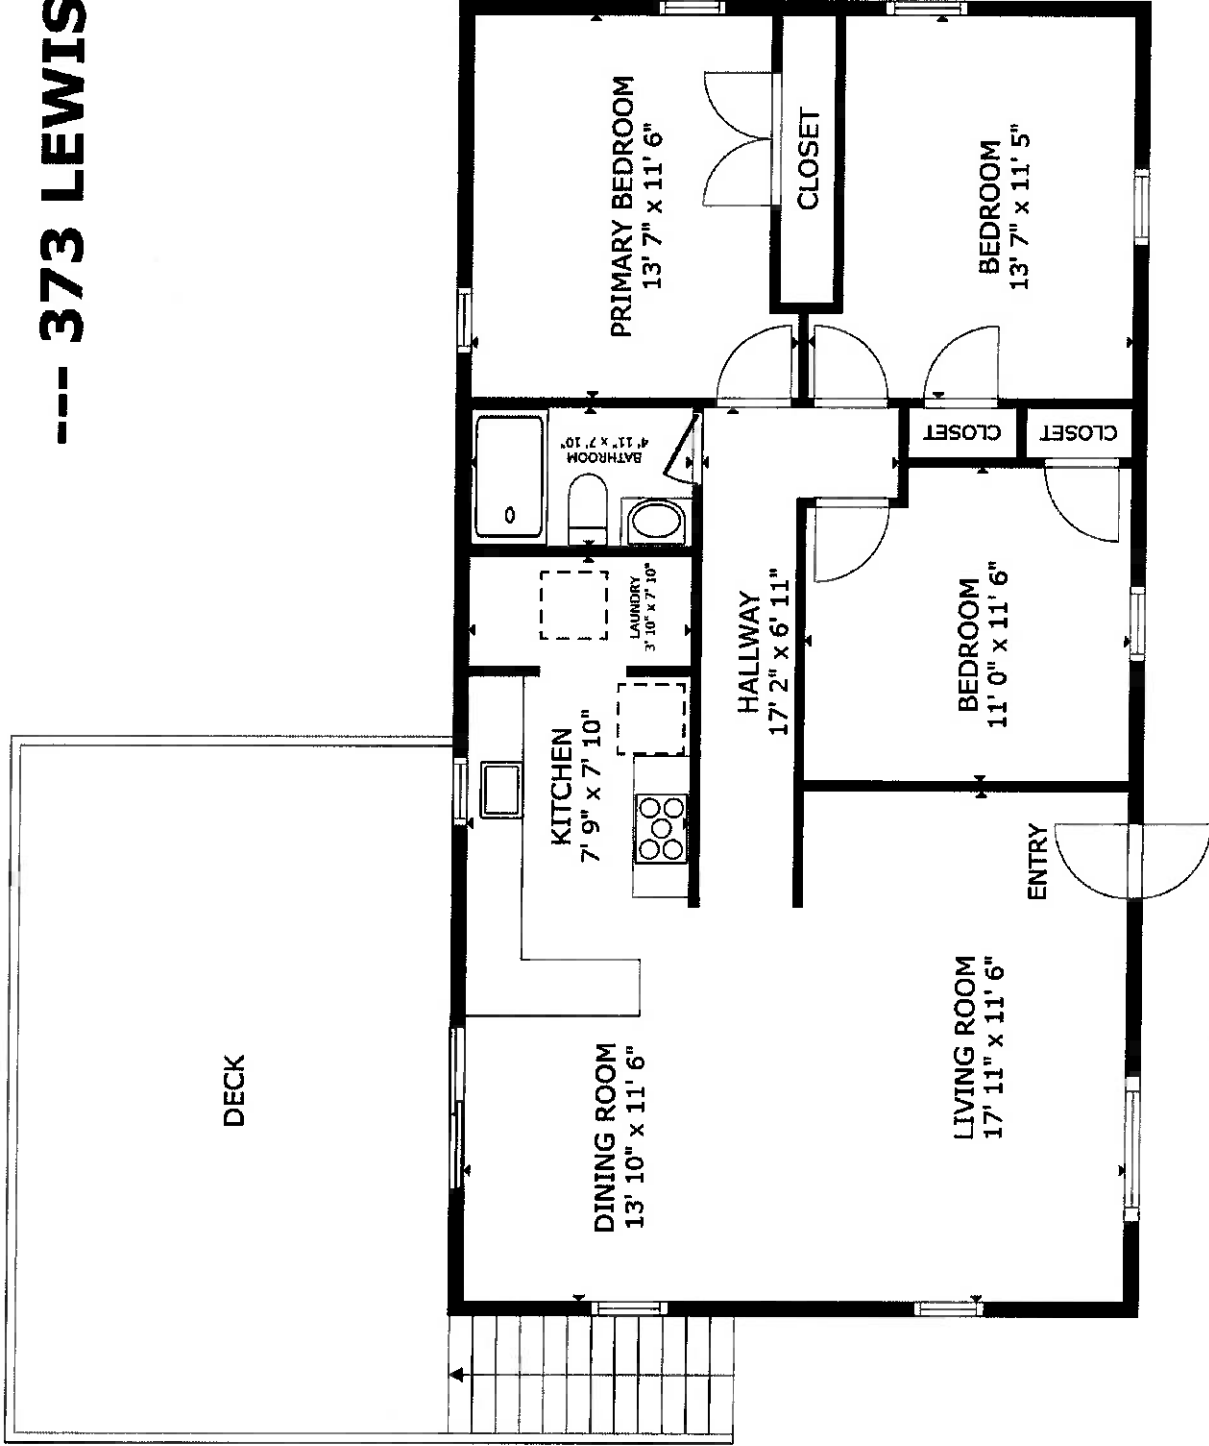

----- 373 LEWIS RD -----

**TOTAL APPROXIMATE FLOOR AREA : 1,054 SQ.FT.**