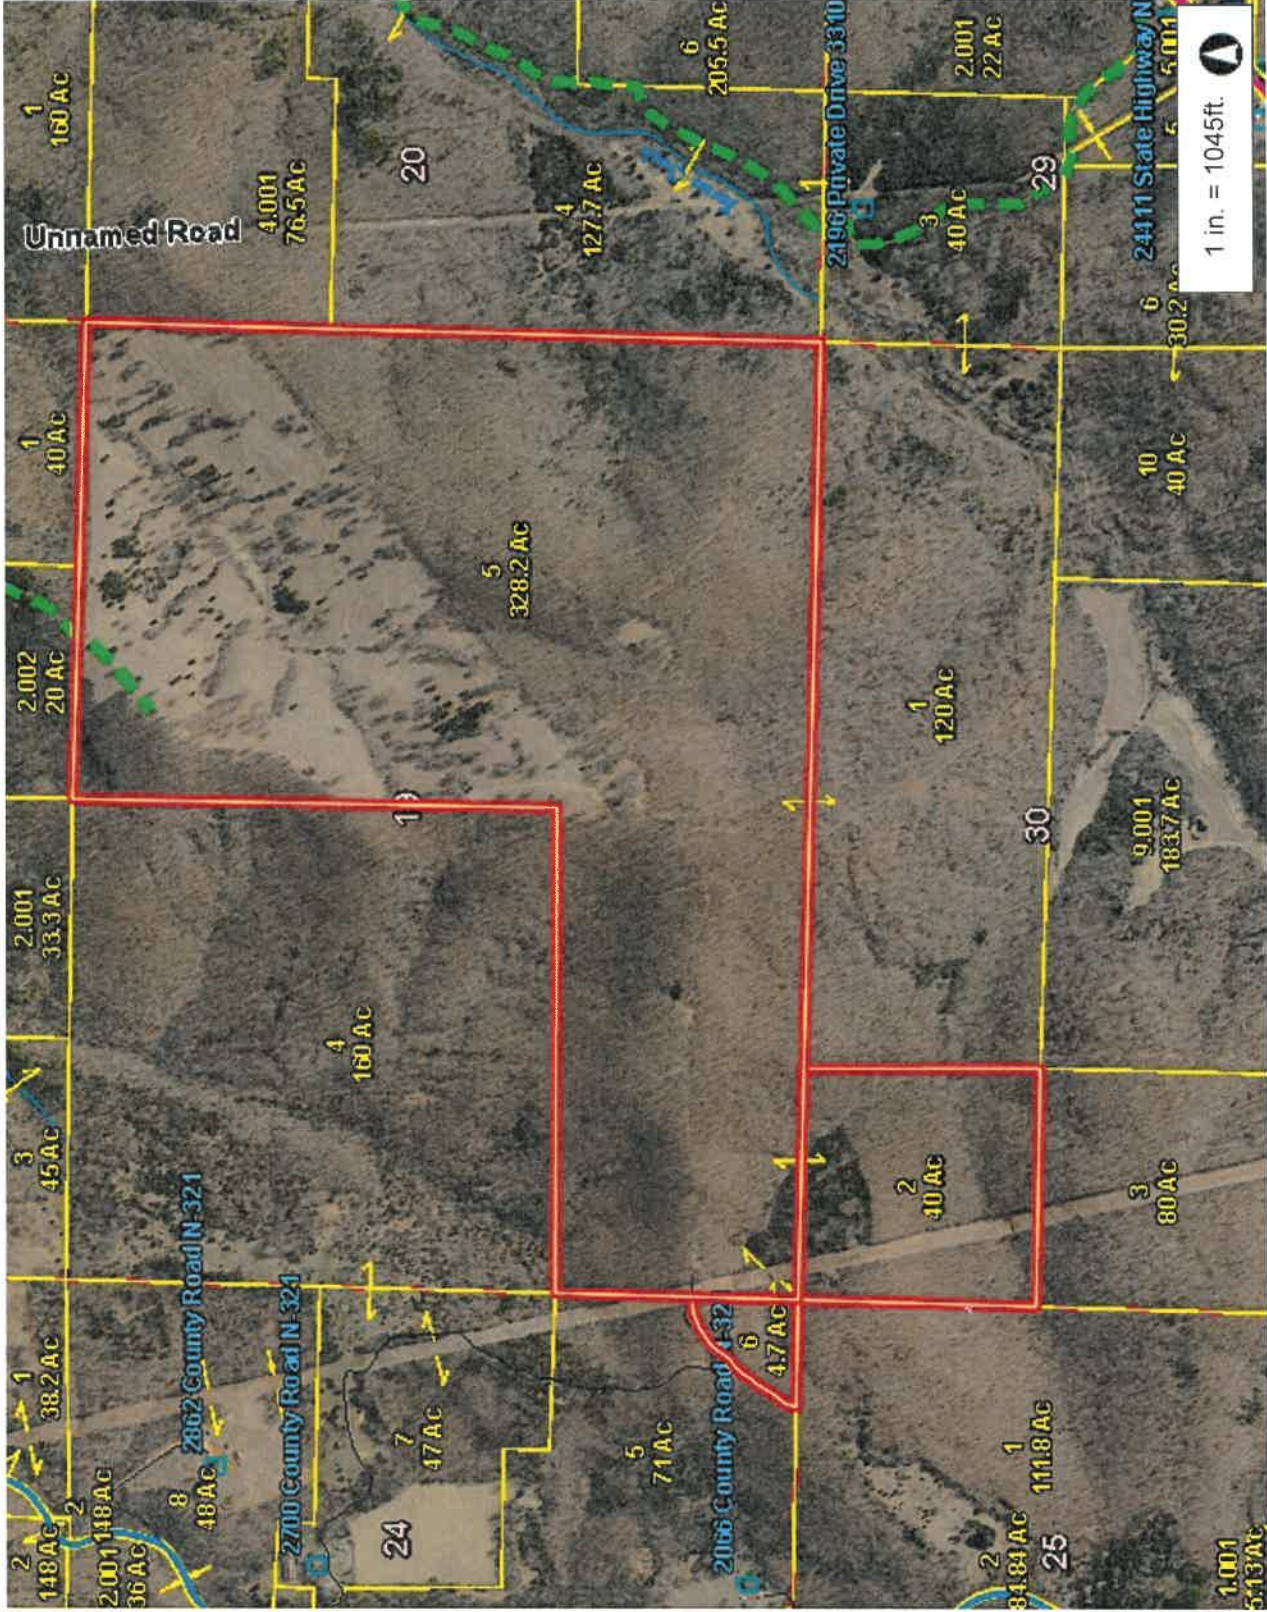

Douglas County, MO

Legend

- Address Point
- Private Roads
- Road Centerline
- Other
- Forest Road
- State Numbered Highway
- State Lettered Highway
- County Road
- MODOT Road
- Forest System Road
- Parcel
- Parcel Number/Acres
- Symbol
- Stream
- Water Boundary
- City Limit
- Section
- County Boundary
- Adjacent County

Notes

This Cadastral Map is for informational purposes only. It does not purport to represent a property boundary survey of the parcels shown and shall not be used for conveyances or the establishment of property boundaries.

THIS MAP IS NOT TO BE USED FOR NAVIGATION

Scale: 1 in. = 1045ft.

Scale Bar: 0, 1,044.58, 2,089.2 Feet