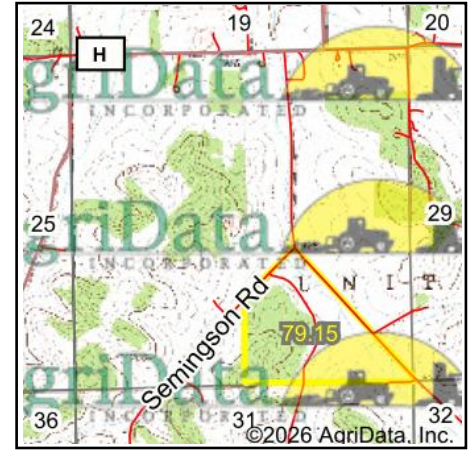

Wetlands Map

State: Wisconsin
Location: 30-24N-8W
County: Trempealeau
Township: Unity
Date: 5/4/2026

Maps Provided By:

CUSTOMIZED ONLINE MAPPING
 © AgriData, Inc. 2025 www.AgriDataInc.com

Classification Code	Type	Acres
PEM1A	Freshwater Emergent Wetland	25.43
PFO1/SS1F	Freshwater Forested/Shrub Wetland	3.48
PSS1/EM1A	Freshwater Forested/Shrub Wetland	2.72
Pf	Other	0.06
Total Acres		31.69