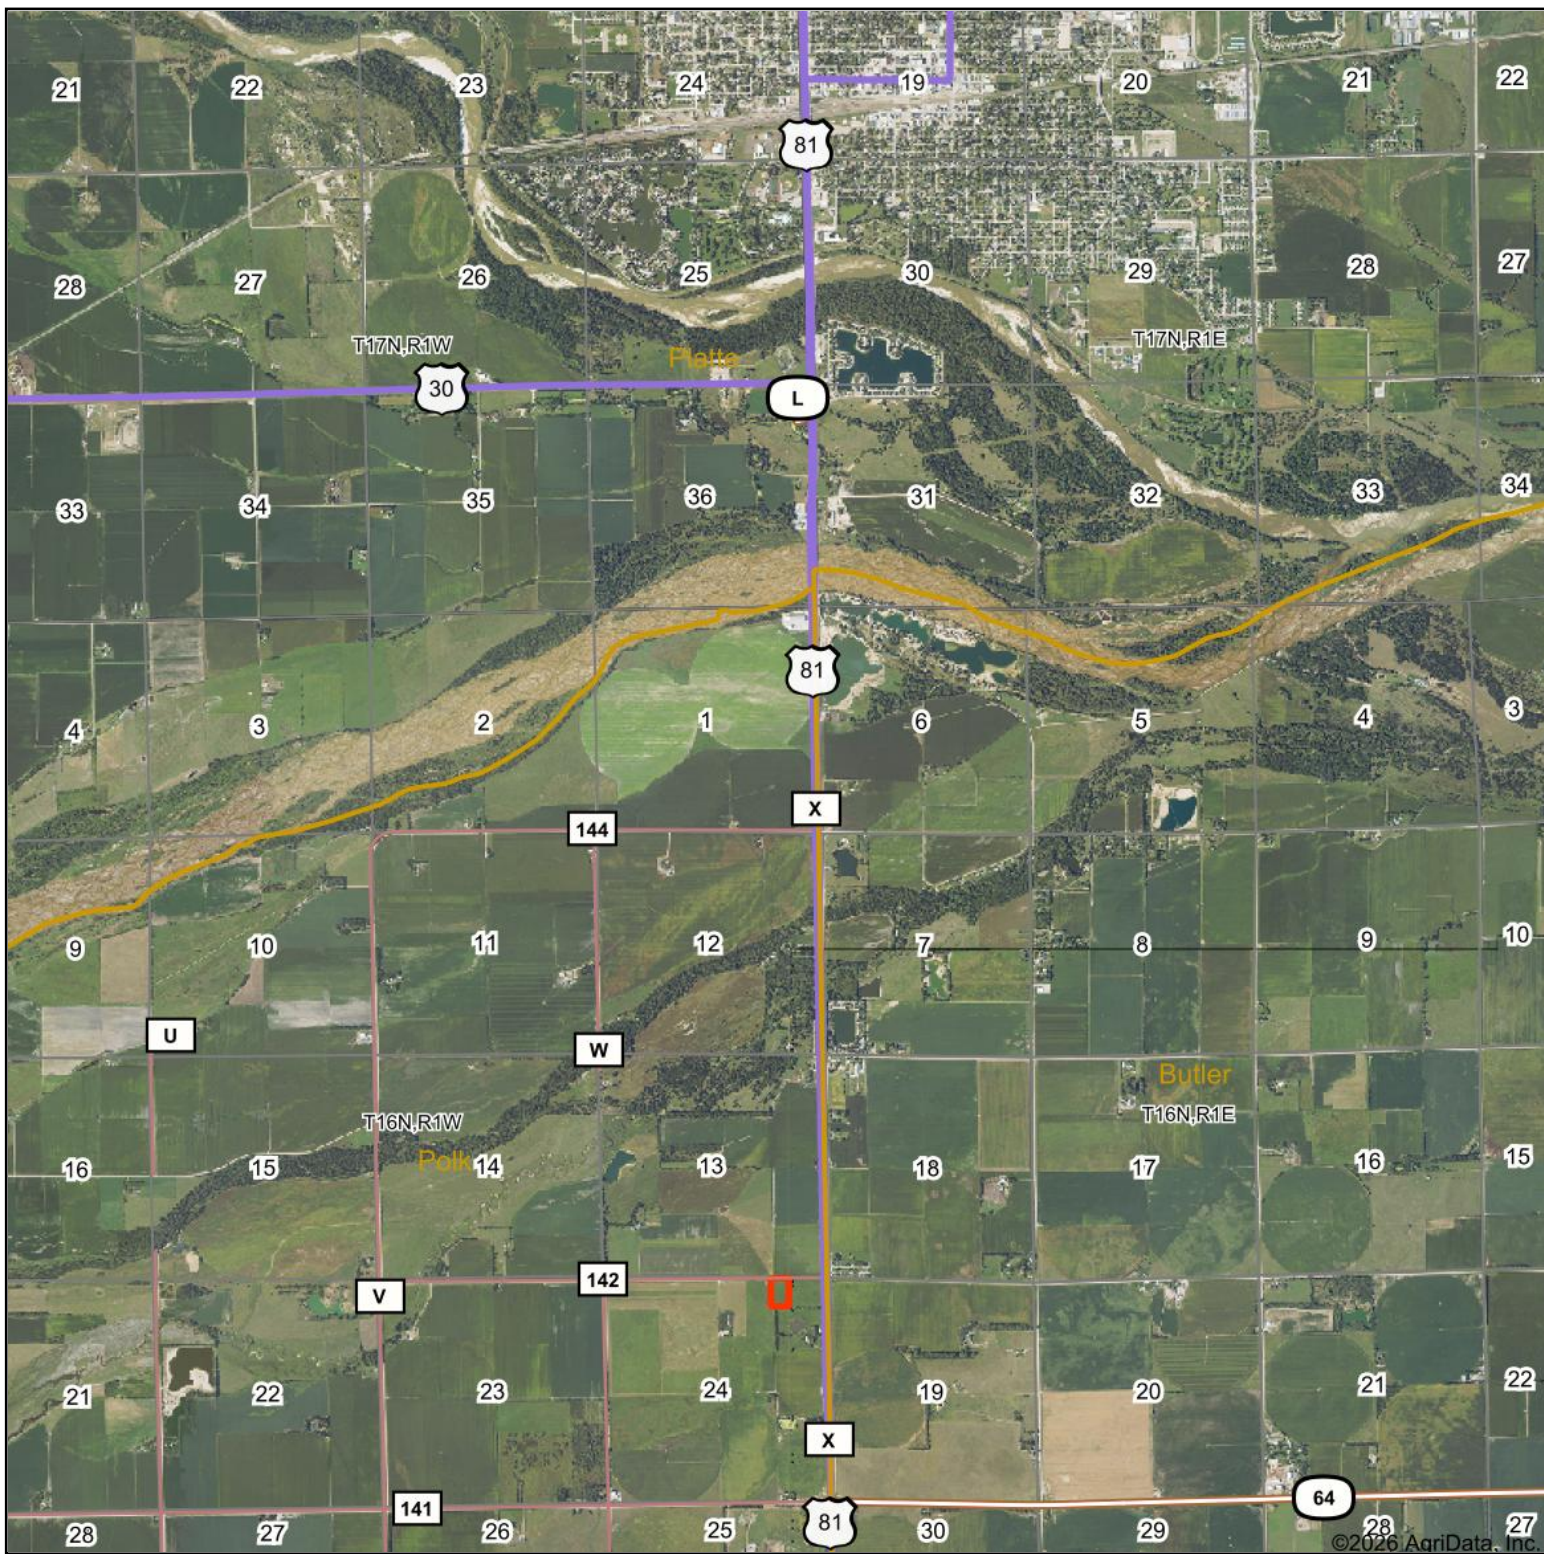

Aerial Map

Boundary Center: 41° 21' 2.86, -97° 22' 20.19

24-16N-1W
Polk County
Nebraska

Maps Provided By:
surety
CUSTOMIZED ONLINE MAPPING
© AgriData, Inc. 2025 www.AgriDataInc.com

4/23/2026