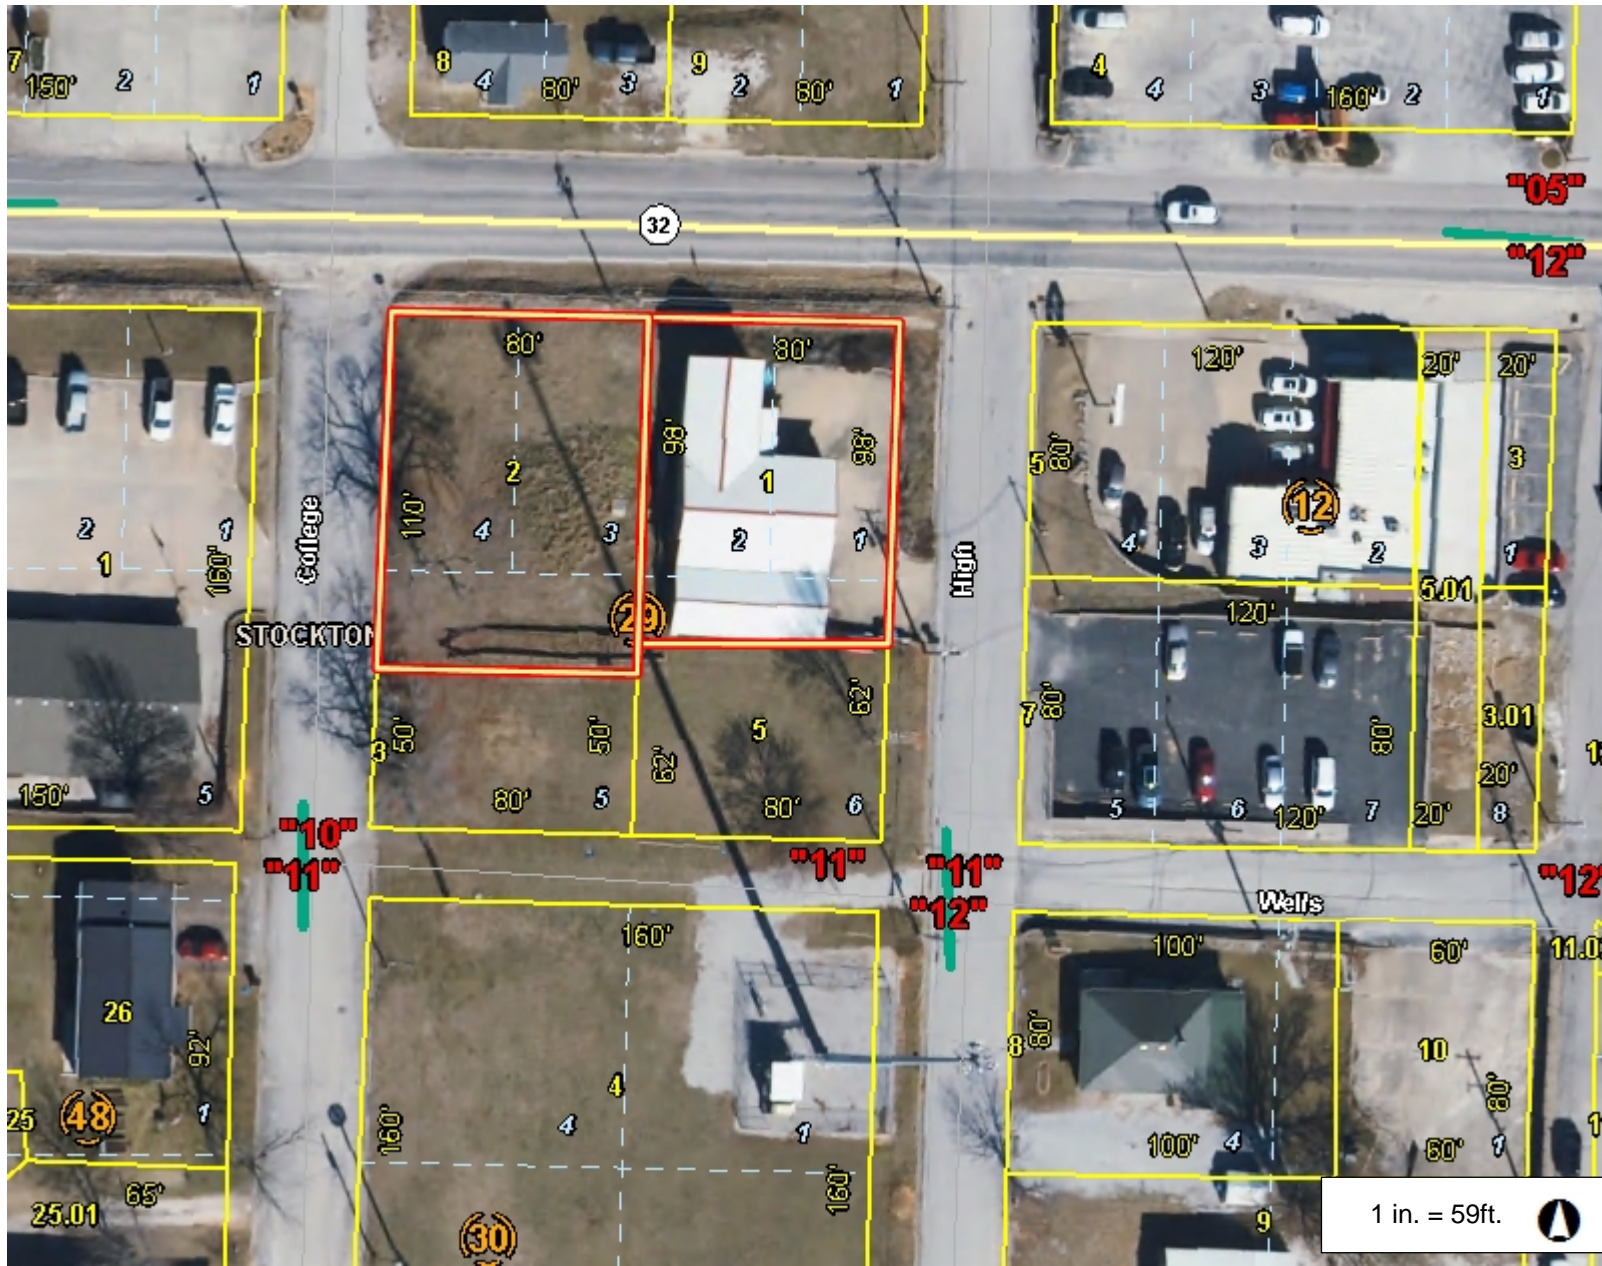

Cedar County, MO

Legend

- US Highway
- State Numbered Highway
- State Lettered Highway
- <all other values>
- Parcel
- Parcel Number/Acres
- Corporate Limit Line
- Dimensions
- Cultural Features Text
- Miscellaneous Text
- Land Hooks
- Lot Number
- Lot Lines
- Block Number
- Subdivision
- County Boundary

Notes

This Cadastral Map is for informational purposes only. It does not purport to represent a property boundary survey of the parcels shown and shall not be used for conveyances or the establishment of property boundaries.

THIS MAP IS NOT TO BE USED FOR NAVIGATION

1 in. = 59ft.