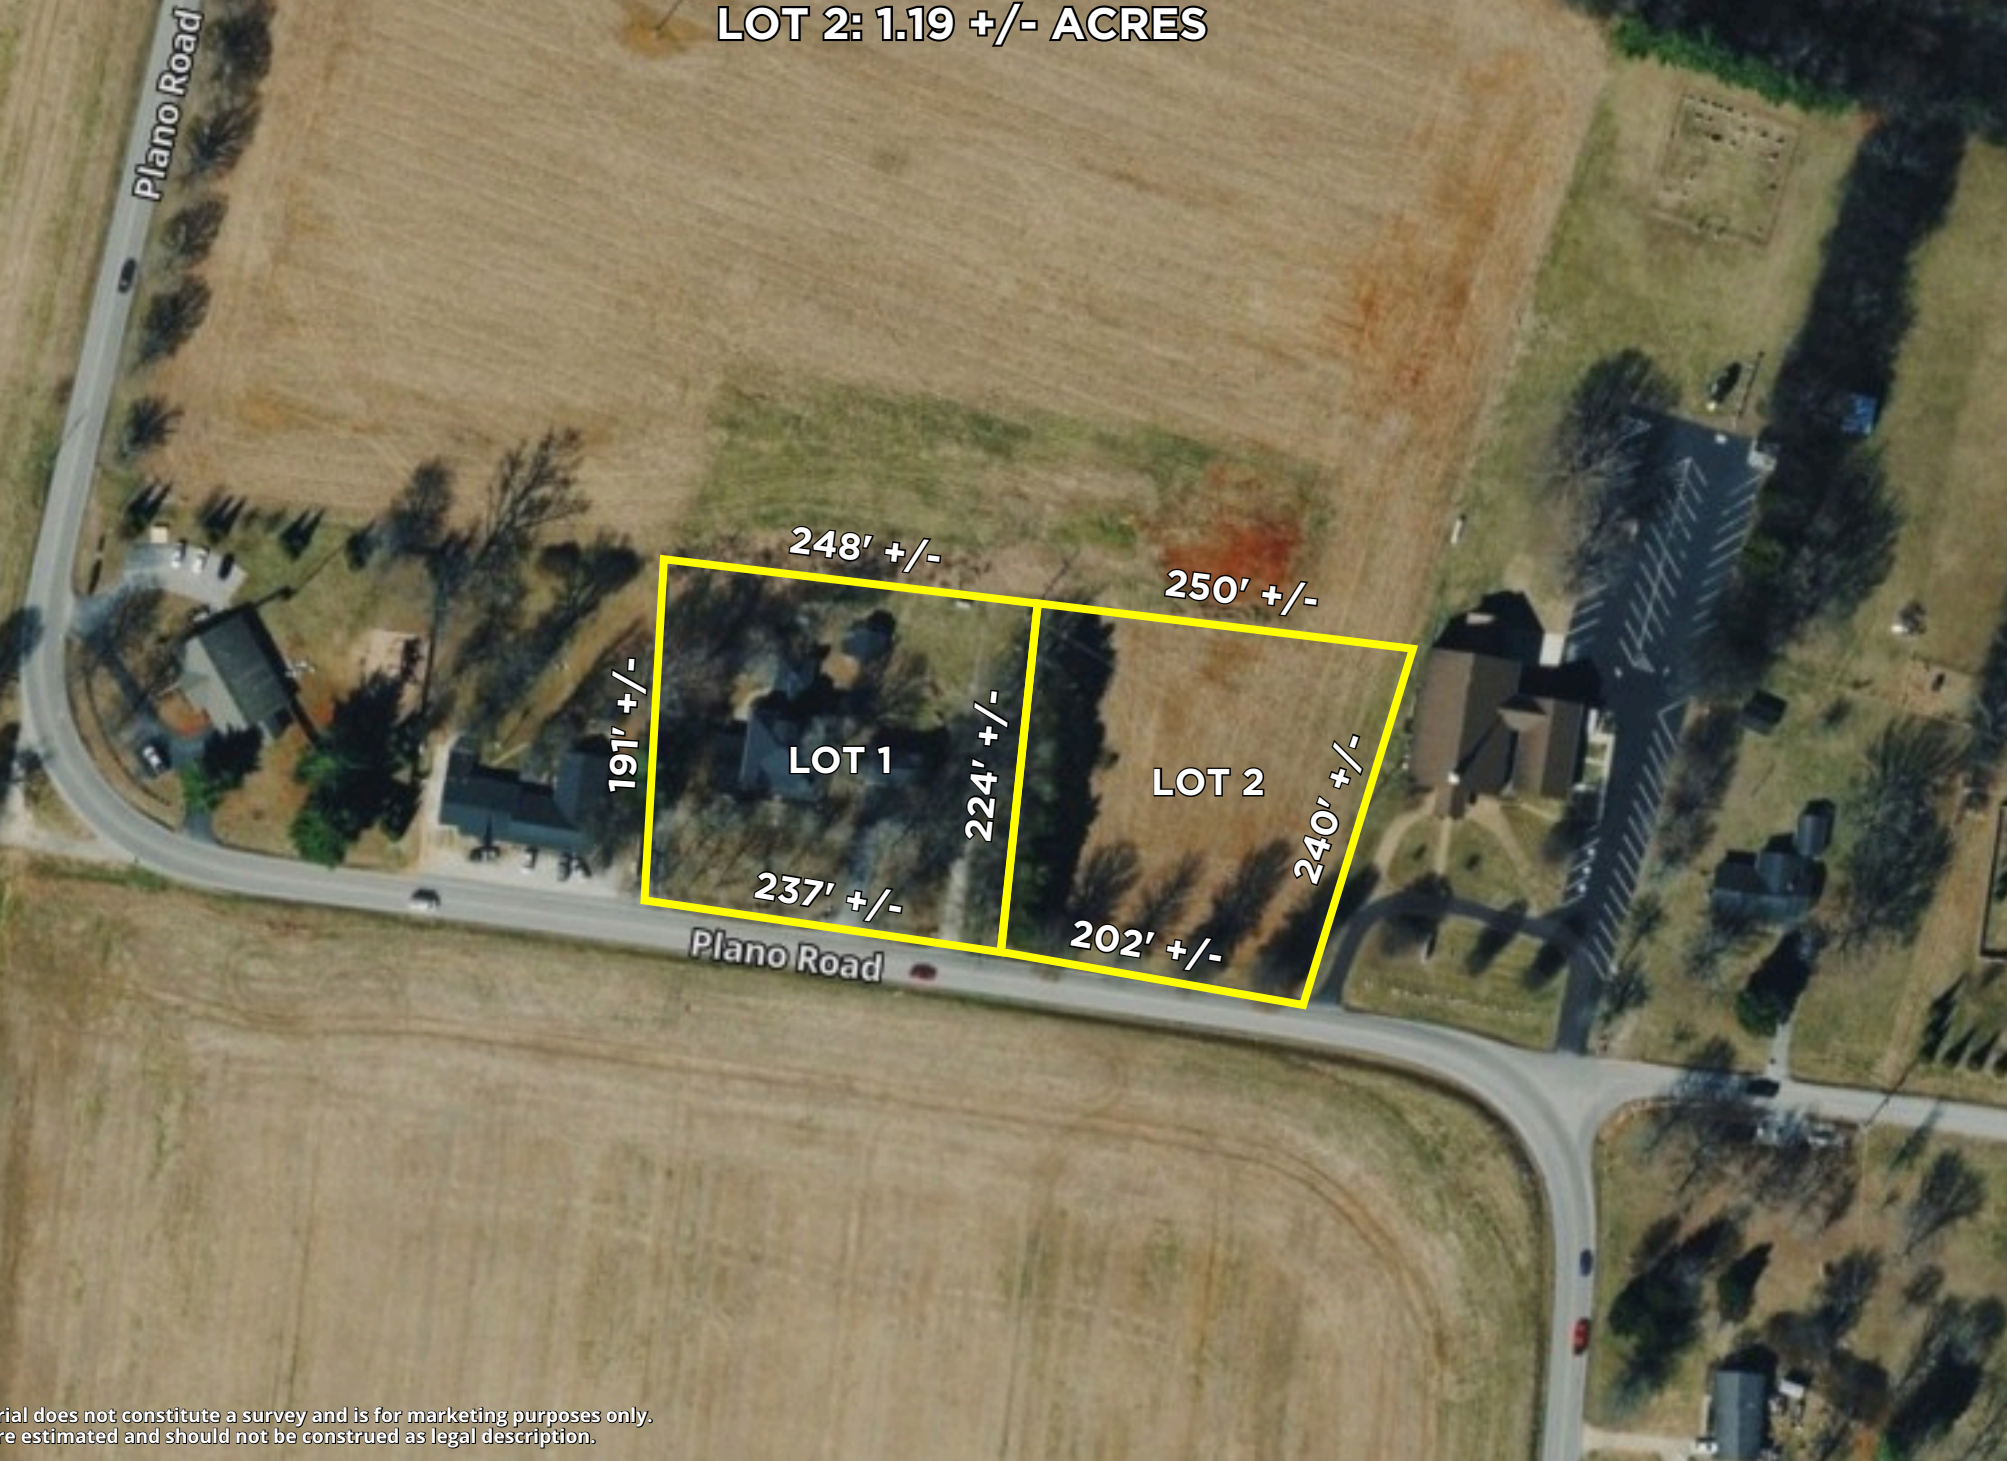

1800 PLANO ROAD • BOWLING GREEN • KY

LOT 1: 1.23 +/- ACRES, HOUSE, GARAGE W/ APARTMENT, GROUNDSKEEPER HOUSE

LOT 2: 1.19 +/- ACRES

Plano Road

Plano Road

191' +/-

248' +/-

250' +/-

LOT 1

LOT 2

224' +/-

240' +/-

237' +/-

202' +/-

This aerial does not constitute a survey and is for marketing purposes only. Lines are estimated and should not be construed as legal description.