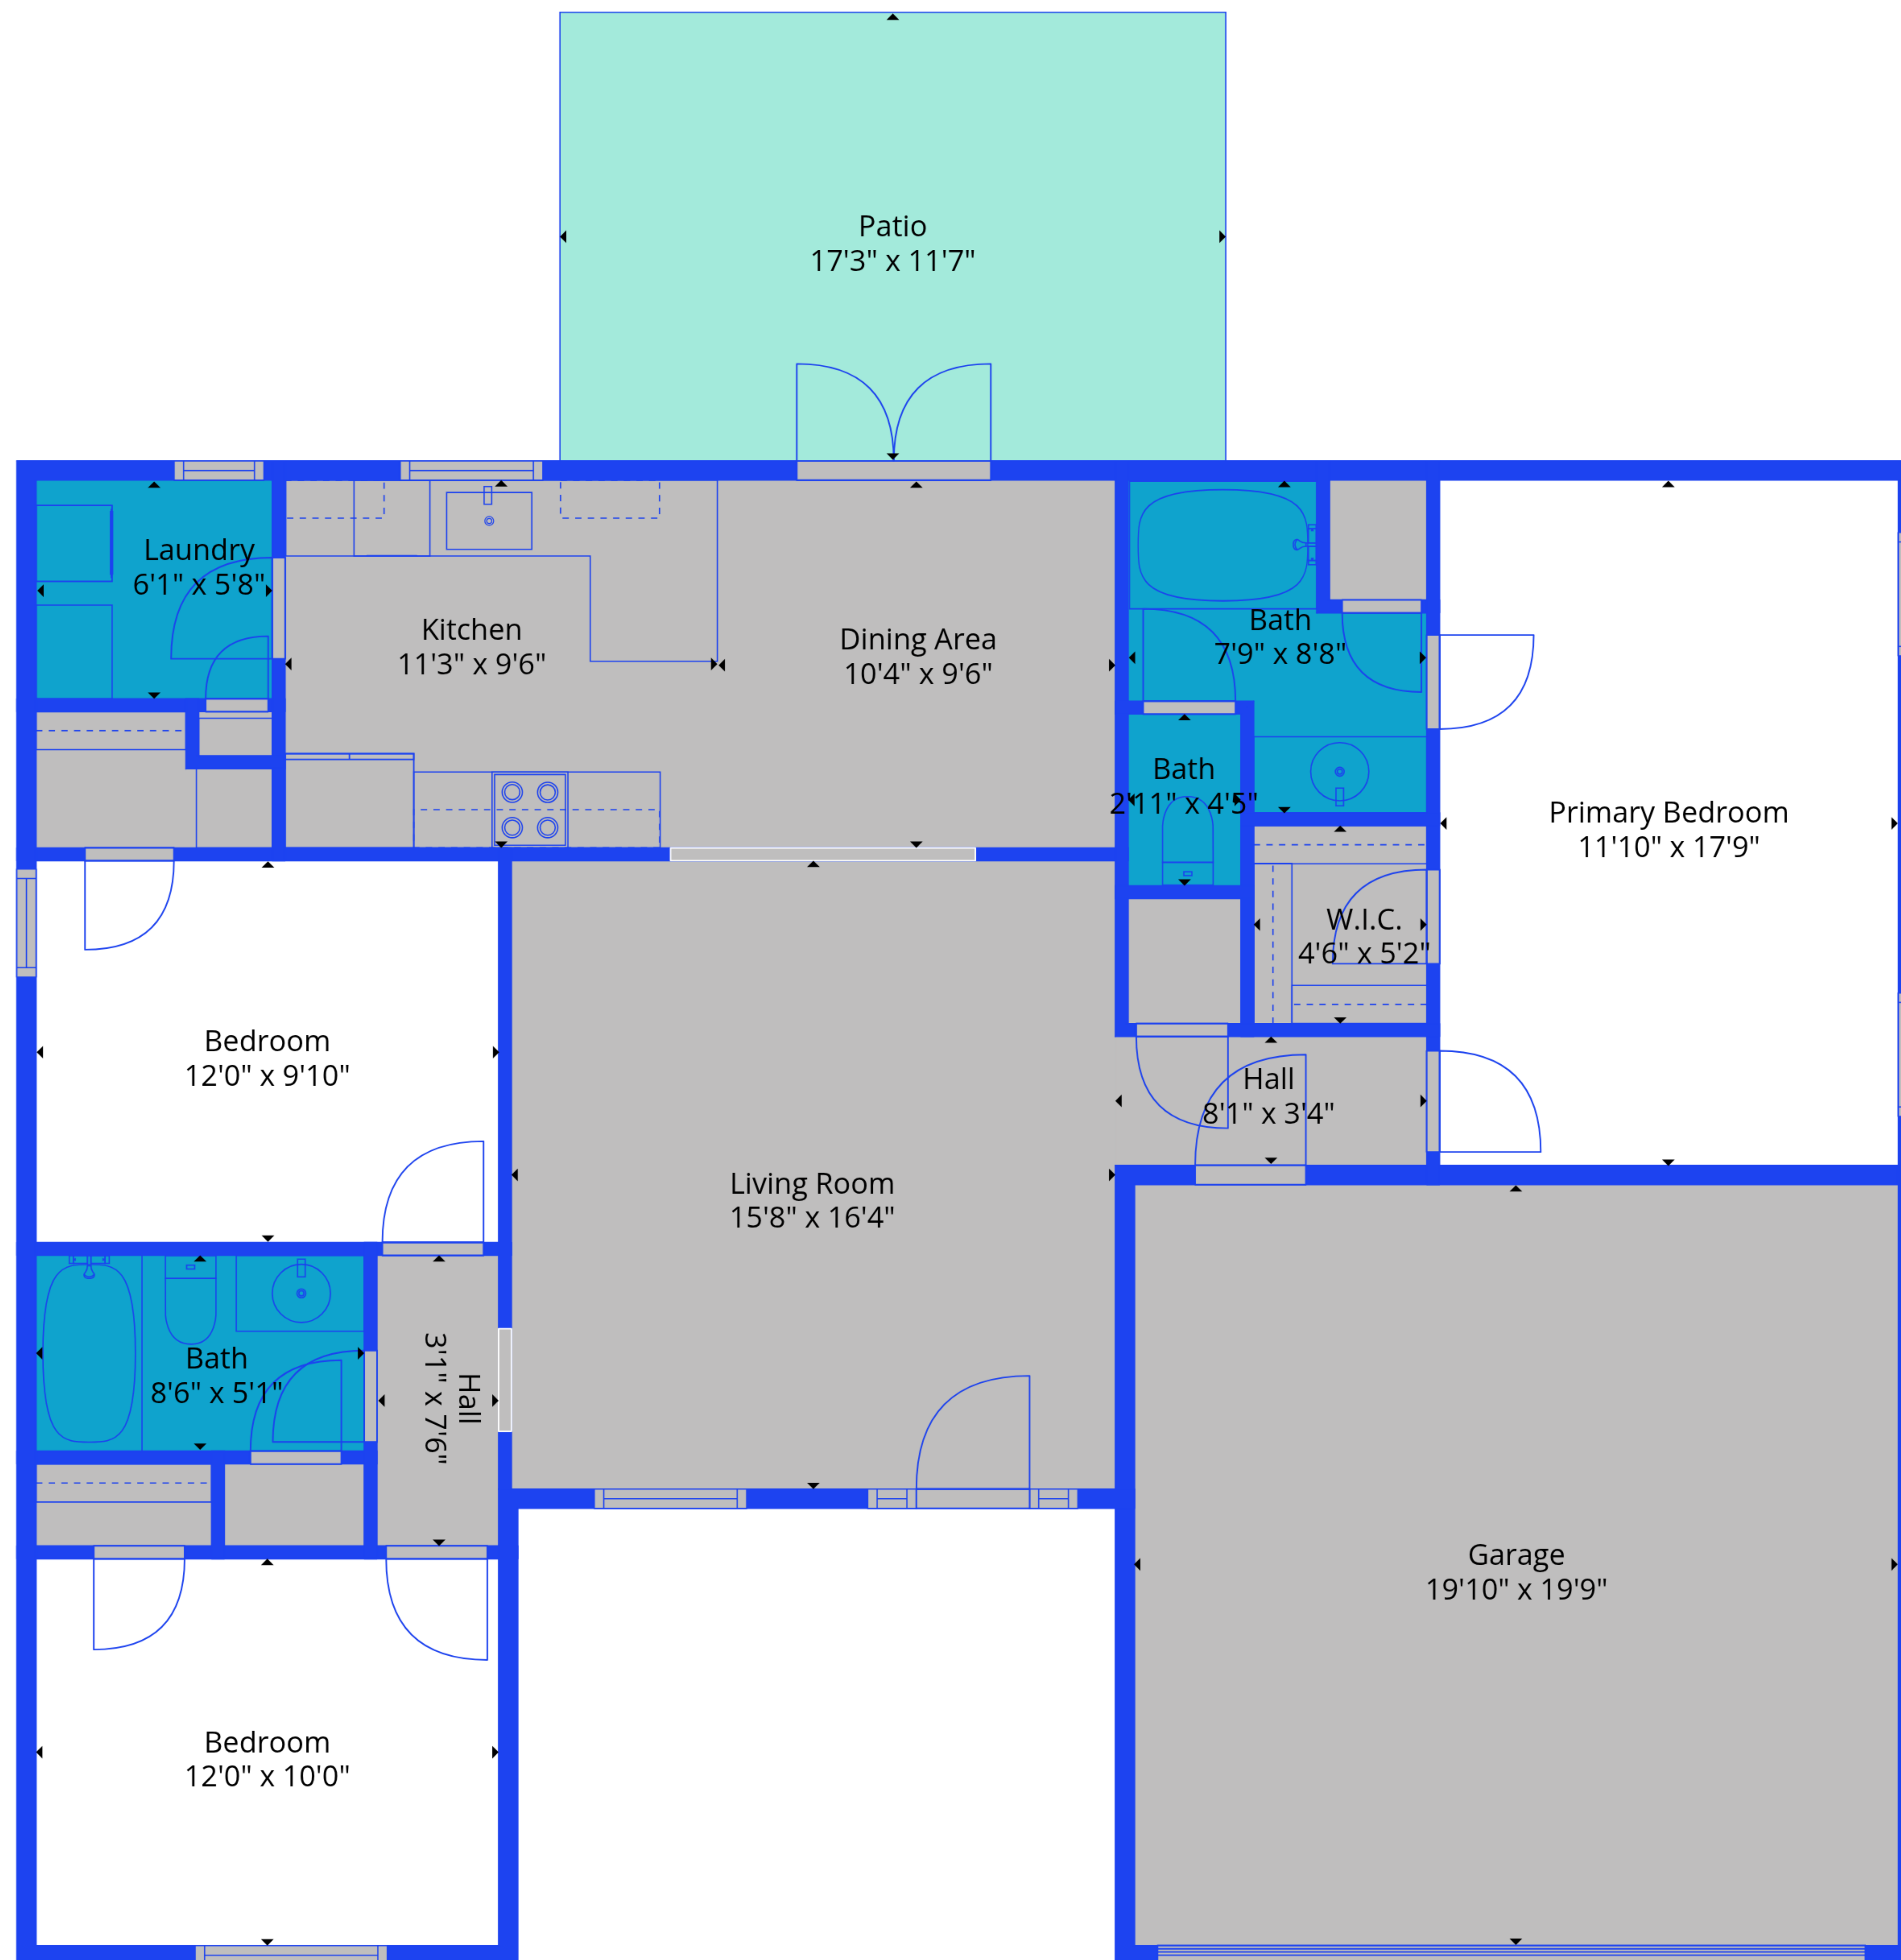

TOTAL: 1627 sq. ft
 1st floor: 1627 sq. ft
 EXCLUDED AREAS: PATIO: 201 sq. ft, WALLS: 114 sq. ft

TOTAL: 1627 sq. ft
 1st floor: 1627 sq. ft
 EXCLUDED AREAS: PATIO: 201 sq. ft, WALLS: 114 sq. ft