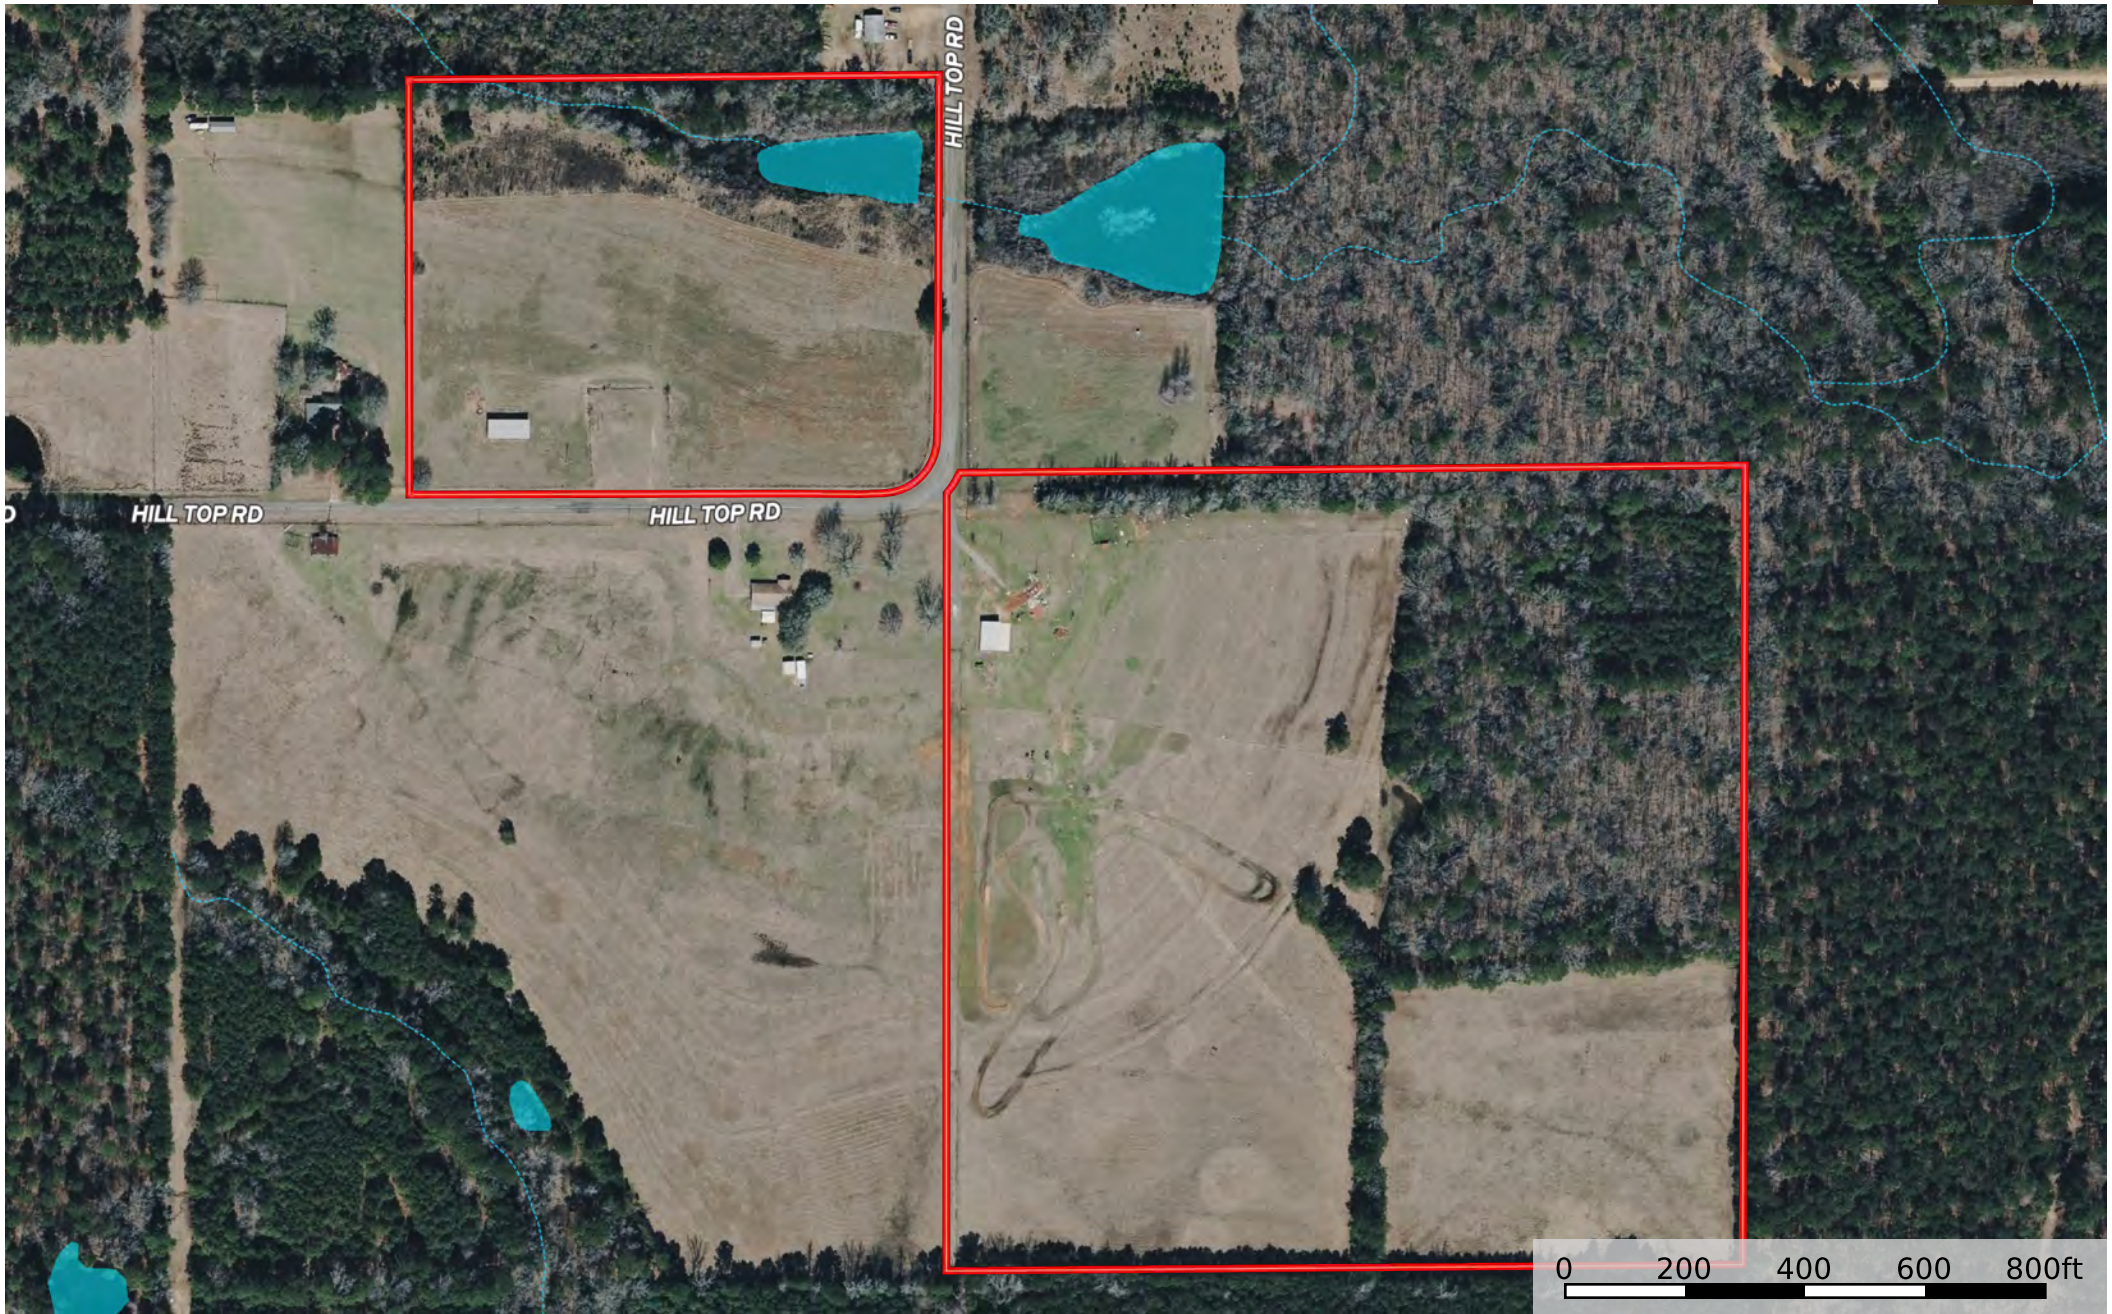

# 54 +/- ac - Hill Top Rd - Webster Parish, LA

Louisiana, AC +/-

- Boundary
- Stream, Intermittent
- River/Creek
- Water Body