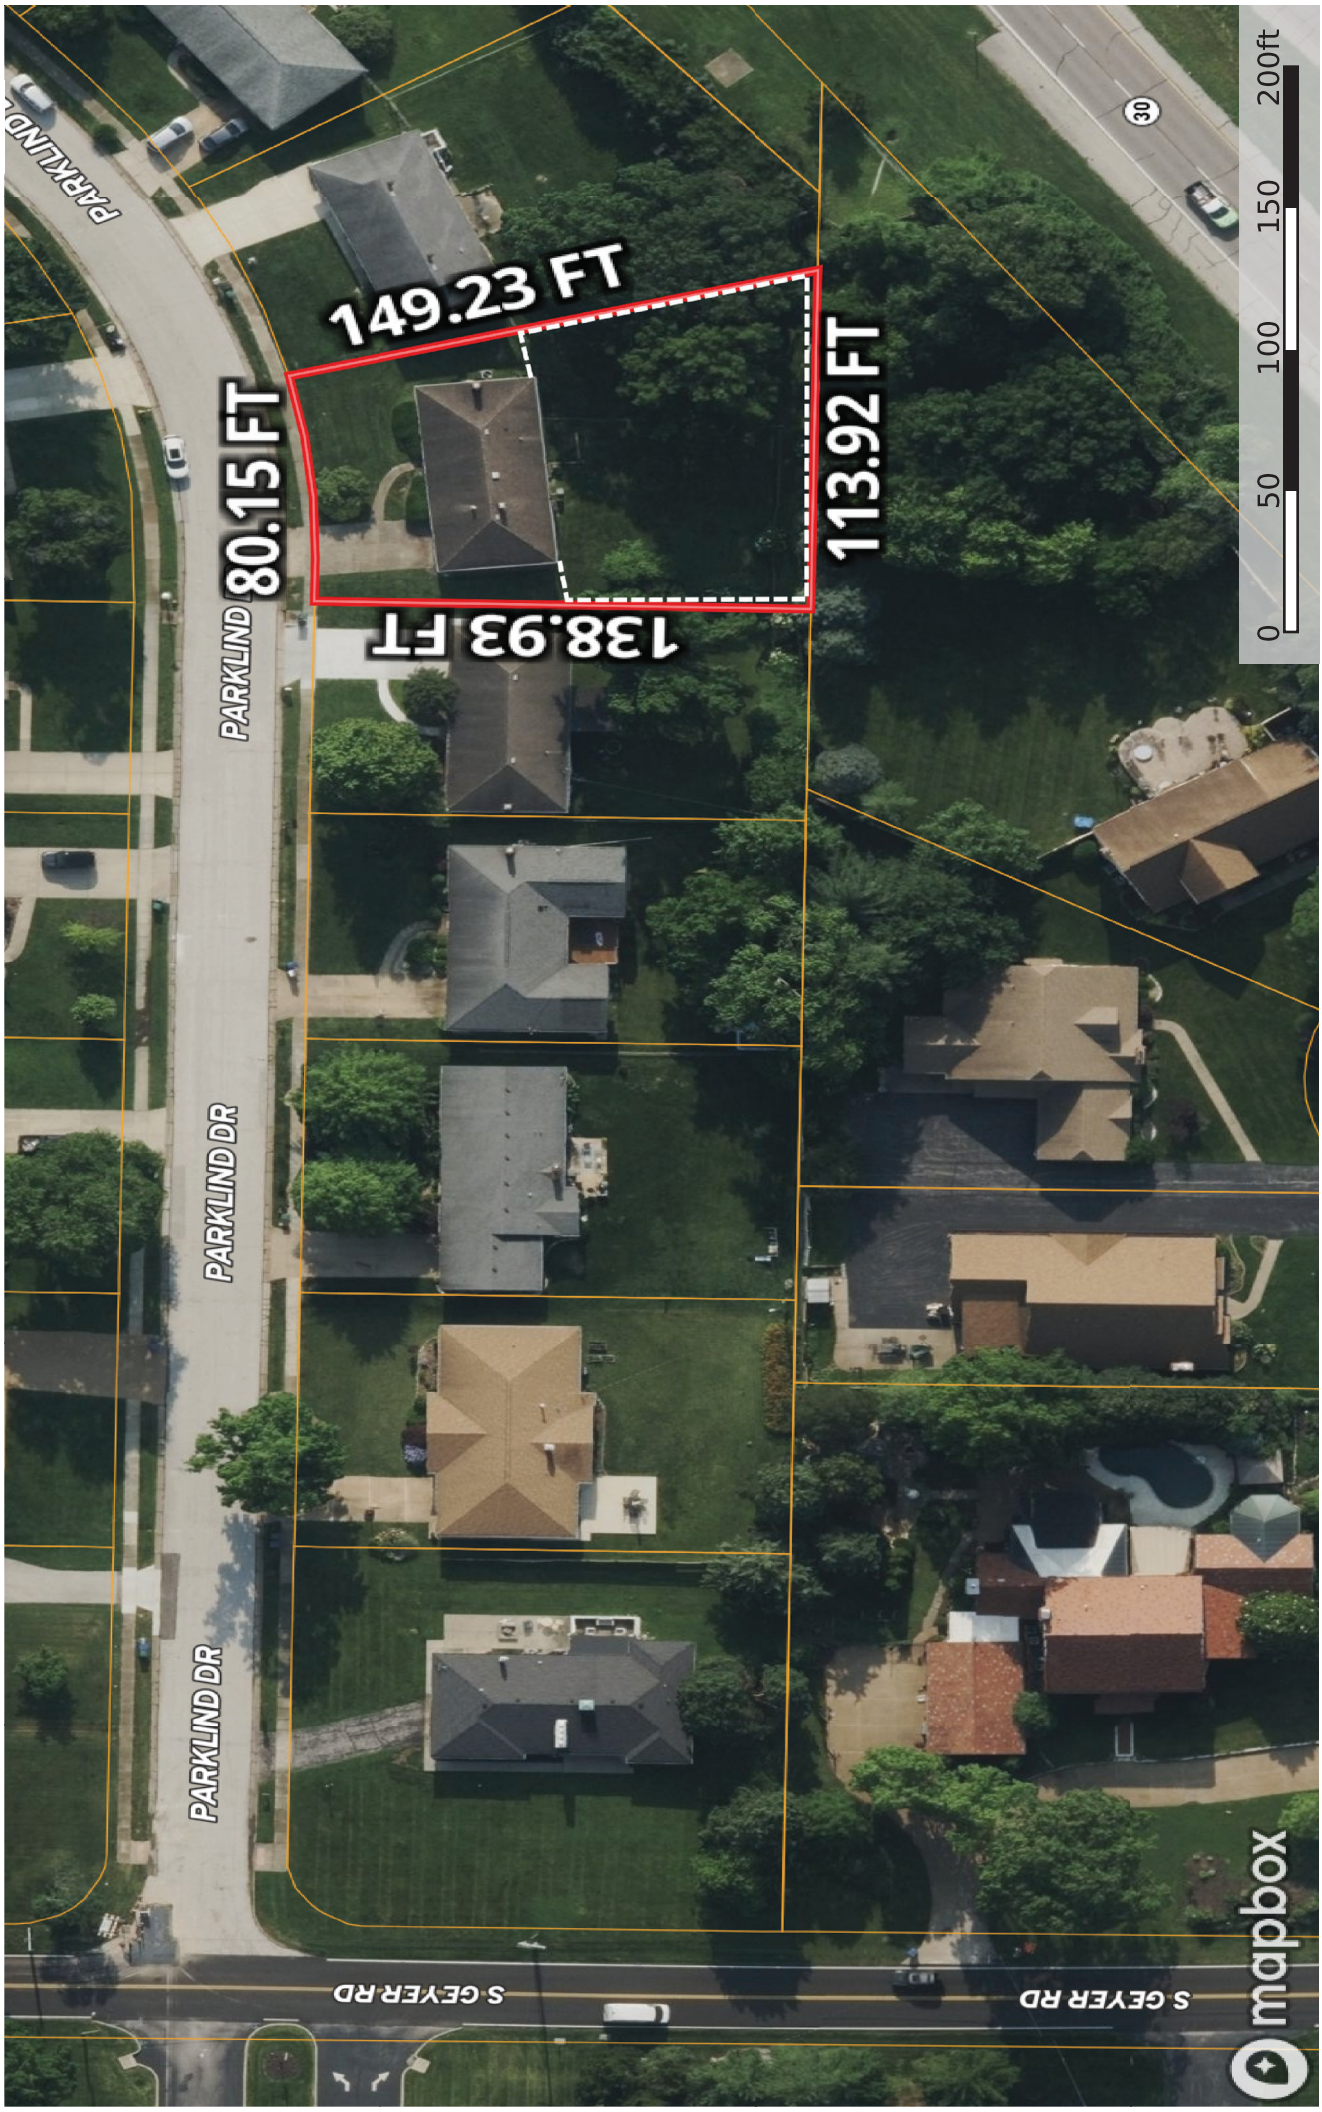

Erdmann - 11820 Parklind Dr, Saint Louis, MO, 63127
St. Louis County, Missouri, AC +/-

Fence Boundary

The information contained herein was obtained from sources deemed to be reliable. Land ID® Services makes no warranties or guarantees as to the completeness or accuracy thereof.