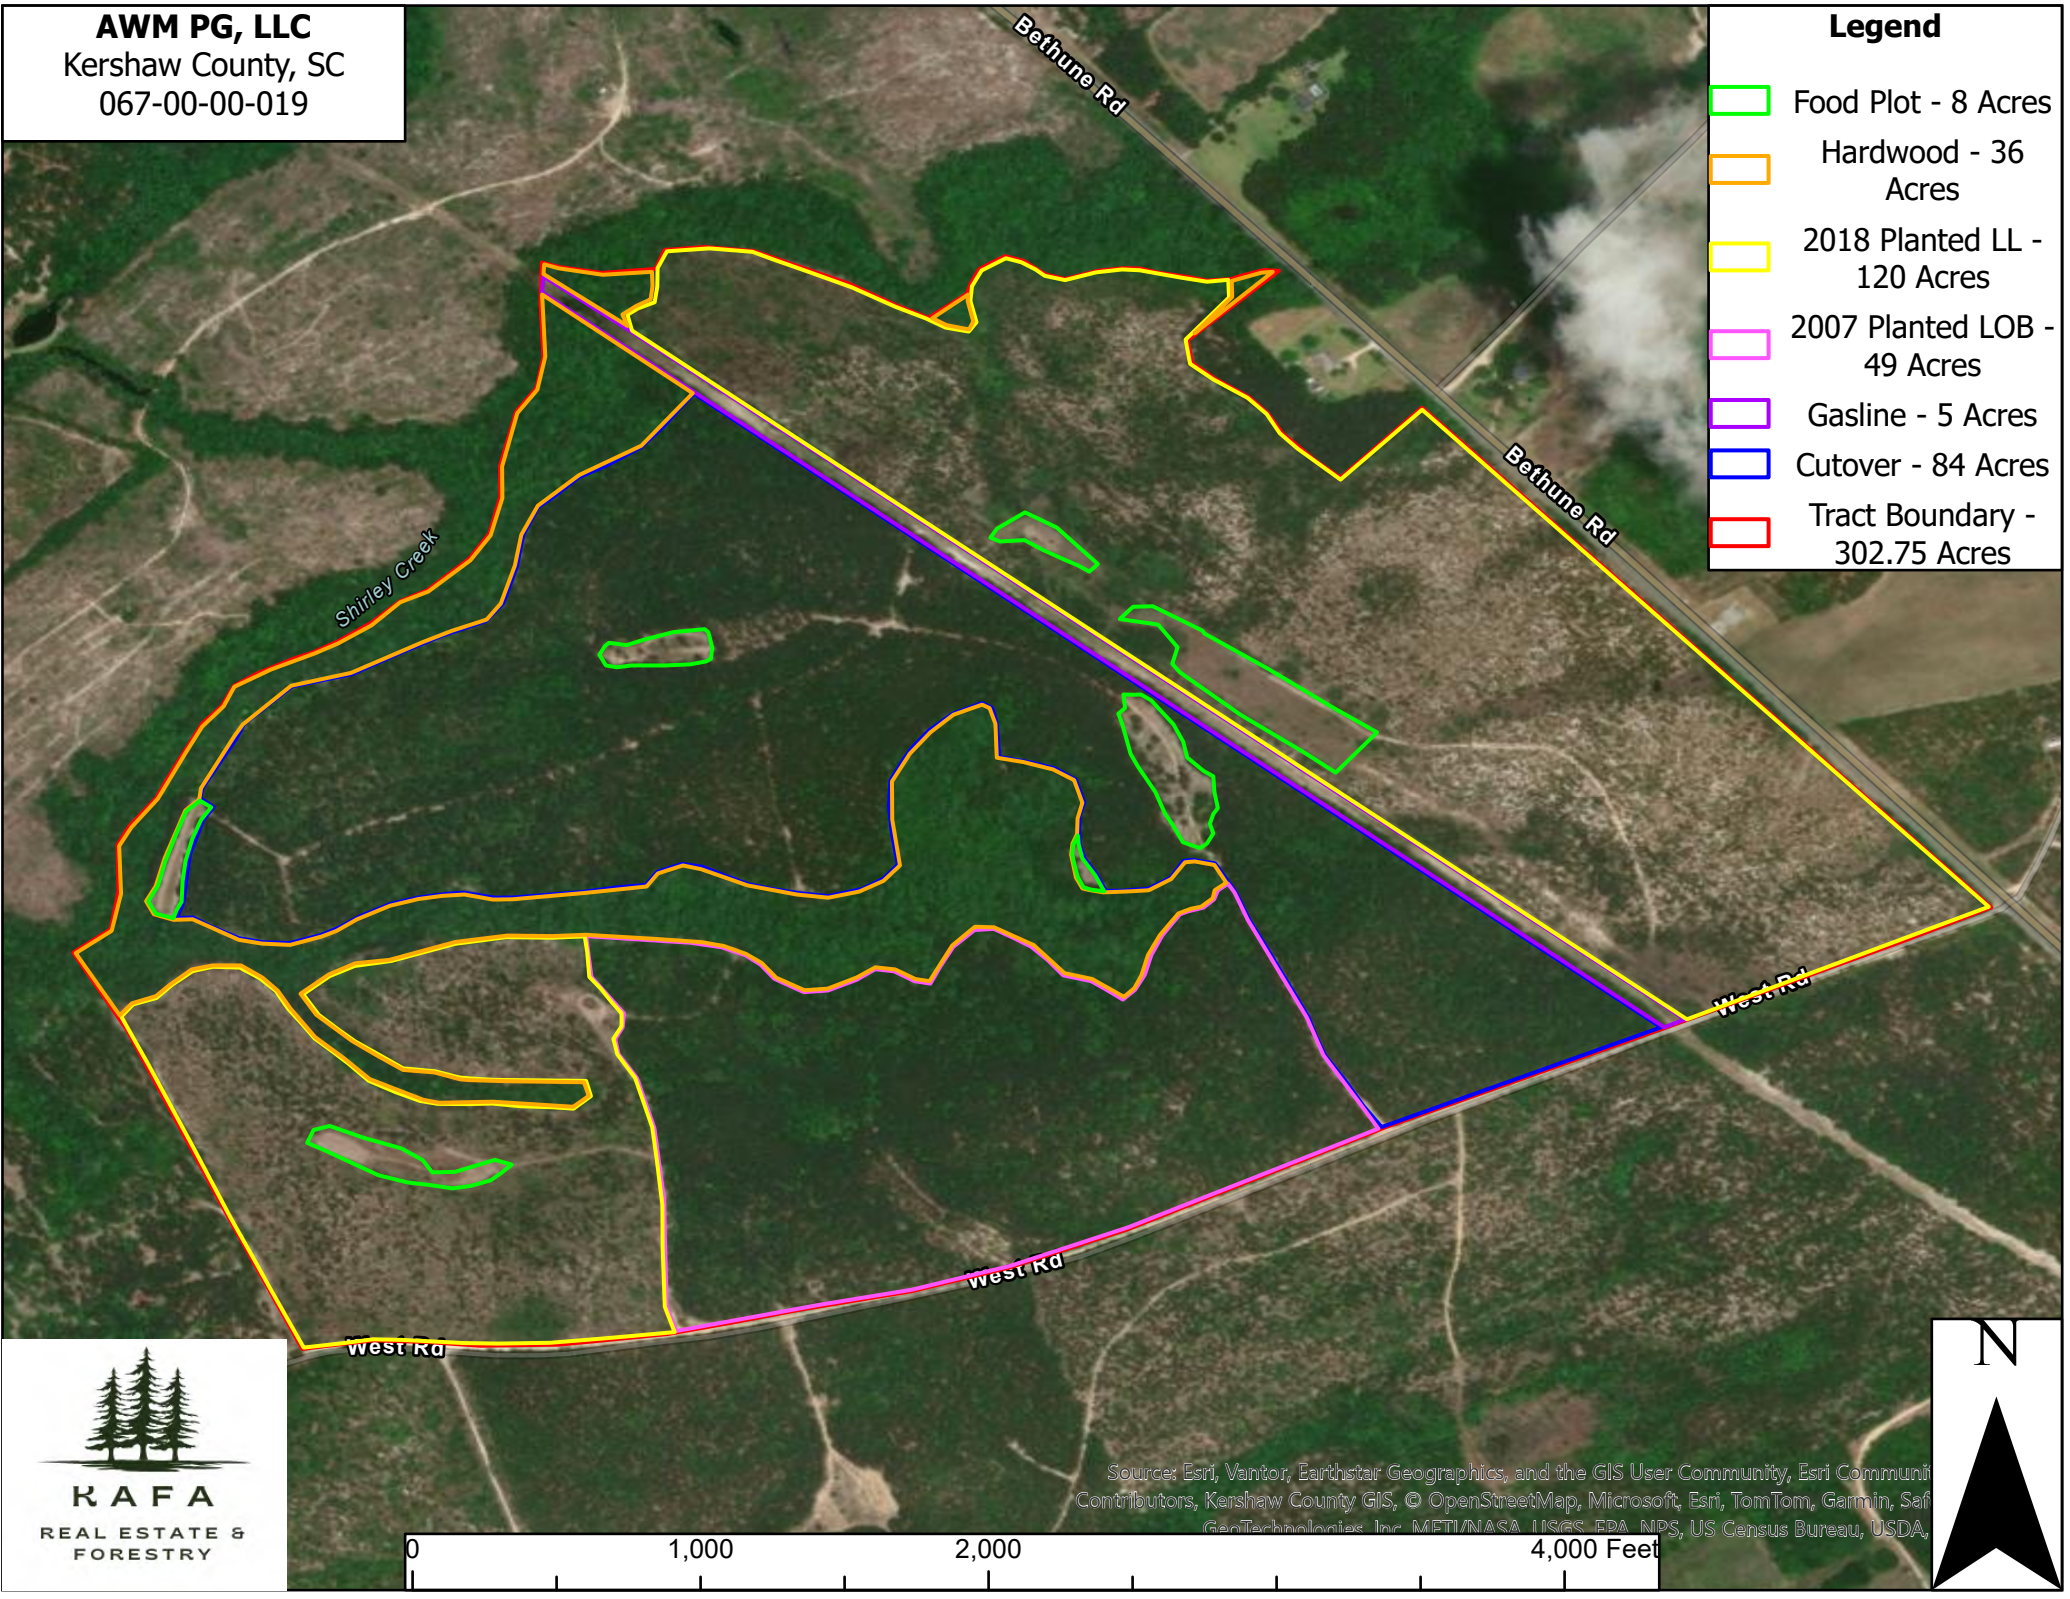

AWM PG, LLC
Kershaw County, SC
067-00-00-019

Legend

-  Food Plot - 8 Acres
-  Hardwood - 36 Acres
-  2018 Planted LL - 120 Acres
-  2007 Planted LOB - 49 Acres
-  Gasline - 5 Acres
-  Cutover - 84 Acres
-  Tract Boundary - 302.75 Acres

0 1,000 2,000 4,000 Feet

Source: Esri, Vantor, Earthstar Geographics, and the GIS User Community, Esri Community Contributors, Kershaw County GIS, © OpenStreetMap, Microsoft, Esri, TomTom, Garmin, Saf
GeoTechnologies, Inc. METI/NASA USGS EPA NPS, US Census Bureau, USDA,