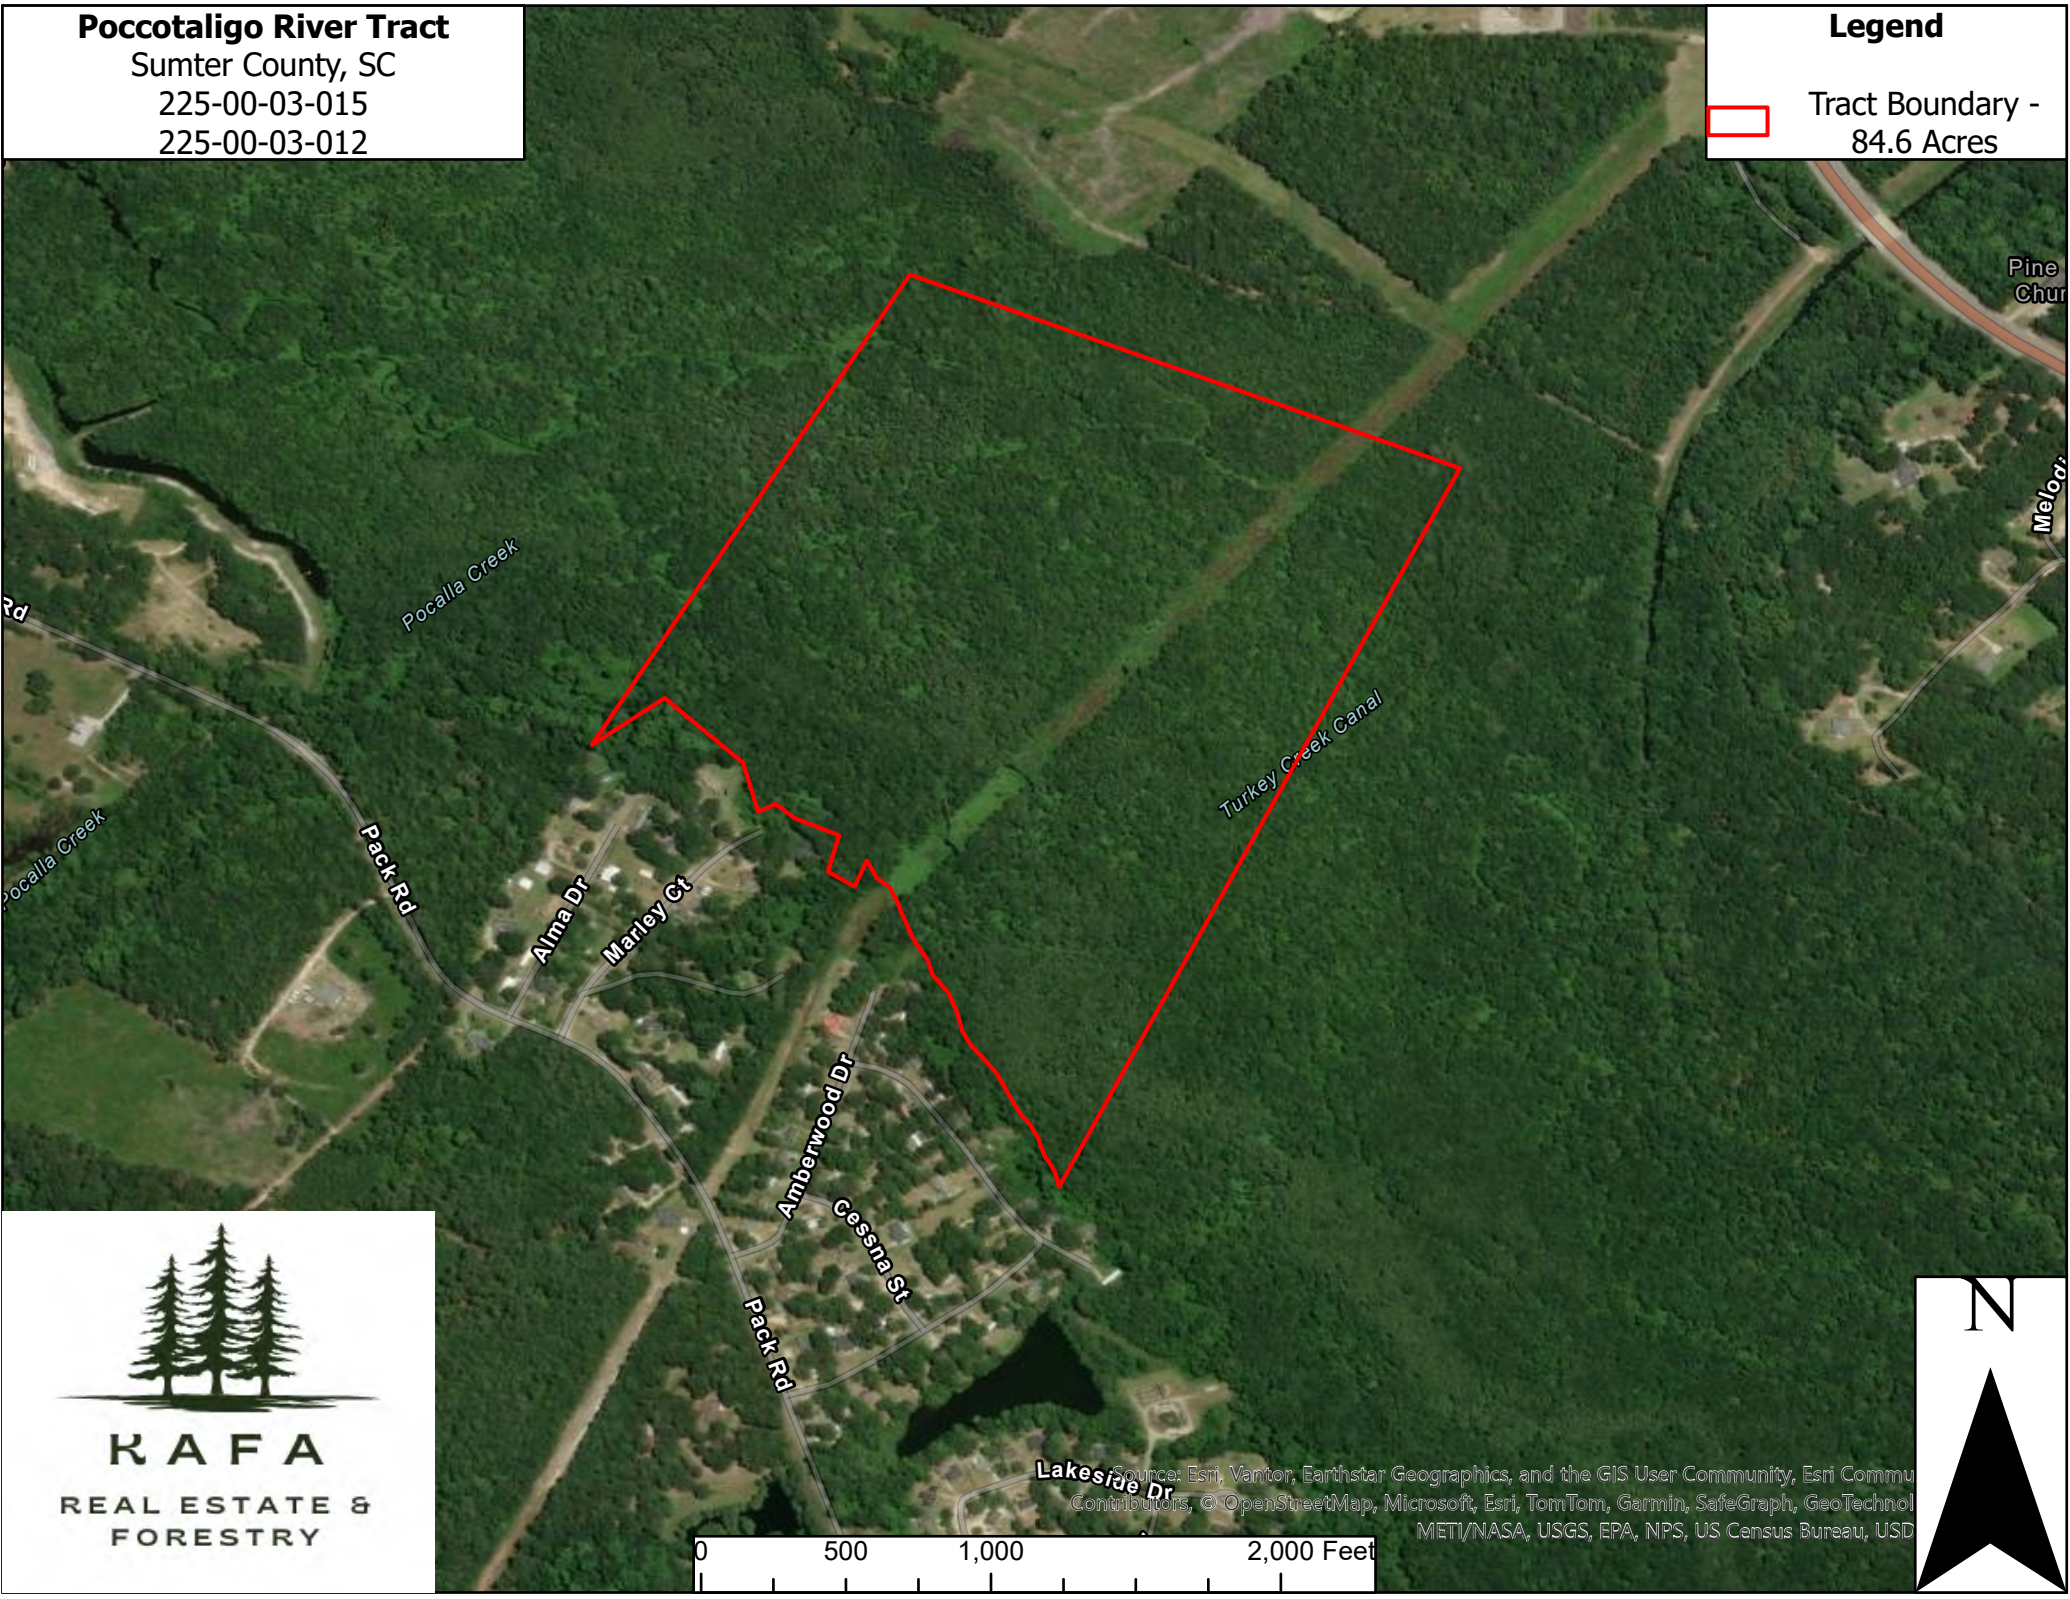

Pocotaligo River Tract

Sumter County, SC

225-00-03-015

225-00-03-012

Legend

 Tract Boundary - 84.6 Acres

Source: Esri, Vantor, Earthstar Geographics, and the GIS User Community, Esri Community Contributors, © OpenStreetMap, Microsoft, Esri, TomTom, Garmin, SafeGraph, GeoTechnology, METI/NASA, USGS, EPA, NPS, US Census Bureau, USD