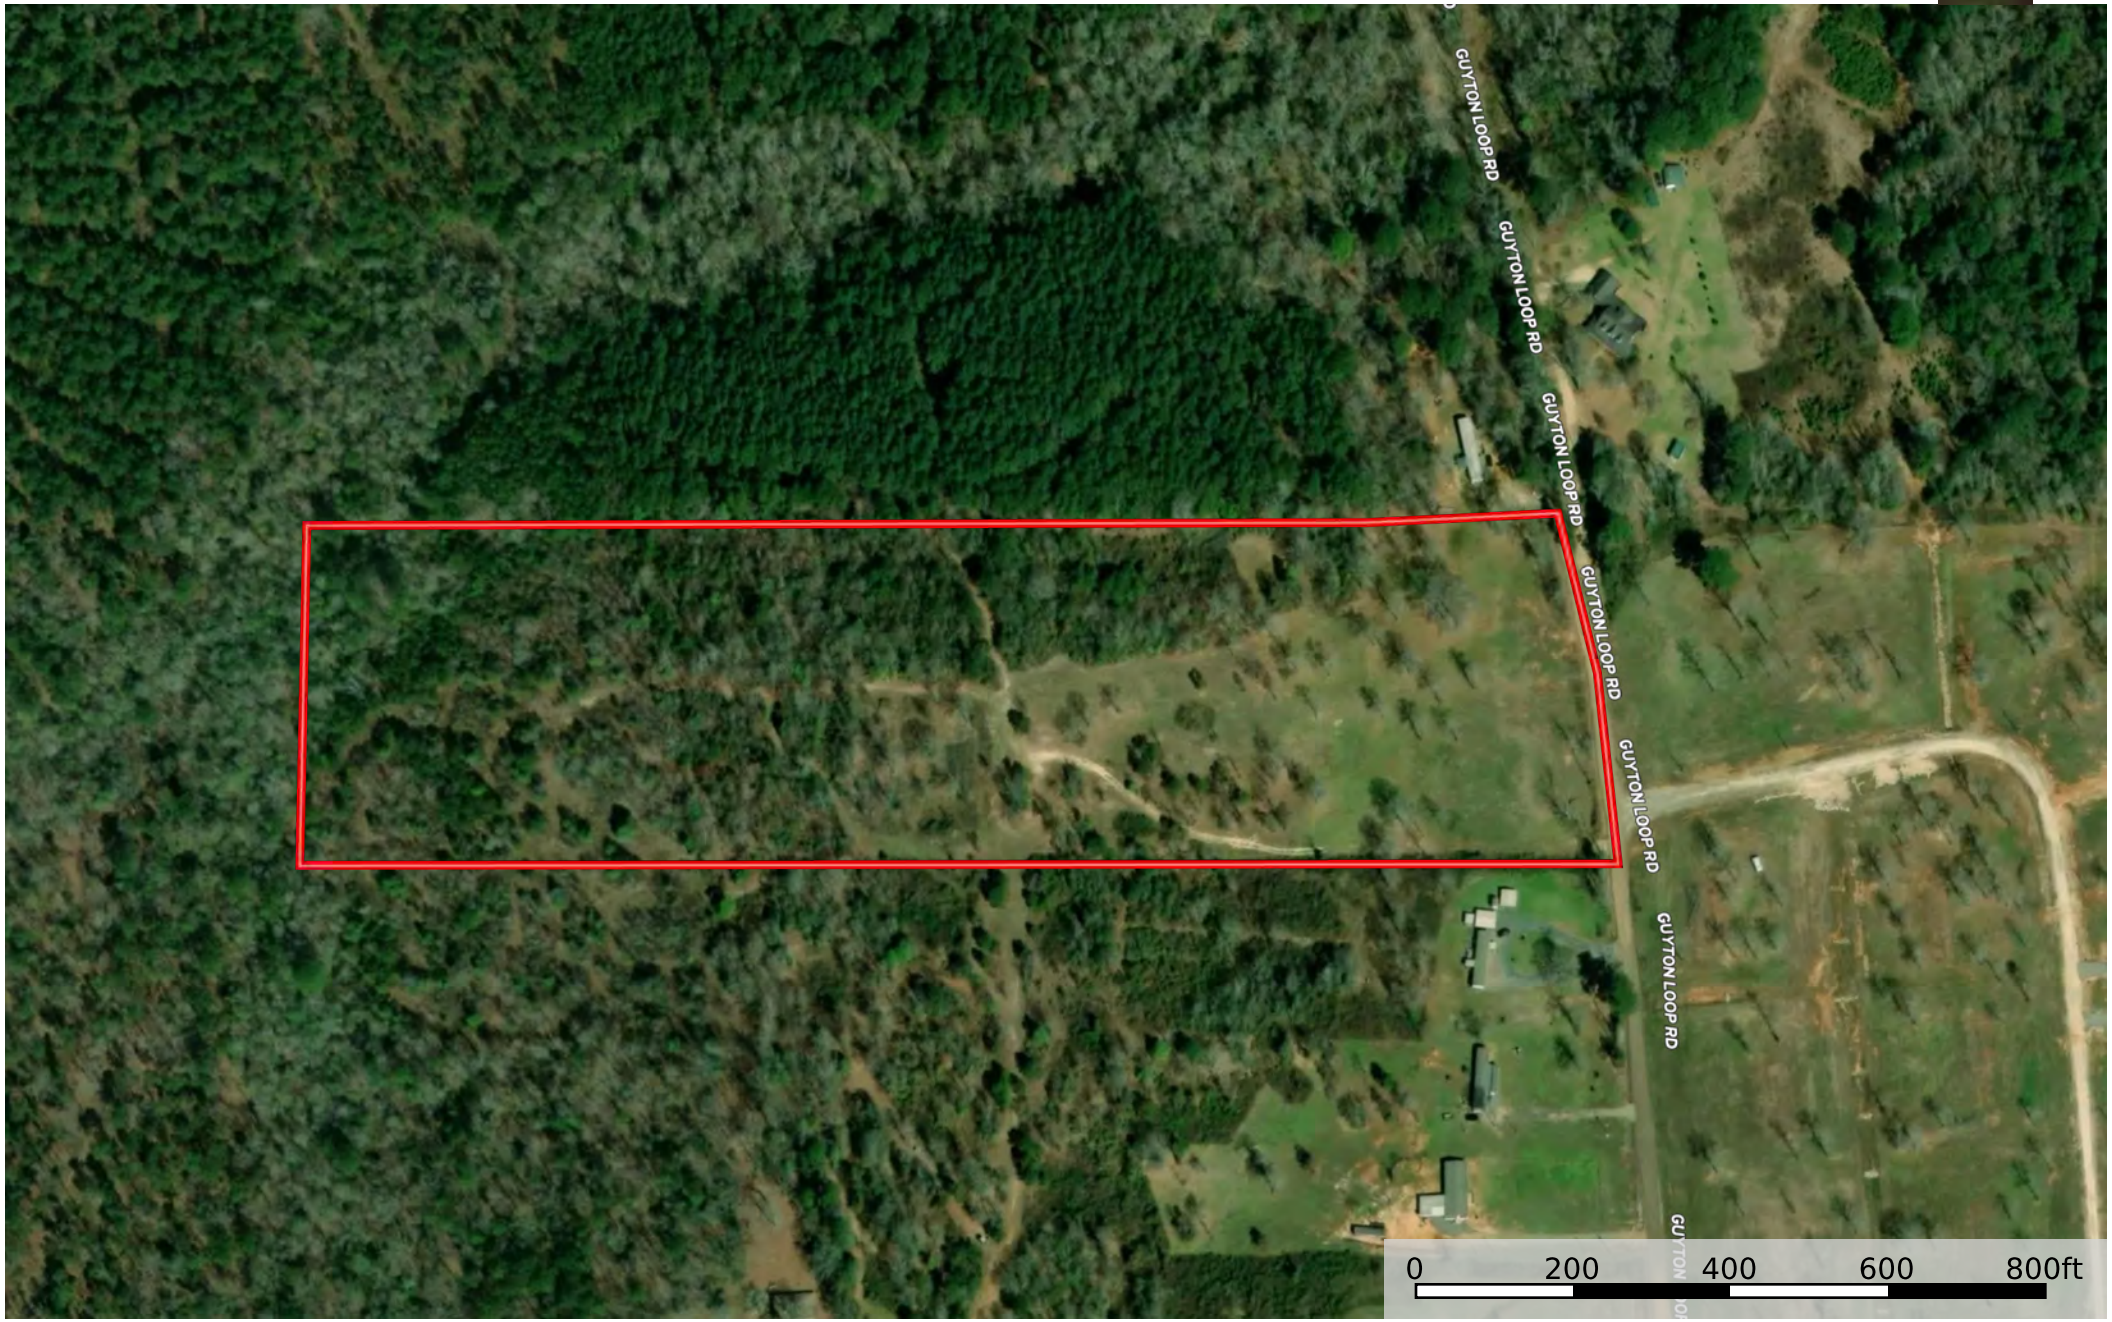

16.25 +/- ac - Guyton Loop Road - Ouachita Parish, LA
Louisiana, AC +/-

 Boundary