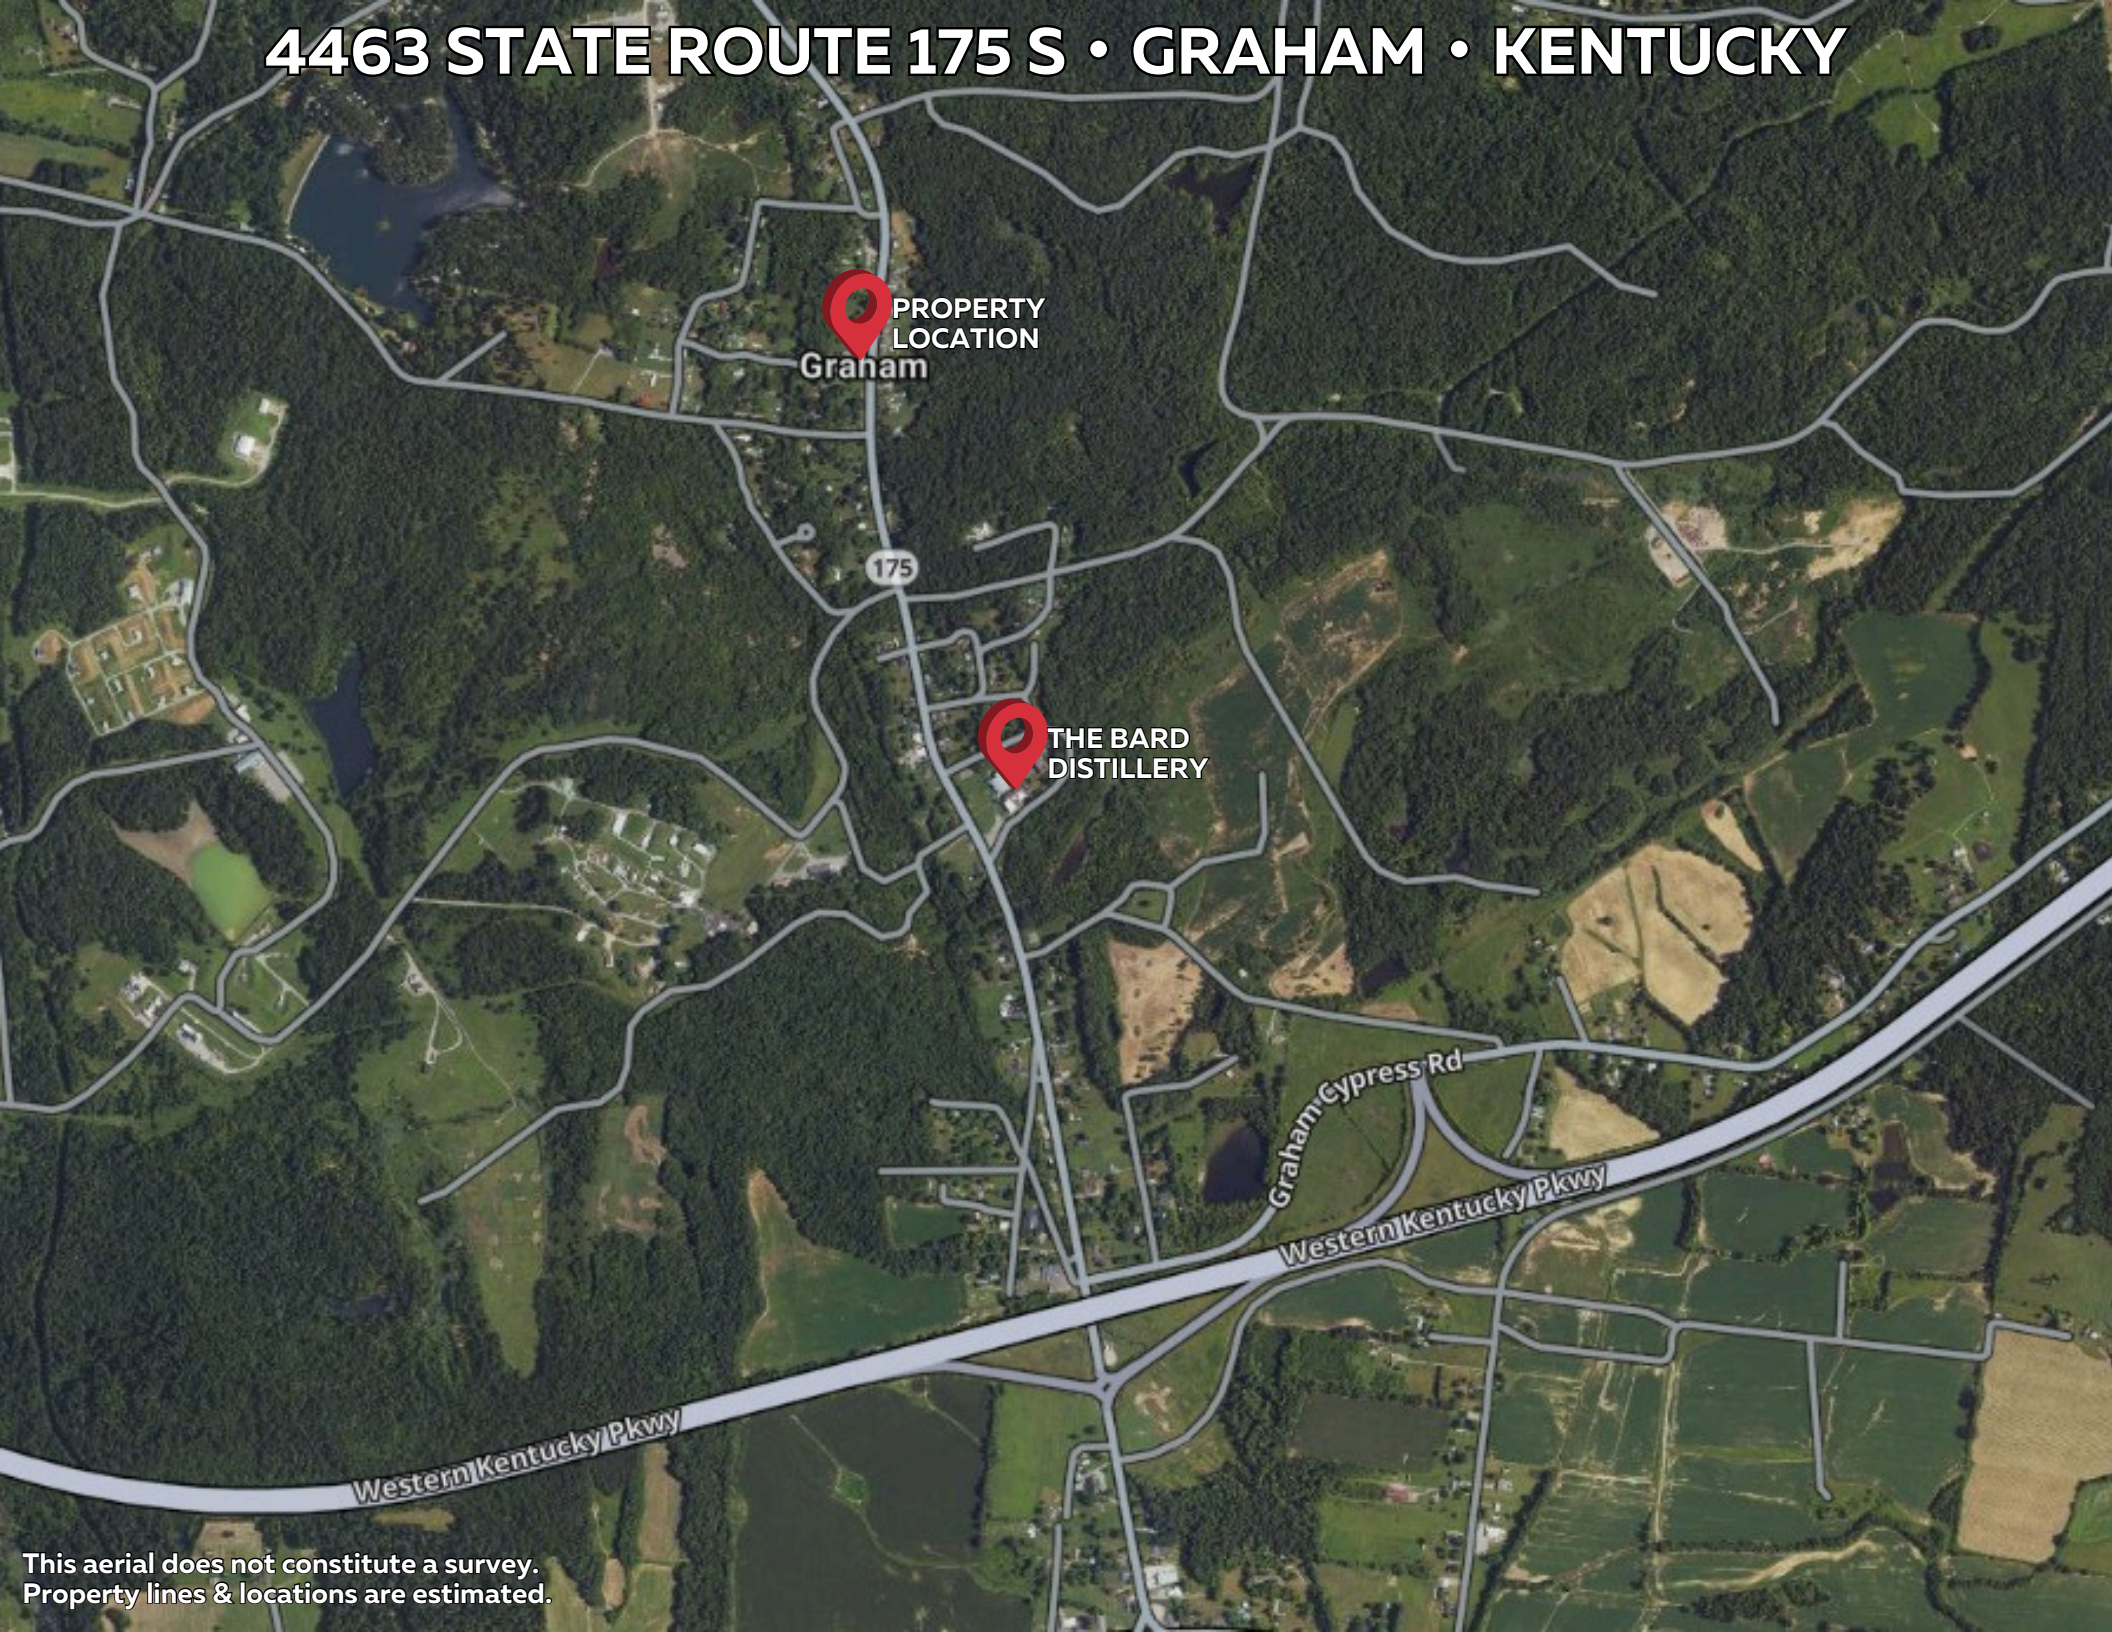

# 4463 STATE ROUTE 175 S • GRAHAM • KENTUCKY

PROPERTY  
LOCATION  
Graham

THE BARD  
DISTILLERY

175

Graham Cypress Rd

Western Kentucky Pkwy

Western Kentucky Pkwy

This aerial does not constitute a survey.  
Property lines & locations are estimated.