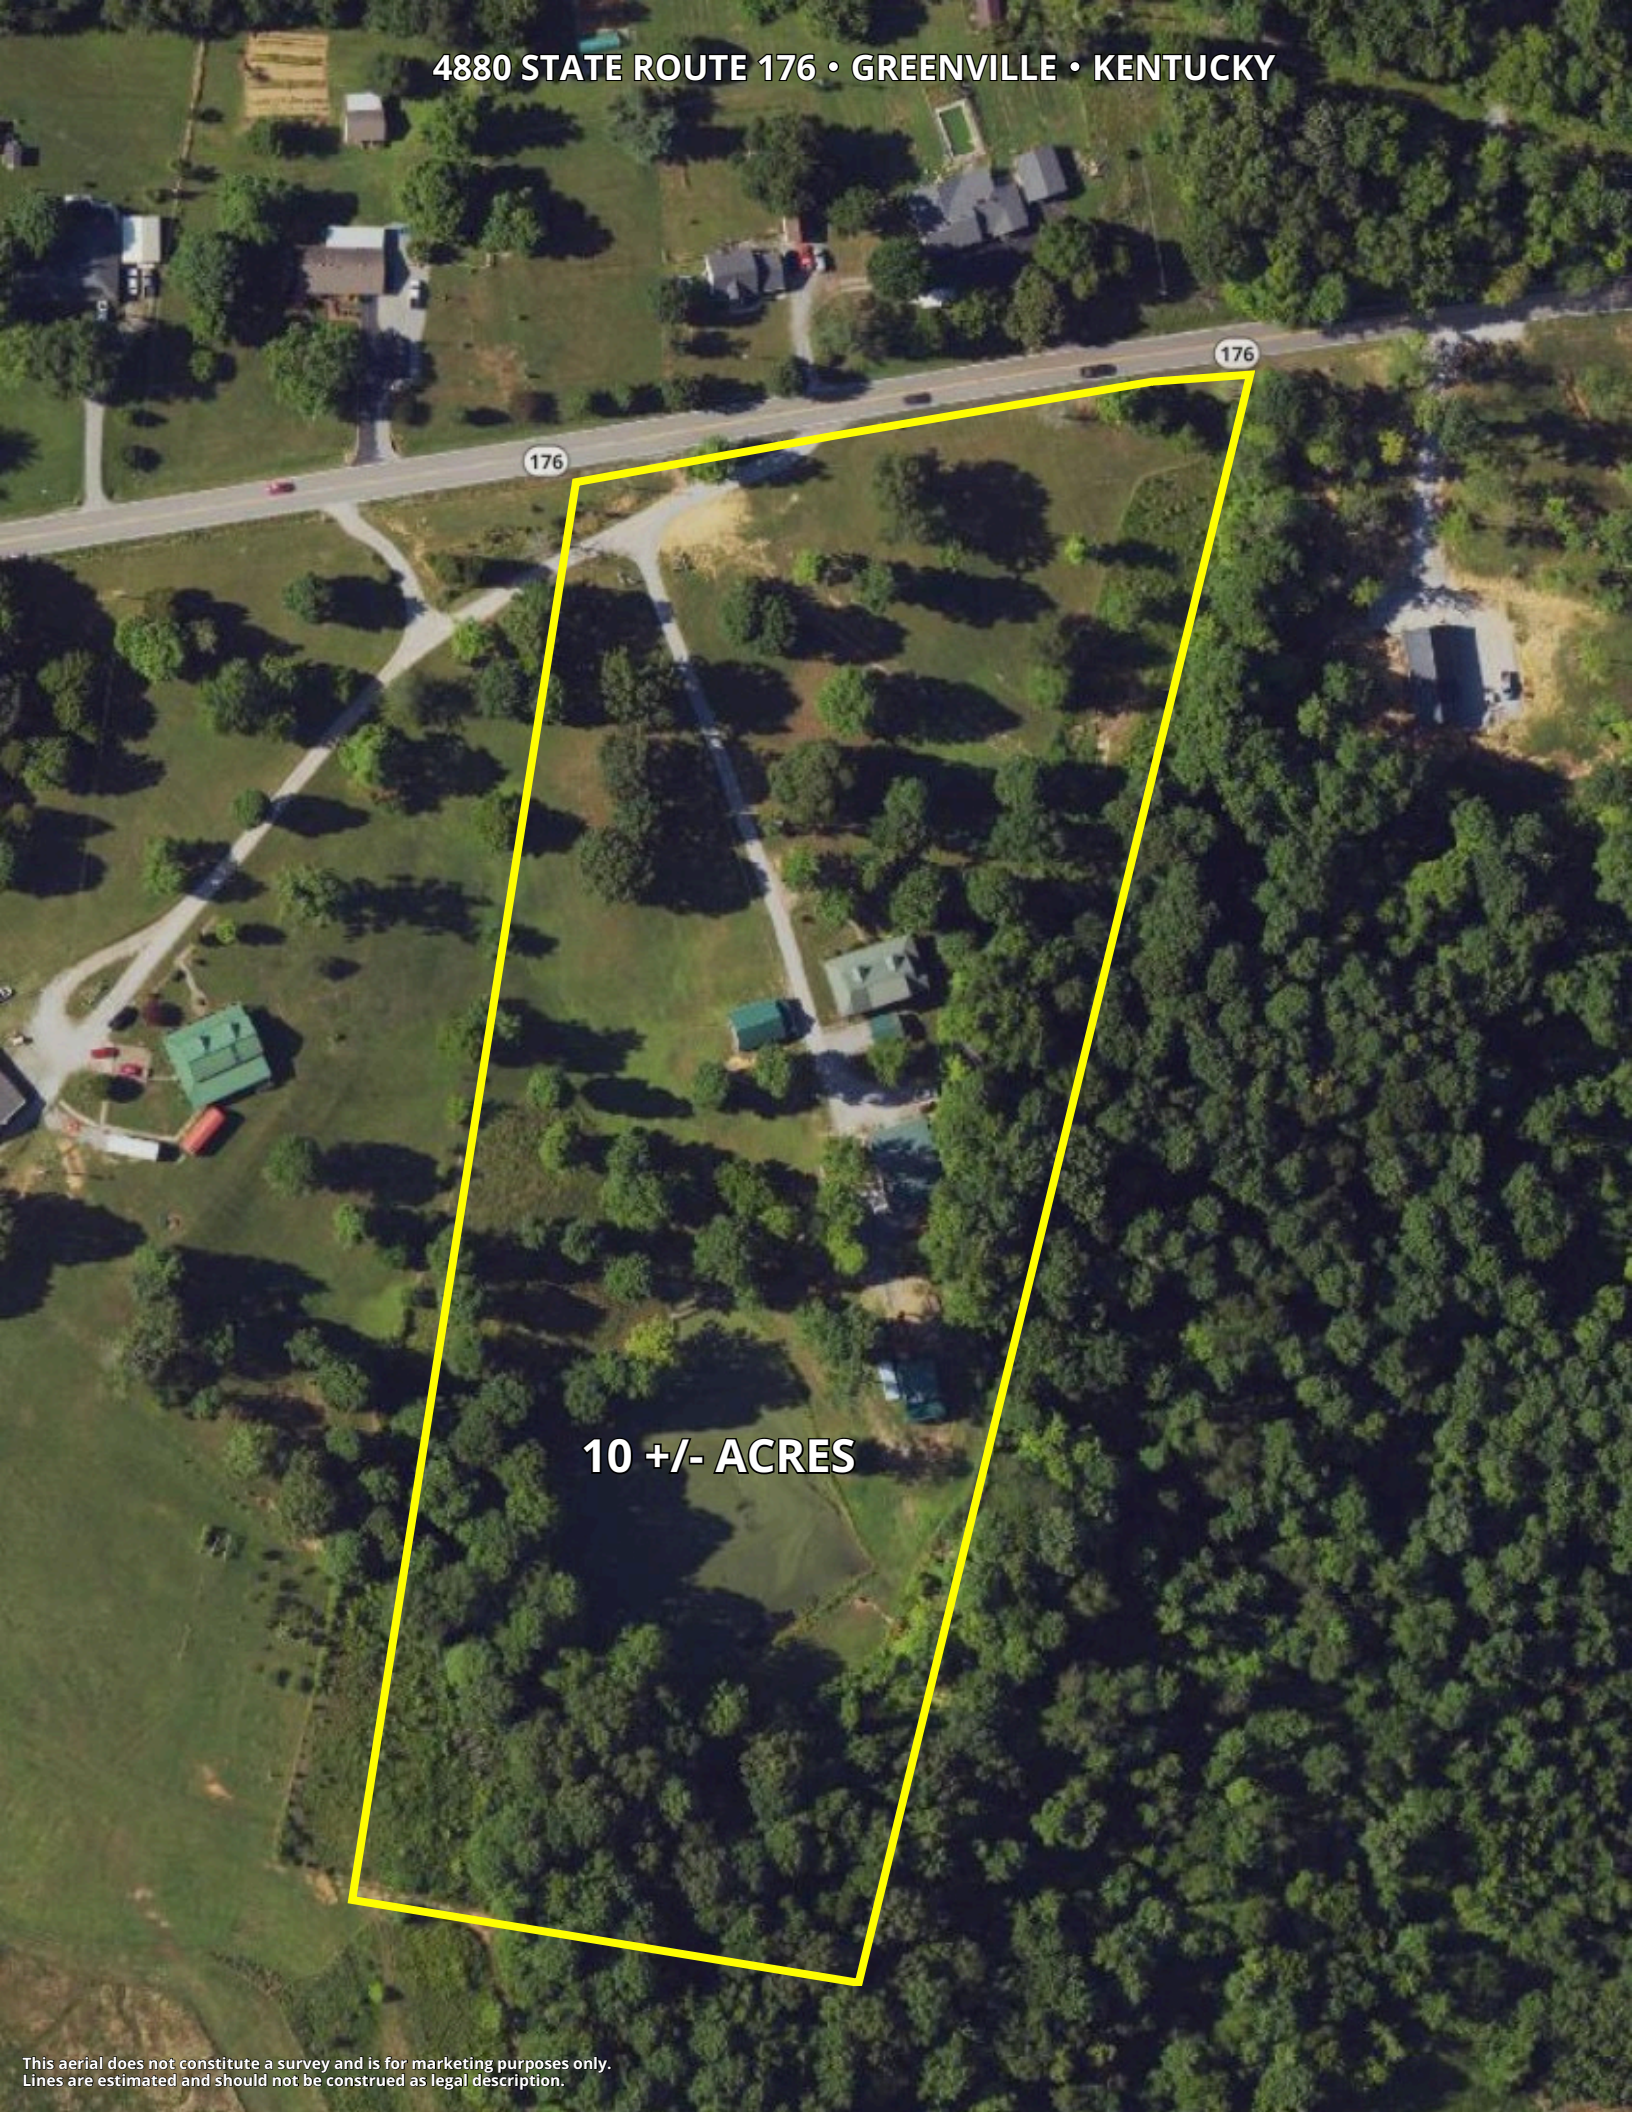

4880 STATE ROUTE 176 • GREENVILLE • KENTUCKY

10 +/- ACRES

This aerial does not constitute a survey and is for marketing purposes only. Lines are estimated and should not be construed as legal description.