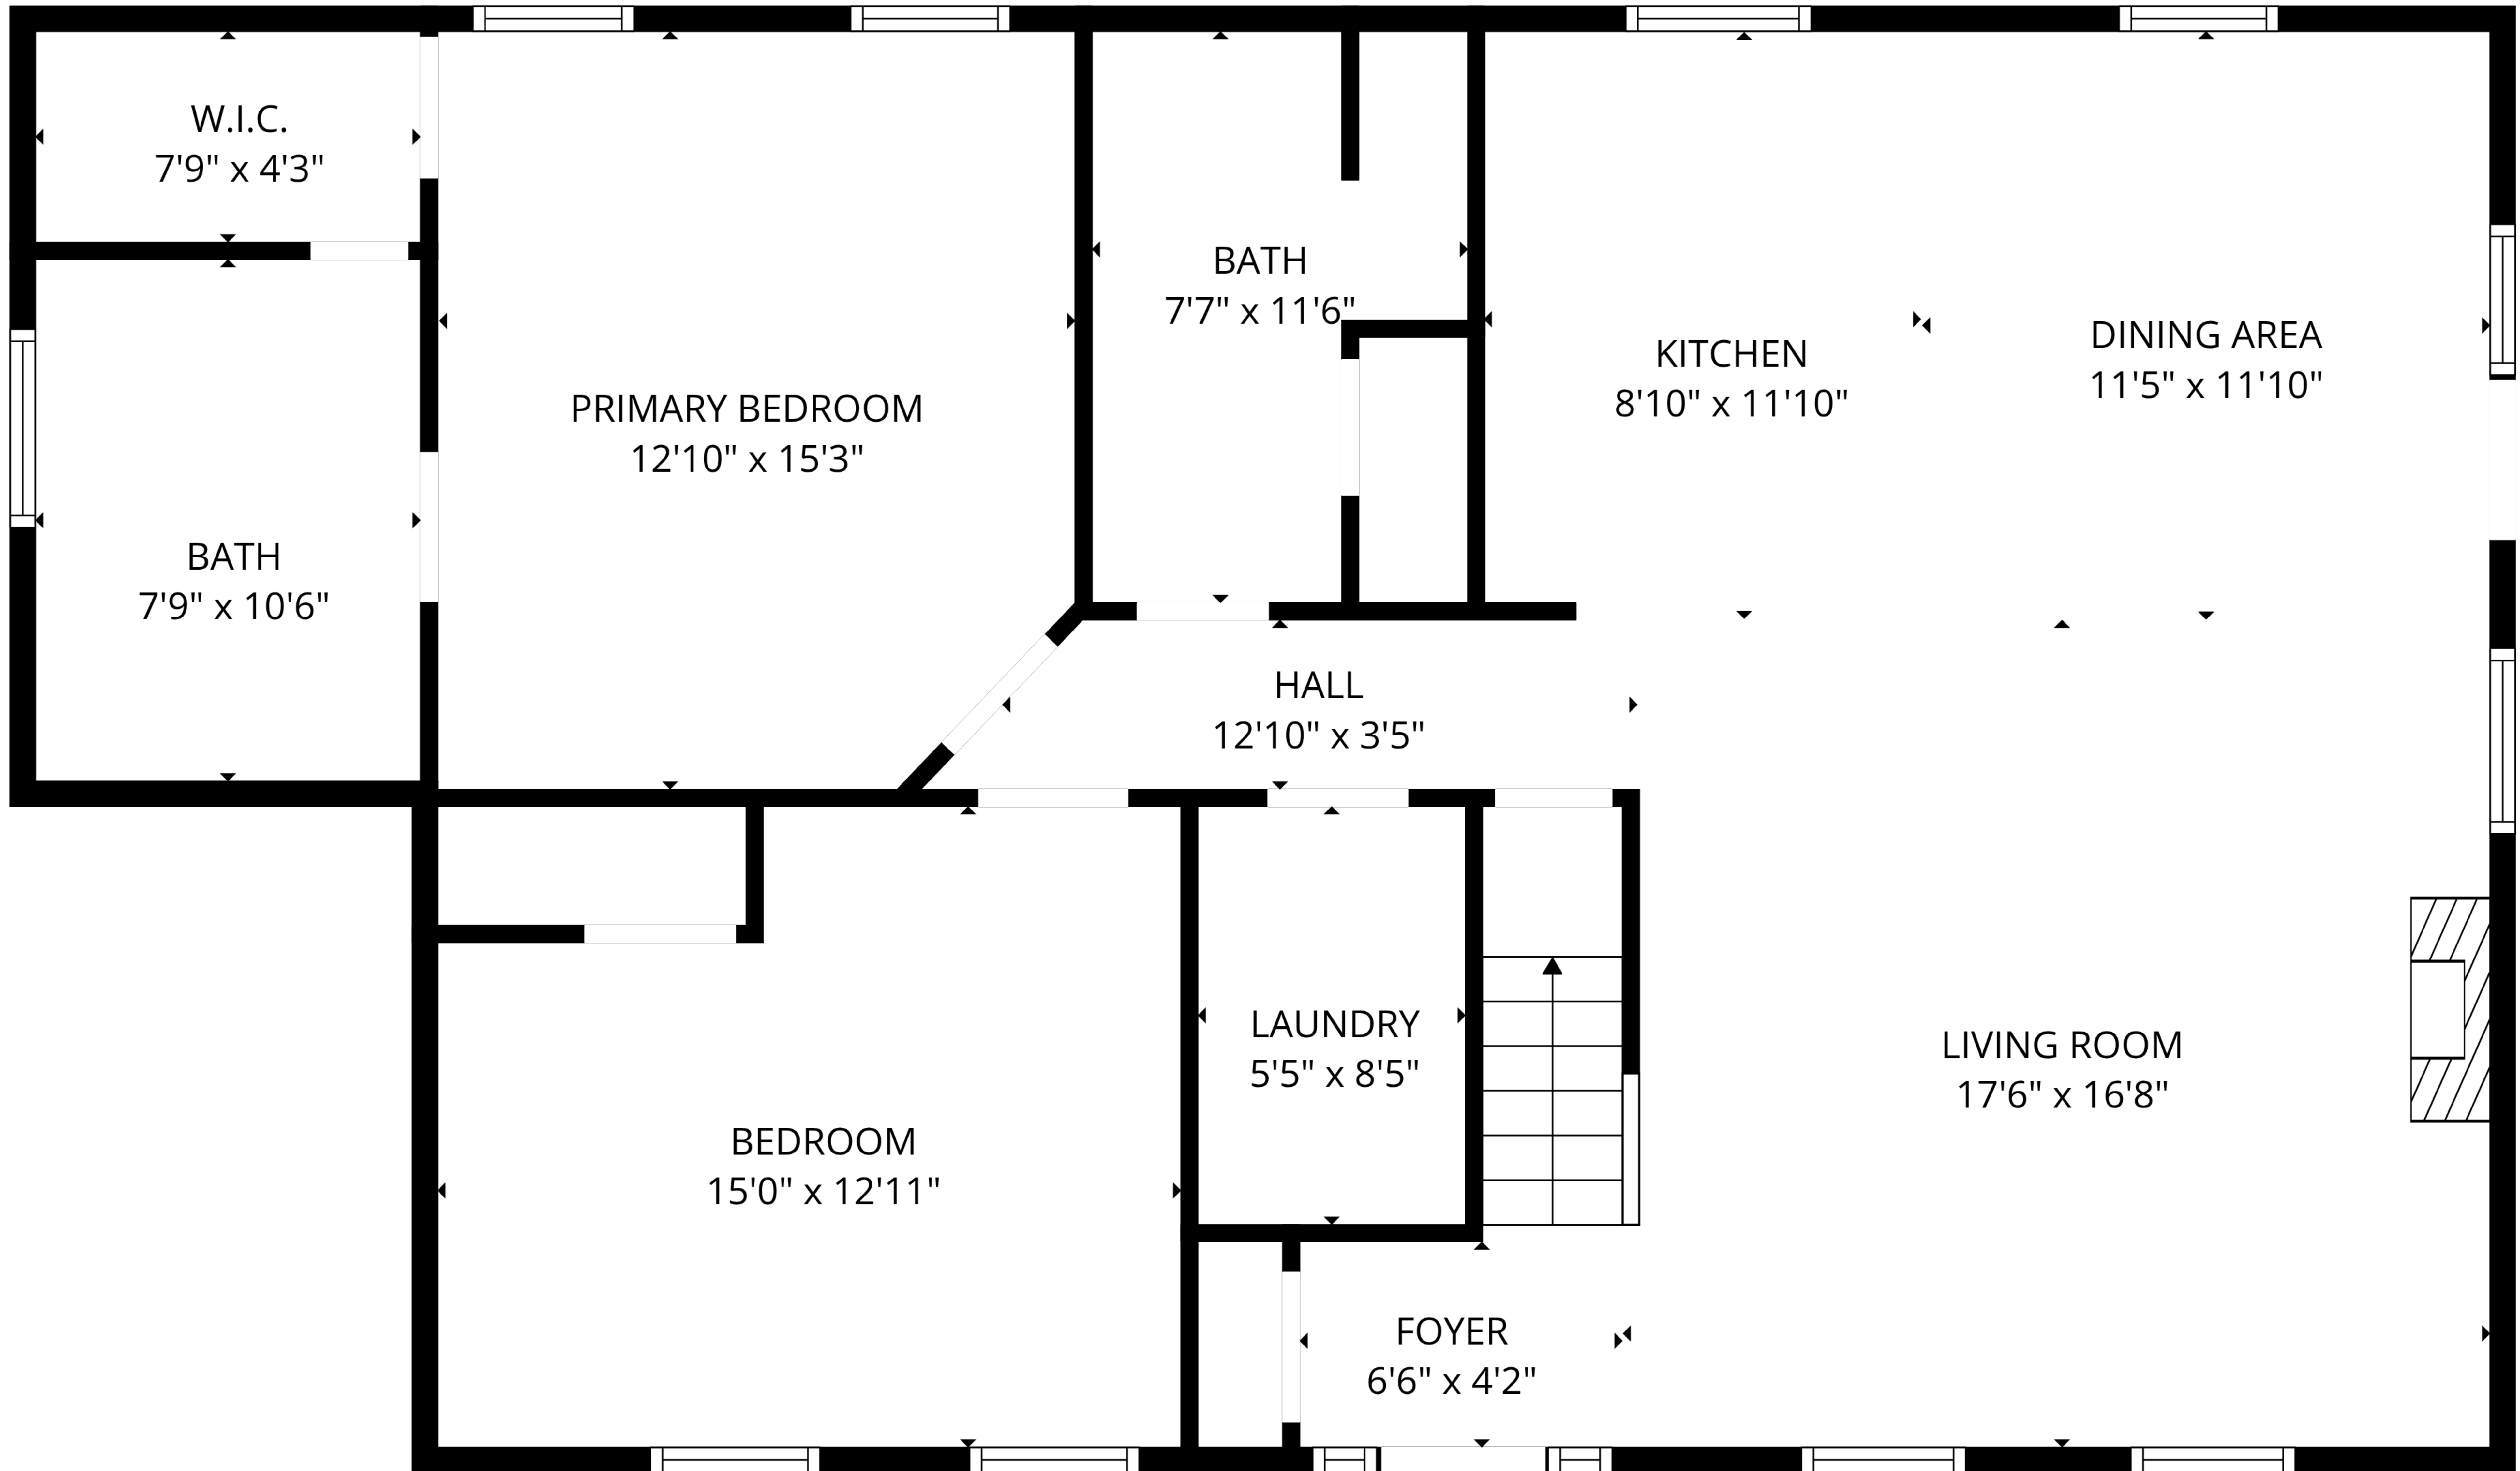

4880 STATE ROUTE 176 • DRAKESBORO • KY
MAIN FLOOR

4880 STATE ROUTE 176 • DRAKESBORO • KY

2ND FLOOR