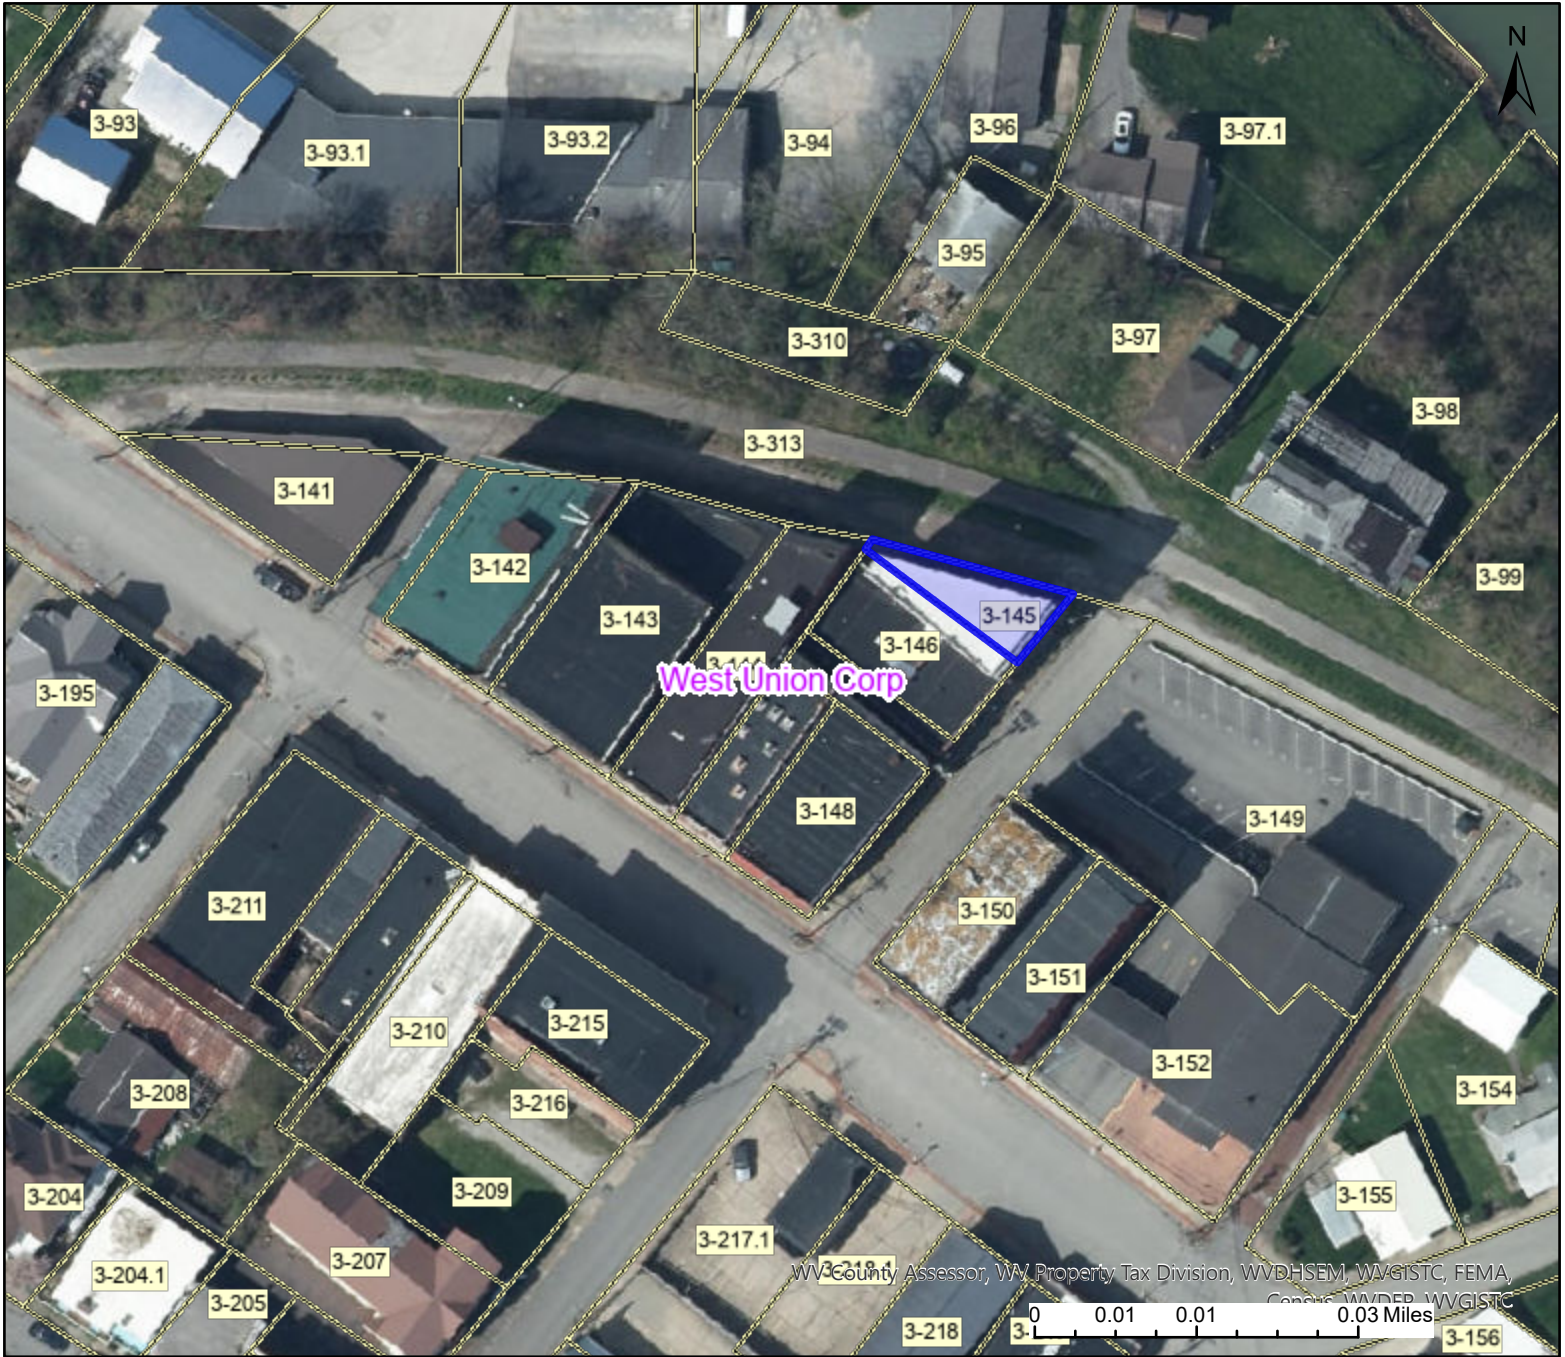

PARCEL ID: 09-09-0003-0145-0000

Legend

WV Parcels

- Districts
- WV Parcels
- WV Parcels

User Notes:

WV Property Viewer (<https://www.MapWV.gov/property>) is supported by WV State Tax Department and WV GIS Technical Center.

Map created on May 29, 2026

Owner(s):
MUSGRAVE JAMES DALLAS & ROSA LENA (SURV)

Address:
COLUMBIA ST

Class Type:
Commercial

Legal Description:
LOTS 6 & 7; COLUMBIA ST