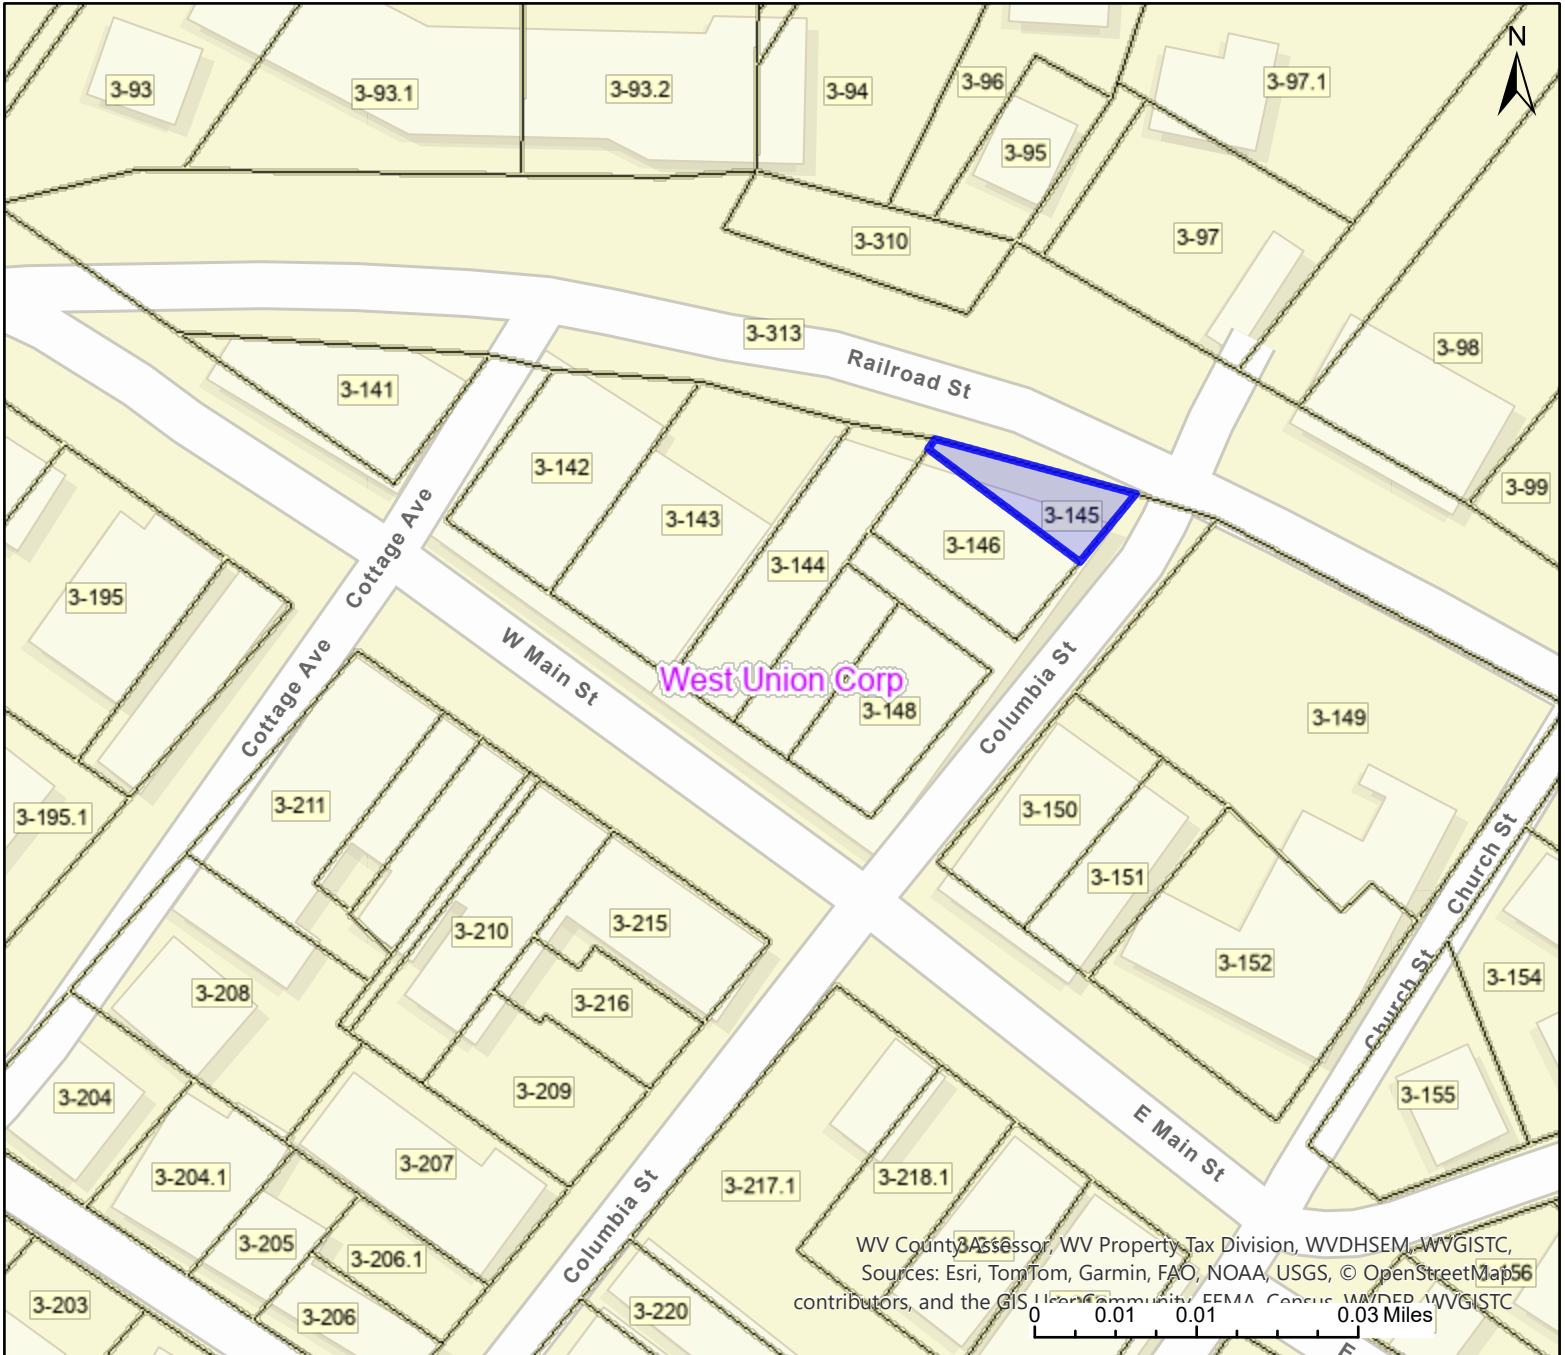

PARCEL ID: 09-09-0003-0145-0000

Legend

WV Parcels

 Districts

WV Parcels

 WVParcels

User Notes:

Map created on May 29, 2026

Owner(s):

MUSGRAVE JAMES DALLAS & ROSA LENA (SURV)

Address:

COLUMBIA ST

Class Type:

Commercial

Legal Description:

LOTS 6 & 7; COLUMBIA ST