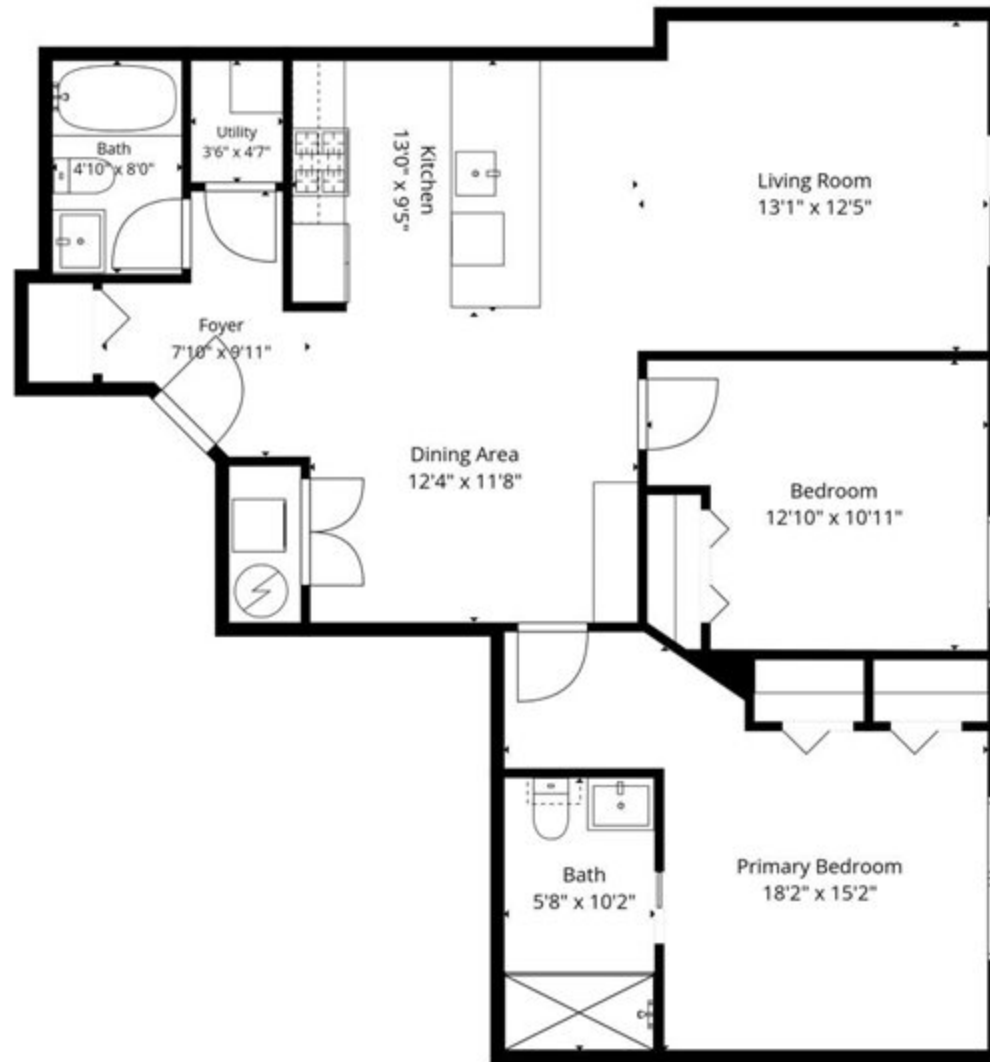

# 302 Palisade Ave APT 404 Jersey City NJ

The floor plan illustration is an approximation of existing structures and features and is provided for the convenience only with the permission of the seller. All measurements are approximate and not guaranteed to be exact or to scale. Buyer should confirm measurements using their own sources.