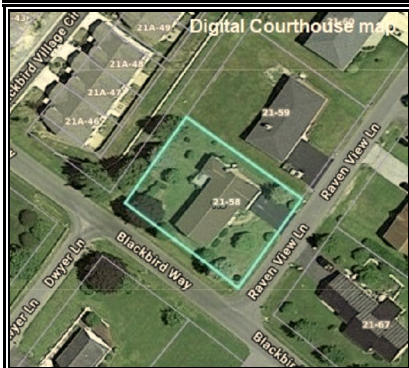

MapTech map

113 RAVEN VIEW LANE
Lewisburg, Greenbrier County, WV
LOCATION MAP 3

Elevation 2230' +/-
Google Coordinates:

LAT 37.805054 (N), LON -80.430664 (W) +/-
This map is for general location purposes only.

Consult a licensed land surveyor for actual boundary location and acreage.