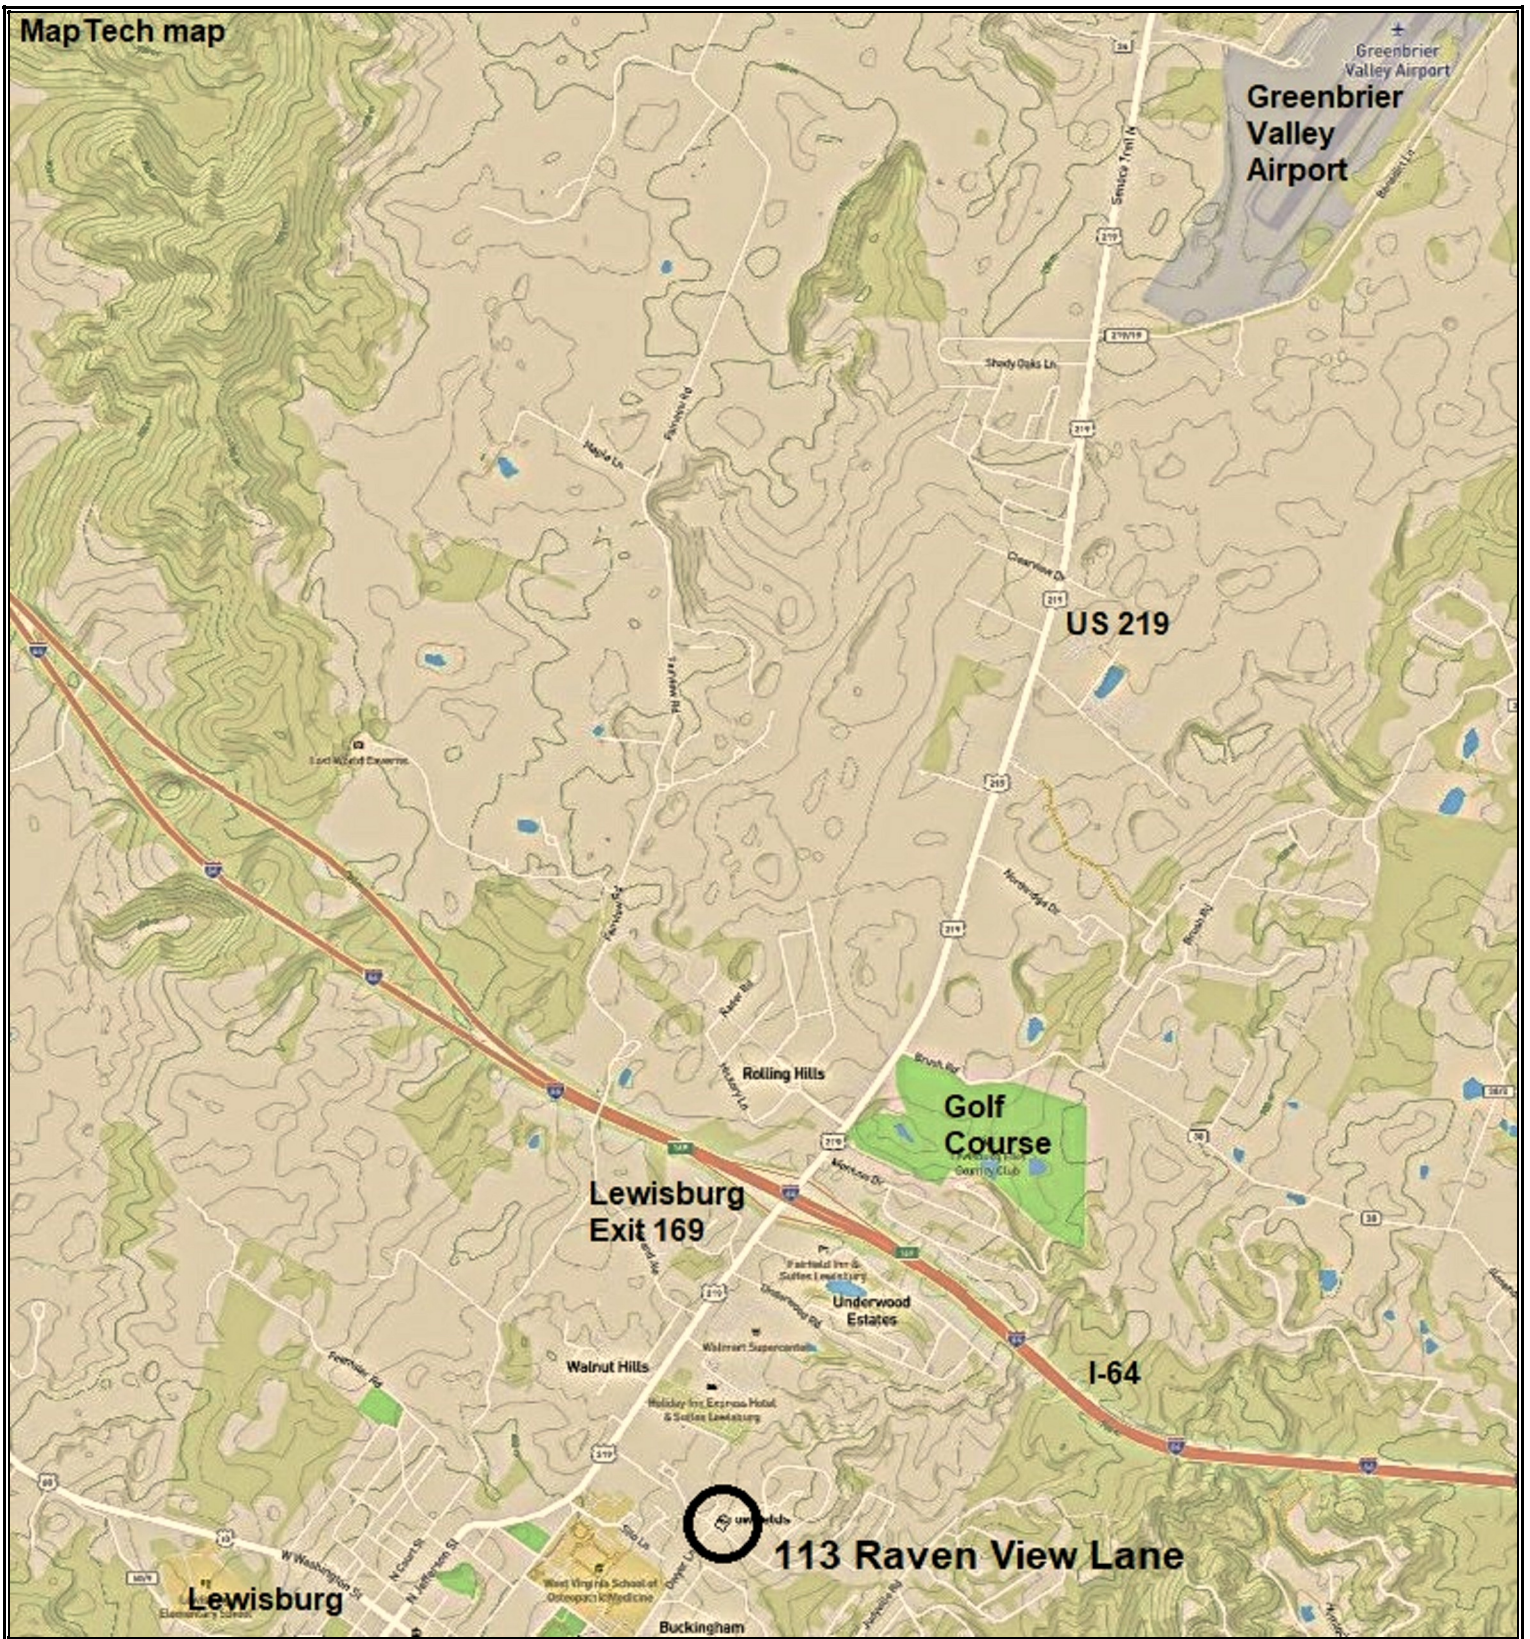

MapTech map

113 RAVEN VIEW LANE
Lewisburg, Greenbrier County, WV
LOCATION MAP 3

Elevation 2230' +/-
Google Coordinates:

LAT 37.805054 (N), LON -80.430664 (W) +/-
This map is for general location purposes only.

Consult a licensed land surveyor for actual boundary location and acreage.