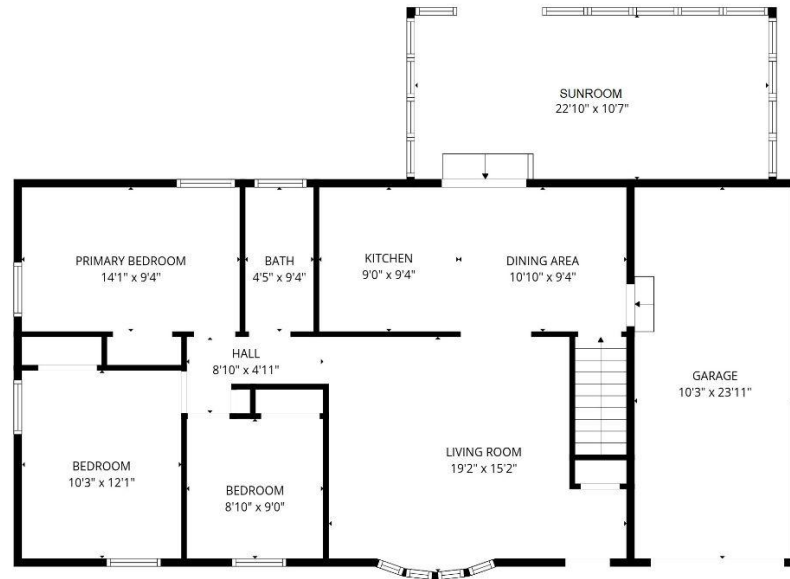

BELOIT

AUCTION & REALTY

BeloitAuction.com
David Allen - (608) 333-4586

920 Fairview Drive
Beloit, WI 53511

GROSS INTERNAL AREA
MAIN FLOOR: 1432 sq ft, LOWER FLOOR: 893 sq ft,
GARAGE: 245 sq ft (excluded)
TOTAL: 2325 sq ft
SIZES AND DIMENSIONS ARE APPROXIMATE, ACTUAL MAY VARY.

www.clearskyimagery.com

BELOIT

AUCTION & REALTY

BeloitAuction.com
David Allen - (608) 333-4586

920 Fairview Drive
Beloit, WI 53511

GROSS INTERNAL AREA
MAIN FLOOR: 1432 sq ft, LOWER FLOOR: 893 sq ft,
GARAGE: 245 sq ft (excluded)
TOTAL: 2325 sq ft
SIZES AND DIMENSIONS ARE APPROXIMATE, ACTUAL MAY VARY.