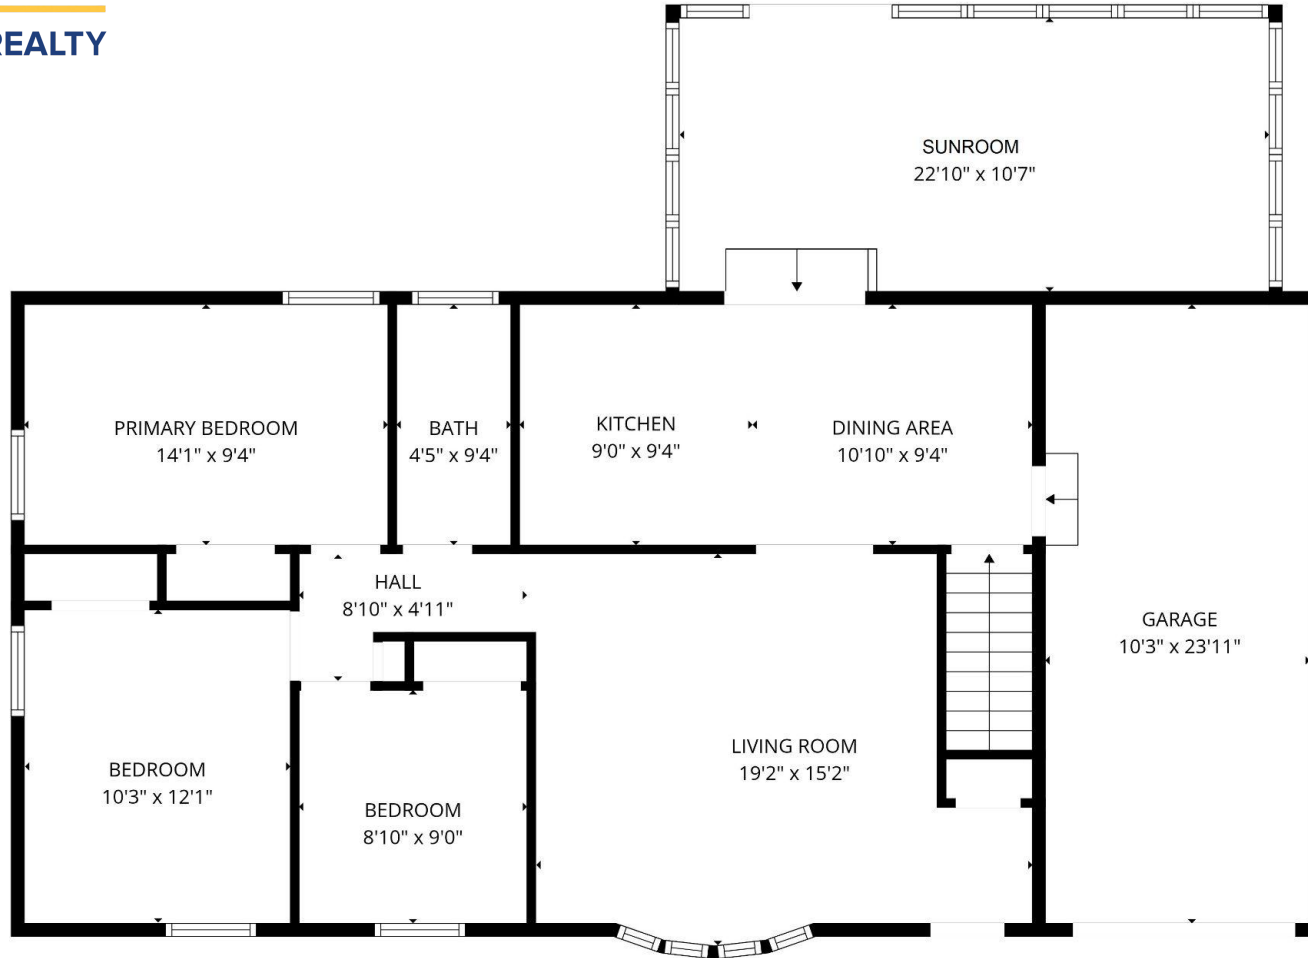

BELOIT

AUCTION & REALTY

BeloitAuction.com
David Allen - (608) 333-4586

920 Fairview Drive
Beloit, WI 53511

GROSS INTERNAL AREA
MAIN FLOOR: 1432 sq ft, LOWER FLOOR: 893 sq ft,
GARAGE: 245 sq ft (excluded)
TOTAL: 2325 sq ft
SIZES AND DIMENSIONS ARE APPROXIMATE, ACTUAL MAY VARY.

www.clearskyimagery.com

BELOIT

AUCTION & REALTY

BeloitAuction.com
David Allen - (608) 333-4586

920 Fairview Drive
Beloit, WI 53511

GROSS INTERNAL AREA
MAIN FLOOR: 1432 sq ft, LOWER FLOOR: 893 sq ft,
GARAGE: 245 sq ft (excluded)
TOTAL: 2325 sq ft
SIZES AND DIMENSIONS ARE APPROXIMATE, ACTUAL MAY VARY.