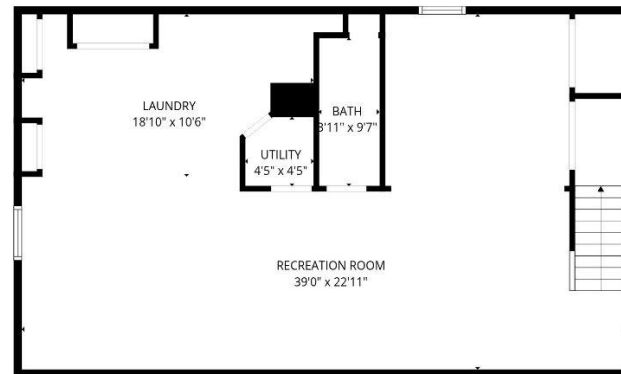

BELOIT

AUCTION & REALTY

BeloitAuction.com
David Allen - (608) 333-4586

920 Fairview Drive
Beloit, WI 53511

GROSS INTERNAL AREA
MAIN FLOOR: 1432 sq ft, LOWER FLOOR: 893 sq ft,
GARAGE: 245 sq ft (excluded)
TOTAL: 2325 sq ft
SIZES AND DIMENSIONS ARE APPROXIMATE, ACTUAL MAY VARY.

www.clearskyimagery.com

BELOIT

AUCTION & REALTY

BeloitAuction.com
David Allen - (608) 333-4586

920 Fairview Drive
Beloit, WI 53511

GROSS INTERNAL AREA
MAIN FLOOR: 1432 sq ft, LOWER FLOOR: 893 sq ft,
GARAGE: 245 sq ft (excluded)
TOTAL: 2325 sq ft
SIZES AND DIMENSIONS ARE APPROXIMATE, ACTUAL MAY VARY.