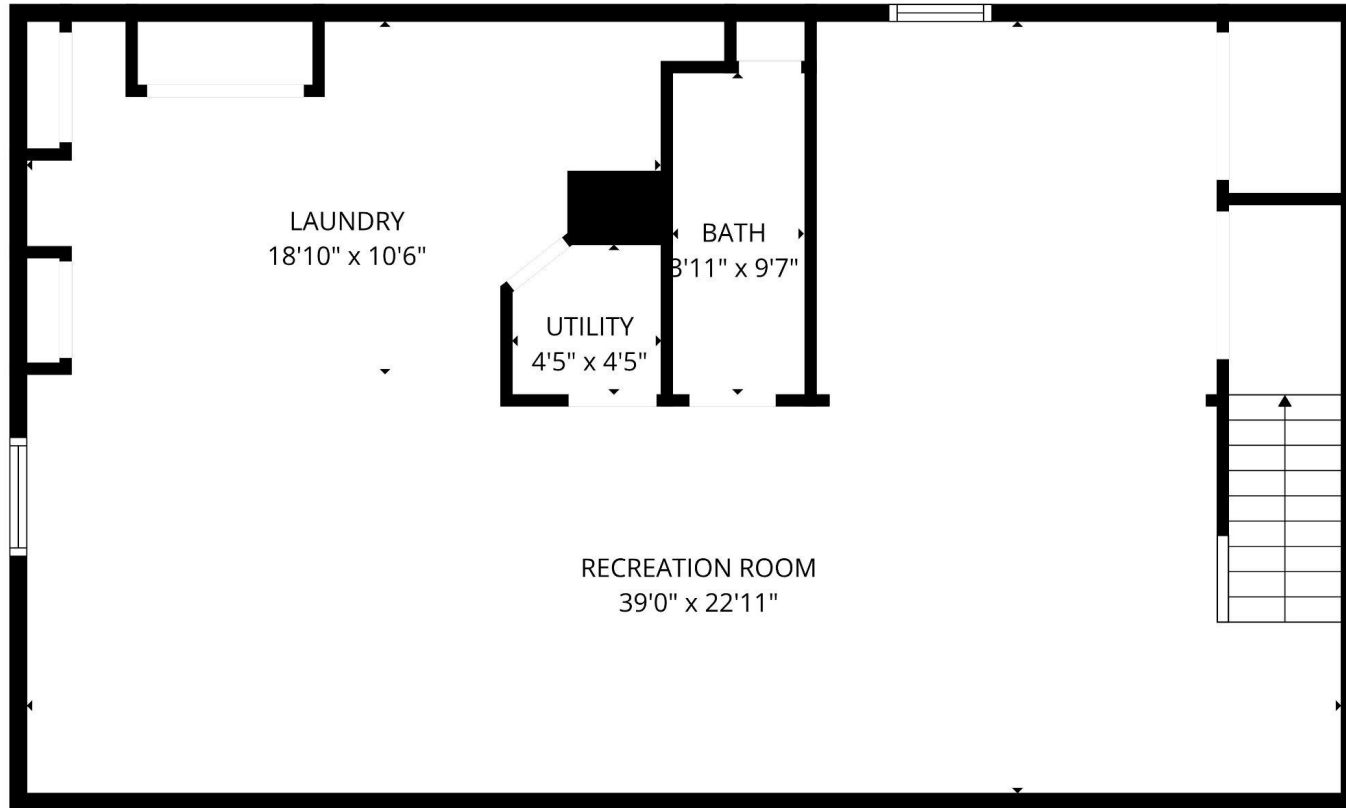

BELOIT

AUCTION & REALTY

BeloitAuction.com
David Allen - (608) 333-4586

920 Fairview Drive
Beloit, WI 53511

GROSS INTERNAL AREA
MAIN FLOOR: 1432 sq ft, LOWER FLOOR: 893 sq ft,
GARAGE: 245 sq ft (excluded)
TOTAL: 2325 sq ft
SIZES AND DIMENSIONS ARE APPROXIMATE, ACTUAL MAY VARY.

www.clearskyimagery.com

BELOIT

AUCTION & REALTY

BeloitAuction.com
David Allen - (608) 333-4586

920 Fairview Drive
Beloit, WI 53511

GROSS INTERNAL AREA
MAIN FLOOR: 1432 sq ft, LOWER FLOOR: 893 sq ft,
GARAGE: 245 sq ft (excluded)
TOTAL: 2325 sq ft
SIZES AND DIMENSIONS ARE APPROXIMATE, ACTUAL MAY VARY.