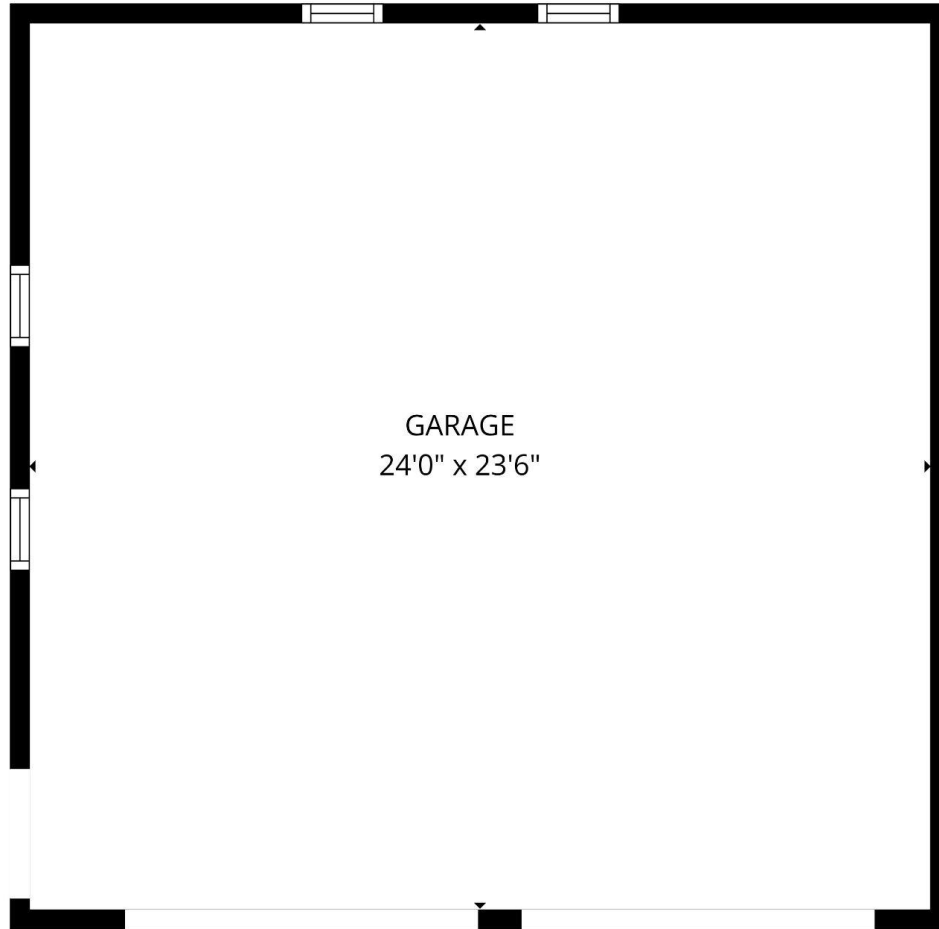

BELOIT

AUCTION & REALTY

BeloitAuction.com
David Allen - (608) 333-4586

2342 Pioneer Drive
Beloit, WI 53511

GROSS INTERNAL AREA
MAIN FLOOR: 1423 sq ft, LOWER FLOOR: 1025 sq ft
GARAGE: 566 sq ft (excluded)
TOTAL: 2448 sq ft
SIZES AND DIMENSIONS ARE APPROXIMATE, ACTUAL MAY VARY.

www.clearskyimagery.com

BELOIT

AUCTION & REALTY

BeloitAuction.com
David Allen - (608) 333-4586

2342 Pioneer Drive
Beloit, WI 53511

GROSS INTERNAL AREA
MAIN FLOOR: 1423 sq ft, LOWER FLOOR: 1025 sq ft
GARAGE: 566 sq ft (excluded)
TOTAL: 2448 sq ft
SIZES AND DIMENSIONS ARE APPROXIMATE, ACTUAL MAY VARY.

www.clearskyimagery.com

BELOIT

AUCTION & REALTY

GARAGE
24'0" x 23'6"

BeloitAuction.com
David Allen - (608) 333-4586

2342 Pioneer Drive
Beloit, WI 53511

GROSS INTERNAL AREA
MAIN FLOOR: 1423 sq ft, LOWER FLOOR: 1025 sq ft
GARAGE: 566 sq ft (excluded)
TOTAL: 2448 sq ft
SIZES AND DIMENSIONS ARE APPROXIMATE, ACTUAL MAY VARY.