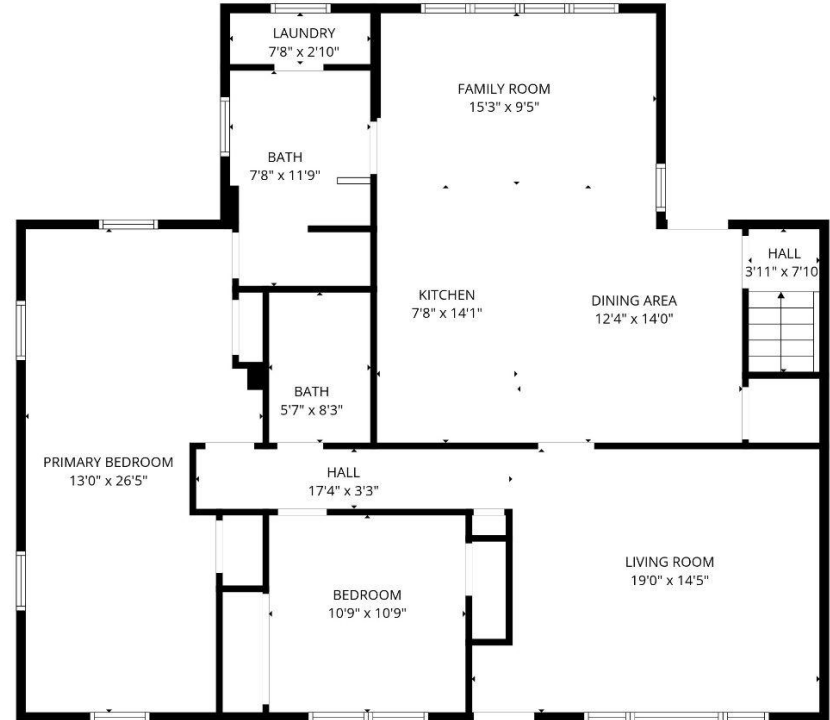

BELOIT

AUCTION & REALTY

BeloitAuction.com
David Allen - (608) 333-4586

2342 Pioneer Drive
Beloit, WI 53511

GROSS INTERNAL AREA
MAIN FLOOR: 1423 sq ft, LOWER FLOOR: 1025 sq ft
GARAGE: 566 sq ft (excluded)
TOTAL: 2448 sq ft
SIZES AND DIMENSIONS ARE APPROXIMATE, ACTUAL MAY VARY.

www.clearskyimagery.com

BELOIT

AUCTION & REALTY

BeloitAuction.com
David Allen - (608) 333-4586

2342 Pioneer Drive
Beloit, WI 53511

GROSS INTERNAL AREA
MAIN FLOOR: 1423 sq ft, LOWER FLOOR: 1025 sq ft
GARAGE: 566 sq ft (excluded)
TOTAL: 2448 sq ft
SIZES AND DIMENSIONS ARE APPROXIMATE, ACTUAL MAY VARY.

www.clearskyimagery.com

BELOIT

AUCTION & REALTY

GARAGE
24'0" x 23'6"

BeloitAuction.com
David Allen - (608) 333-4586

2342 Pioneer Drive
Beloit, WI 53511

GROSS INTERNAL AREA
MAIN FLOOR: 1423 sq ft, LOWER FLOOR: 1025 sq ft
GARAGE: 566 sq ft (excluded)
TOTAL: 2448 sq ft
SIZES AND DIMENSIONS ARE APPROXIMATE, ACTUAL MAY VARY.