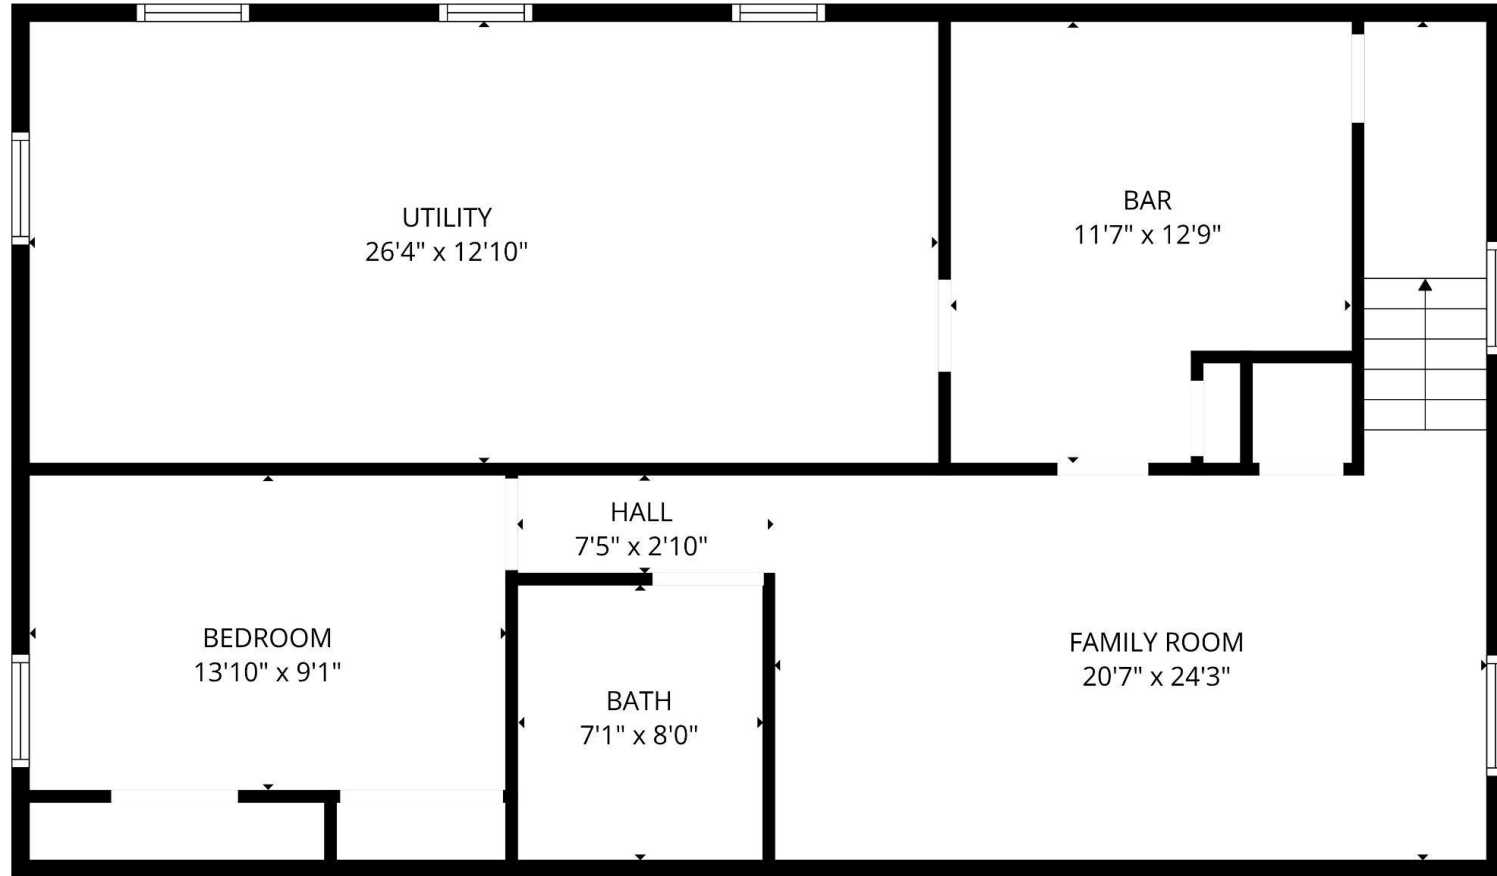

BELOIT

AUCTION & REALTY

BeloitAuction.com
David Allen - (608) 333-4586

2342 Pioneer Drive
Beloit, WI 53511

GROSS INTERNAL AREA
MAIN FLOOR: 1423 sq ft, LOWER FLOOR: 1025 sq ft
GARAGE: 566 sq ft (excluded)
TOTAL: 2448 sq ft
SIZES AND DIMENSIONS ARE APPROXIMATE, ACTUAL MAY VARY.

www.clearskyimagery.com

BELOIT

AUCTION & REALTY

BeloitAuction.com
David Allen - (608) 333-4586

2342 Pioneer Drive
Beloit, WI 53511

GROSS INTERNAL AREA
MAIN FLOOR: 1423 sq ft, LOWER FLOOR: 1025 sq ft
GARAGE: 566 sq ft (excluded)
TOTAL: 2448 sq ft
SIZES AND DIMENSIONS ARE APPROXIMATE, ACTUAL MAY VARY.

www.clearskyimagery.com

BELOIT

AUCTION & REALTY

GARAGE
24'0" x 23'6"

BeloitAuction.com
David Allen - (608) 333-4586

2342 Pioneer Drive
Beloit, WI 53511

GROSS INTERNAL AREA
MAIN FLOOR: 1423 sq ft, LOWER FLOOR: 1025 sq ft
GARAGE: 566 sq ft (excluded)
TOTAL: 2448 sq ft
SIZES AND DIMENSIONS ARE APPROXIMATE, ACTUAL MAY VARY.