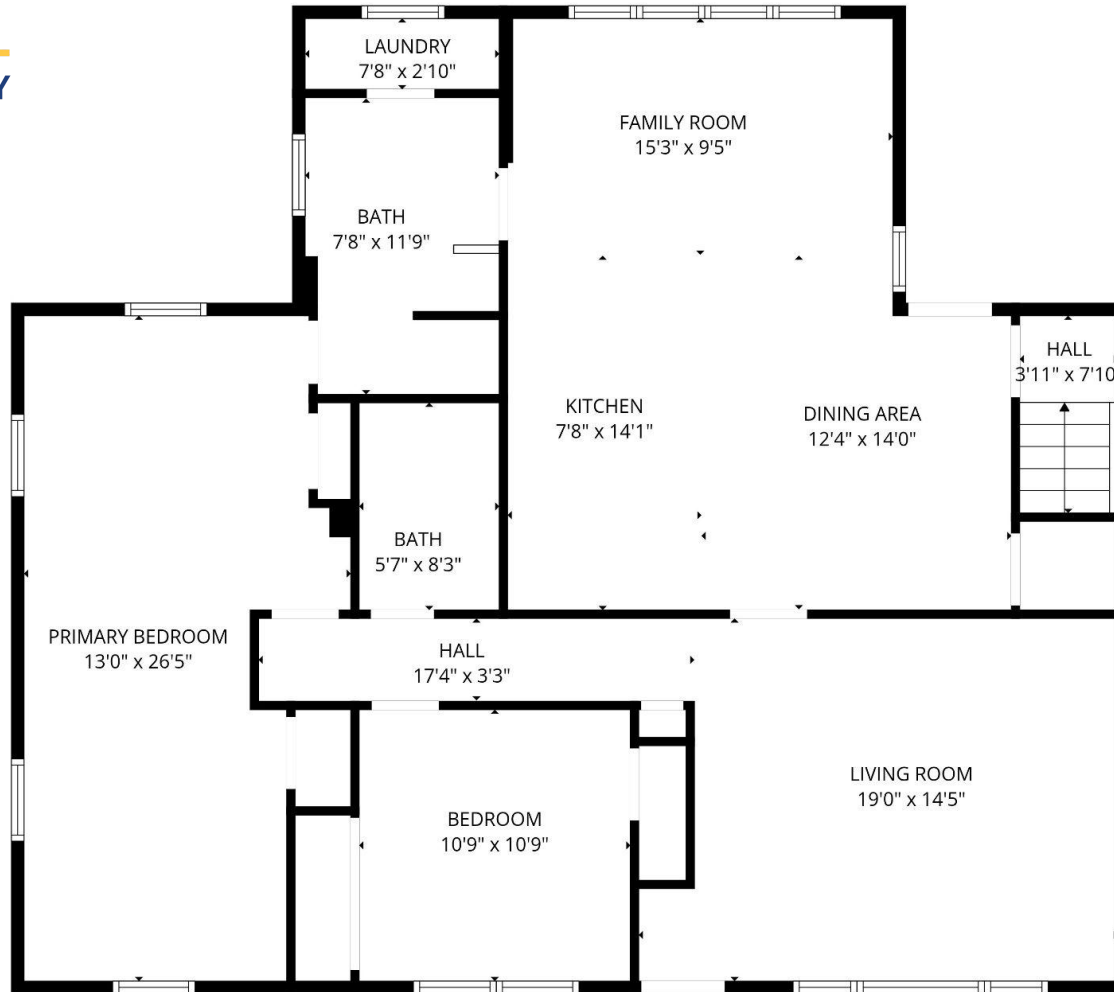

BELOIT

AUCTION & REALTY

BeloitAuction.com
David Allen - (608) 333-4586

2342 Pioneer Drive
Beloit, WI 53511

GROSS INTERNAL AREA
MAIN FLOOR: 1423 sq ft, LOWER FLOOR: 1025 sq ft
GARAGE: 566 sq ft (excluded)
TOTAL: 2448 sq ft
SIZES AND DIMENSIONS ARE APPROXIMATE, ACTUAL MAY VARY.

www.clearskyimagery.com

BELOIT

AUCTION & REALTY

BeloitAuction.com
David Allen - (608) 333-4586

2342 Pioneer Drive
Beloit, WI 53511

GROSS INTERNAL AREA
MAIN FLOOR: 1423 sq ft, LOWER FLOOR: 1025 sq ft
GARAGE: 566 sq ft (excluded)
TOTAL: 2448 sq ft
SIZES AND DIMENSIONS ARE APPROXIMATE, ACTUAL MAY VARY.

www.clearskyimagery.com

BELOIT

AUCTION & REALTY

GARAGE
24'0" x 23'6"

BeloitAuction.com
David Allen - (608) 333-4586

2342 Pioneer Drive
Beloit, WI 53511

GROSS INTERNAL AREA
MAIN FLOOR: 1423 sq ft, LOWER FLOOR: 1025 sq ft
GARAGE: 566 sq ft (excluded)
TOTAL: 2448 sq ft
SIZES AND DIMENSIONS ARE APPROXIMATE, ACTUAL MAY VARY.