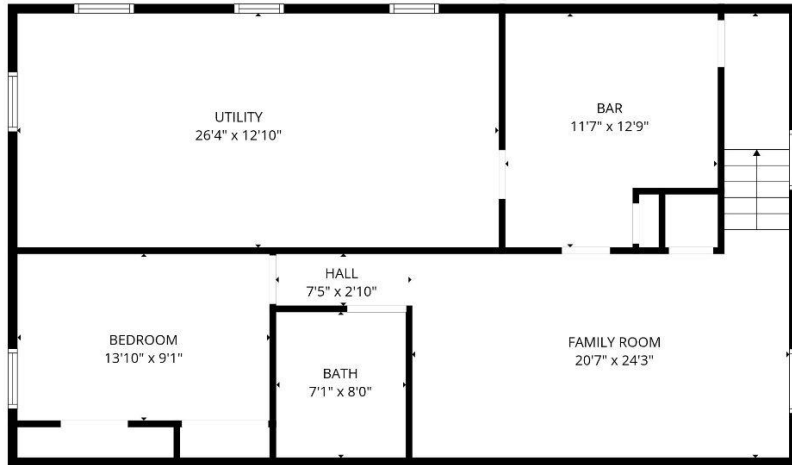

BELOIT

AUCTION & REALTY

BeloitAuction.com
David Allen - (608) 333-4586

2342 Pioneer Drive
Beloit, WI 53511

GROSS INTERNAL AREA
MAIN FLOOR: 1423 sq ft, LOWER FLOOR: 1025 sq ft
GARAGE: 566 sq ft (excluded)
TOTAL: 2448 sq ft
SIZES AND DIMENSIONS ARE APPROXIMATE, ACTUAL MAY VARY.

www.clearskyimagery.com

BELOIT

AUCTION & REALTY

BeloitAuction.com
David Allen - (608) 333-4586

2342 Pioneer Drive
Beloit, WI 53511

GROSS INTERNAL AREA
MAIN FLOOR: 1423 sq ft, LOWER FLOOR: 1025 sq ft
GARAGE: 566 sq ft (excluded)
TOTAL: 2448 sq ft
SIZES AND DIMENSIONS ARE APPROXIMATE, ACTUAL MAY VARY.

www.clearskyimagery.com

BELOIT

AUCTION & REALTY

GARAGE
24'0" x 23'6"

BeloitAuction.com
David Allen - (608) 333-4586

2342 Pioneer Drive
Beloit, WI 53511

GROSS INTERNAL AREA
MAIN FLOOR: 1423 sq ft, LOWER FLOOR: 1025 sq ft
GARAGE: 566 sq ft (excluded)
TOTAL: 2448 sq ft
SIZES AND DIMENSIONS ARE APPROXIMATE, ACTUAL MAY VARY.