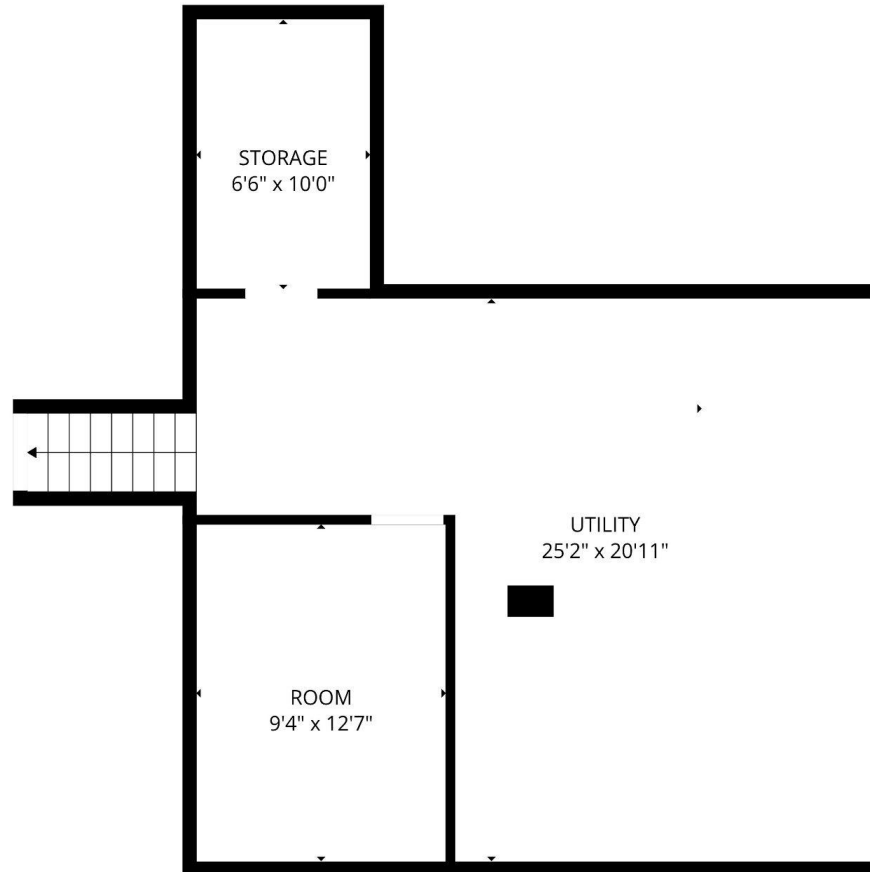

# BELOIT

AUCTION & REALTY

BeloitAuction.com  
David Allen - (608) 333-4586

972 E Philhower Road  
Beloit, WI 53511

GROSS INTERNAL AREA  
MAIN FLOOR: 2067 sq ft, LOWER FLOOR: 615 sq ft,  
GARAGE: 743 sq ft (excluded), DETACHED GARAGE: 2089 sq ft (excluded)  
TOTAL: 2682 sq ft  
SIZES AND DIMENSIONS ARE APPROXIMATE, ACTUAL MAY VARY.