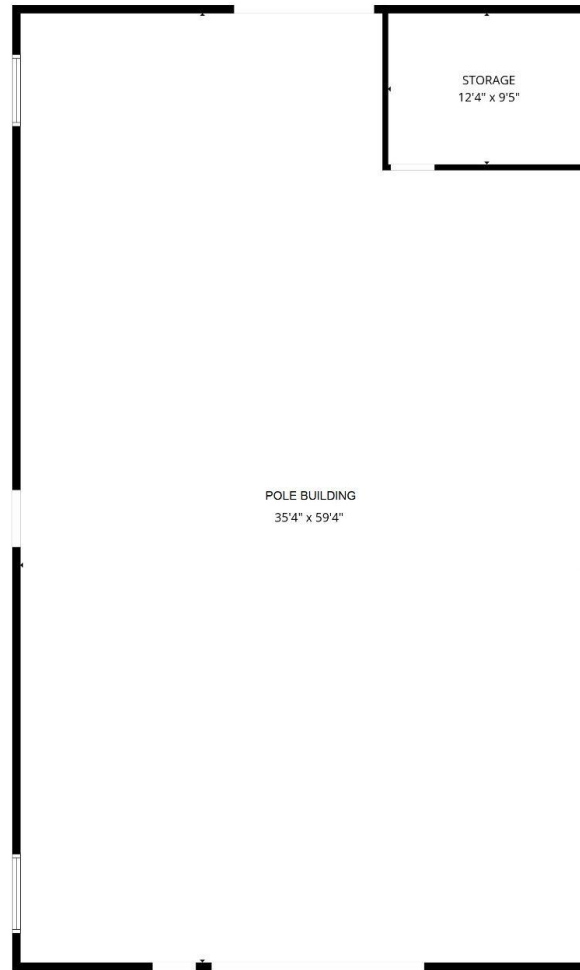

BELOIT

AUCTION & REALTY

BeloitAuction.com
David Allen - (608) 333-4586

972 E Philhower Road
Beloit, WI 53511

GROSS INTERNAL AREA
MAIN FLOOR: 2067 sq ft, LOWER FLOOR: 615 sq ft,
GARAGE: 743 sq ft (excluded), DETACHED GARAGE: 2089 sq ft (excluded)
TOTAL: 2682 sq ft
SIZES AND DIMENSIONS ARE APPROXIMATE, ACTUAL MAY VARY.

ClearSky
www.clearskyimagery.com