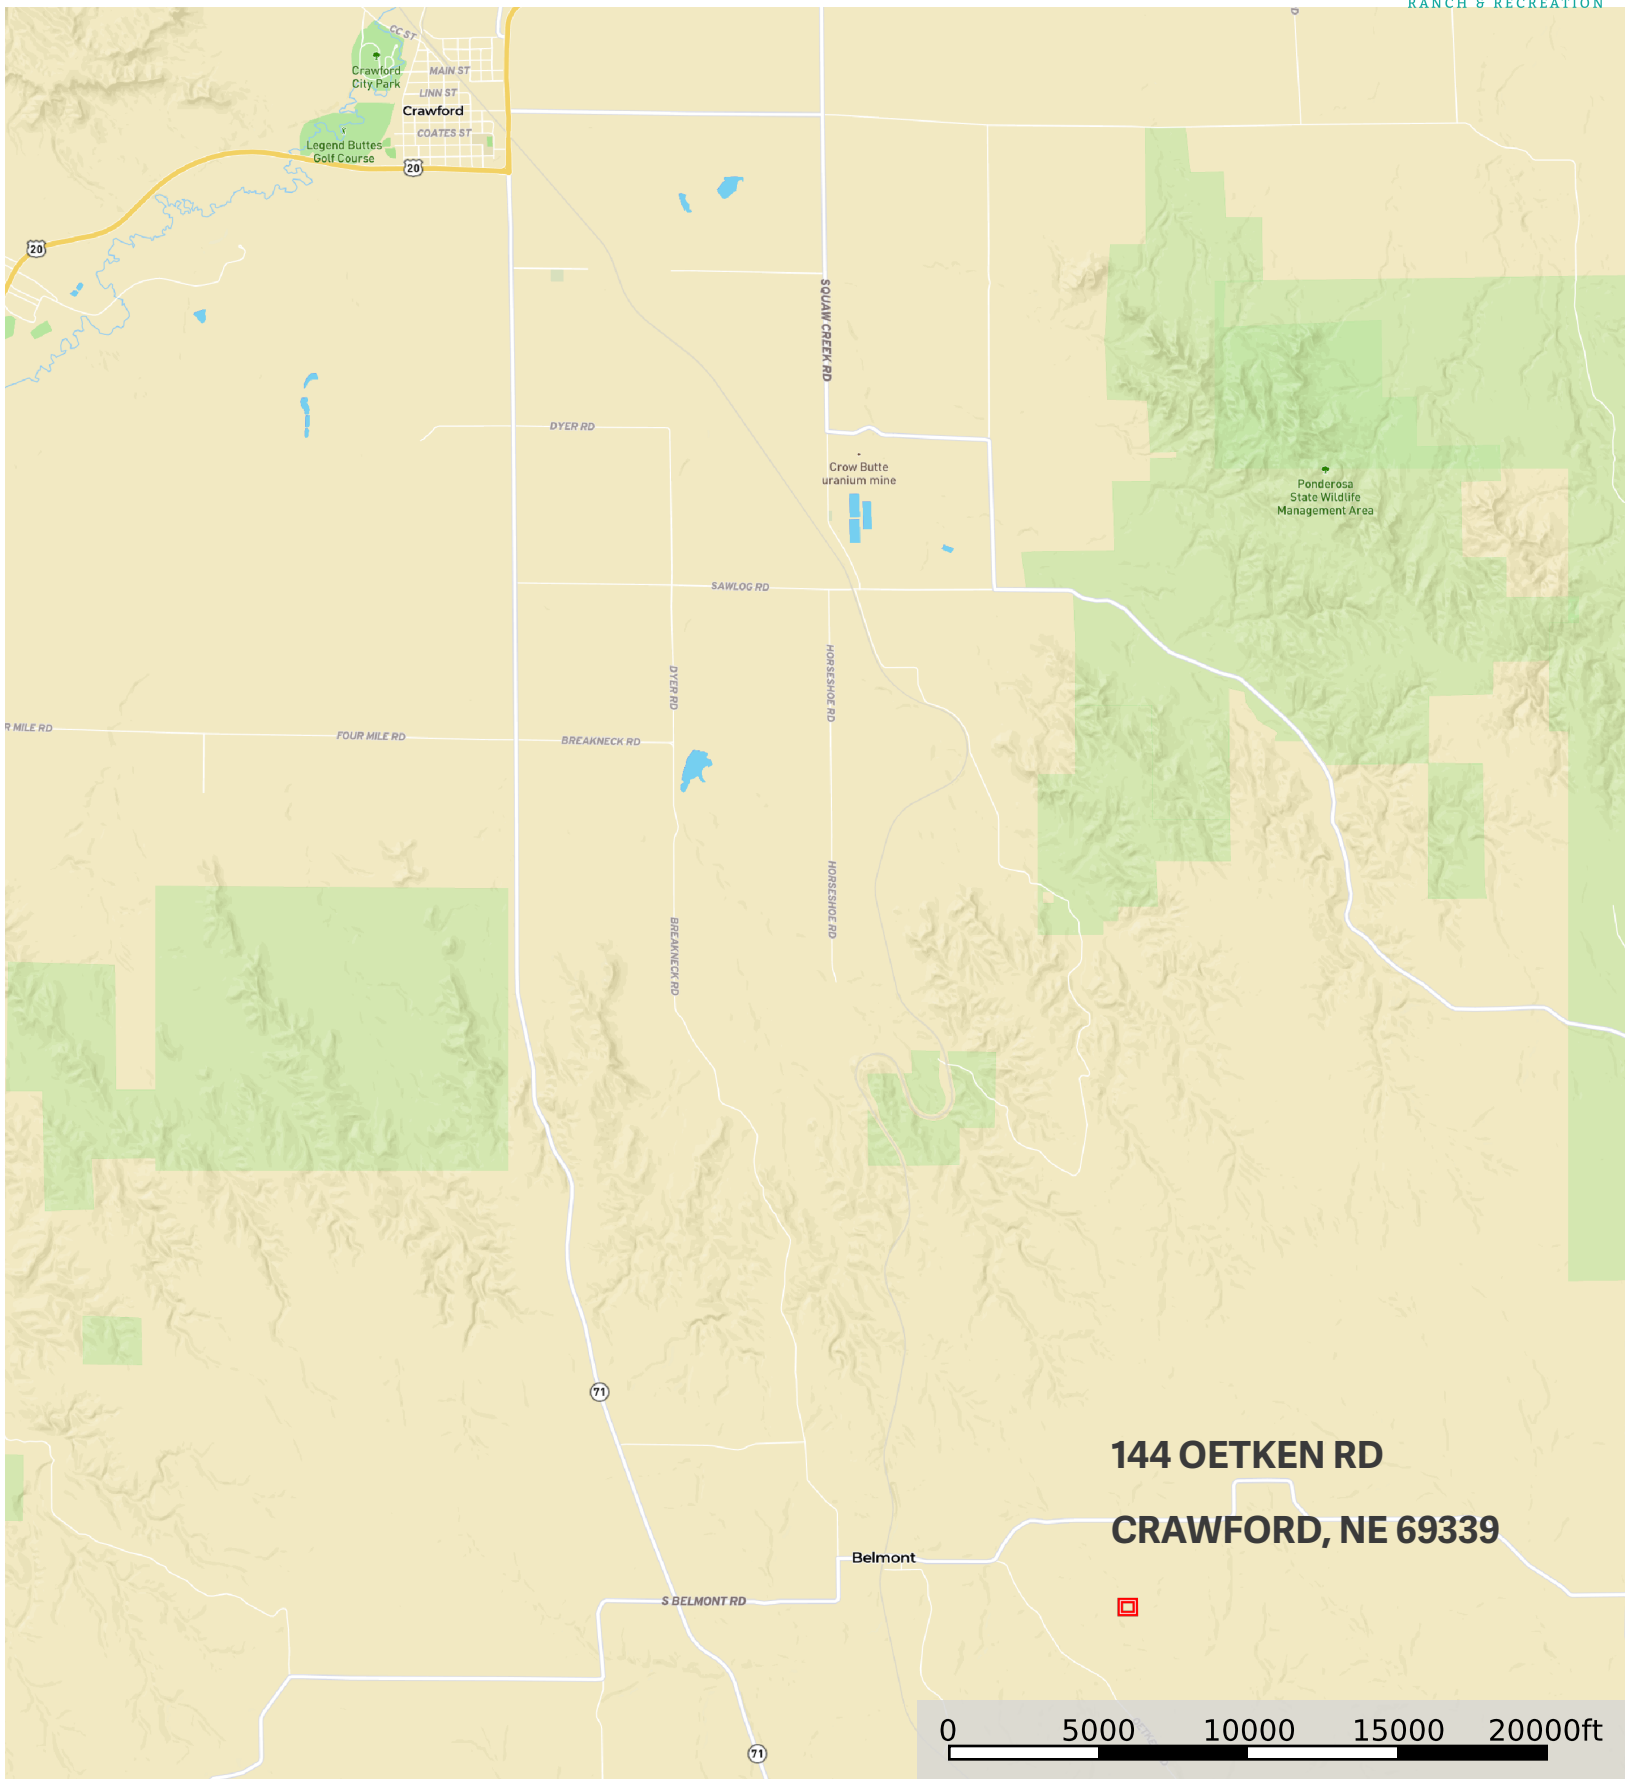

# Klein Acreage

Dawes County, Nebraska, 5 AC +/-

**144 OETKEN RD**  
**CRAWFORD, NE 69339**

0 5000 10000 15000 20000ft

 Boundary