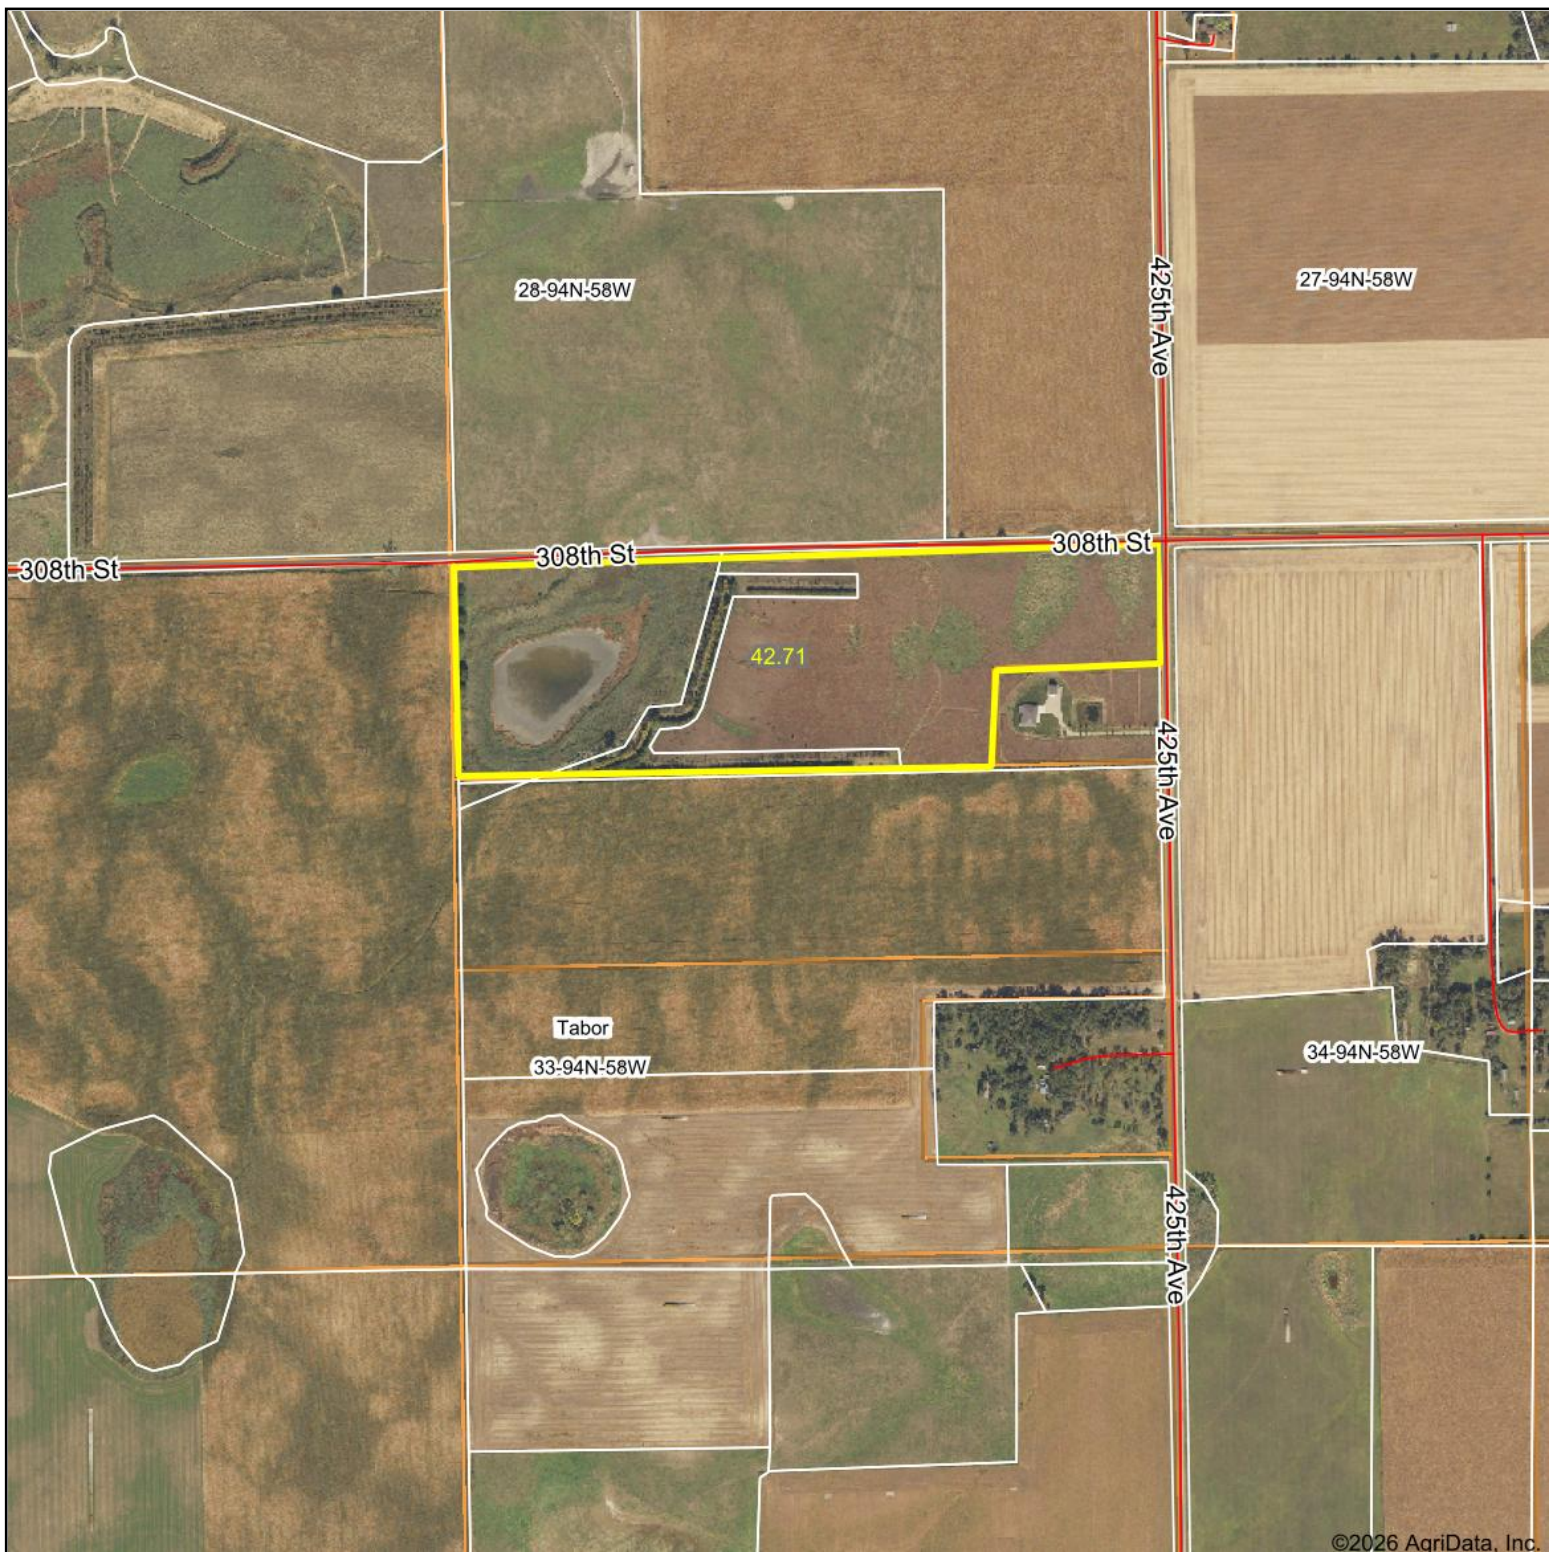

Aerial Map

©2026 AgriData, Inc.

Boundary Center: 42° 55' 18.58, -97° 41' 58.03

Maps Provided By:

© AgriData, Inc. 2025

www.AgriDataInc.com

33-94N-58W
Bon Homme County
South Dakota

6/3/2026